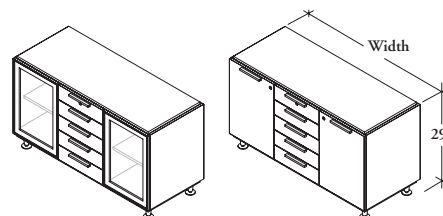

The *Audience* Laminate Credenza is designed for use in boardroom applications.

WHAT'S INCLUDED

1 credenza with levelers, grommets (if specified), locks and keys (if specified), waste receptacle (if specified).

WHAT'S EXCLUDED

Credenza Top (AFCT) must be ordered separately.

NOTES

48" wide credenzas have two doors, 80" & 90" have four doors.

Only top drawer will lock all others are not lockable.

The waste receptacle option is not available with glass doors.

Solid doors and drawers will be finished to match the case finish.

AFCLD
***Audience* Laminate Credenza with Middle Drawers**

PRODUCT OPTIONS

Door Style	Width	Height	Case Finish	Pull Style	Pull Finish	Grommet Option	Key Style	Waste Receptacle Option
S Solid	48, 80, 90	29	Source Laminate	C Con-temporary	7 Platinum	N None	N None	1 With
G Glass				B Rectangular	E Ebony	L Left R Right	K Keyed Alike R Keyed Randomly	2 Without