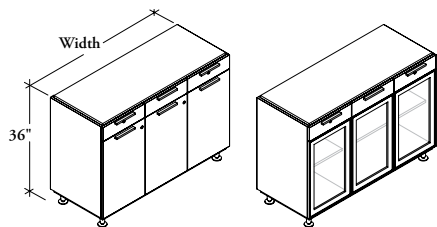

AFCLC Audience Laminate Credenza with Doors and Drawers

The *Audience Laminate Credenza* is designed for use in boardroom applications.

WHAT'S INCLUDED

1 credenza with levelers, grommets (if specified), locks and keys (if specified), waste receptacle (if specified).

WHAT'S EXCLUDED

Credenza Top (AFCT) must be ordered separately.

NOTES

48" wide credenzas have three doors, 64" and 72" widths have four doors, 80" & 90" widths have five doors.

When locks are specified with glass door option, only the drawers will lock.