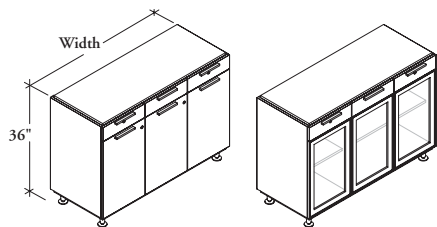

AFCLC Audience Laminate Credenza with Doors and Drawers

The *Audience* Laminate Credenza is designed for use in boardroom applications.

WHAT'S INCLUDED

1 credenza with levelers, grommets (if specified), locks and keys (if specified), waste receptacle (if specified).

WHAT'S EXCLUDED

Credenza Top (AFCT) must be ordered separately.

NOTES

48" wide credenzas have three doors, 64" and 72" widths have four doors, 80" & 90" widths have five doors.

When locks are specified with glass door option, only the drawers will lock.