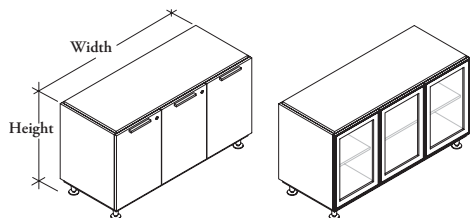

AFCLA
Audience Laminate Credenza with Doors

The *Audience* Laminate Credenza is designed for use in boardroom applications.

WHAT'S INCLUDED

1 credenza with levelers, grommets (if specified), locks and keys (if specified), waste receptacle (if specified).

WHAT'S EXCLUDED

Credenza Top (AFCT) must be ordered separately.

NOTES

48" wide credenzas have three doors, 64" and 72" widths have four doors, 80" & 90" widths have five doors.

Glass doors do not support pull style, lock and waste receptacle options.

SAMPLE ORDER CODE

AFCLA S	64	29	XM	B	7	N	R	1
----------------	-----------	-----------	-----------	----------	----------	----------	----------	----------

DIMENSIONS
INCHES / MM

W	H
48 / 1219	29 / 727
48 / 1219	36 / 914
64 / 1626	29 / 727
64 / 1626	36 / 914
72 / 1829	29 / 727
72 / 1829	36 / 914
80 / 2032	29 / 737
80 / 2032	36 / 914
90 / 2286	29 / 737
90 / 2286	36 / 914