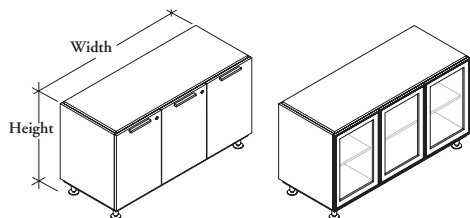

AFCLA
Audience Laminate Credenza with Doors

The *Audience* Laminate Credenza is designed for use in boardroom applications.

WHAT'S INCLUDED

1 credenza with levelers, grommets (if specified), locks and keys (if specified), waste receptacle (if specified).

WHAT'S EXCLUDED

Credenza Top (AFCT) must be ordered separately.

NOTES

48" wide credenzas have three doors, 64" and 72" widths have four doors, 80" & 90" widths have five doors.

Glass doors do not support pull style, lock and waste receptacle options.

SAMPLE ORDER CODE

AFCLA S	64	29	XM	B	7	N	R	1
----------------	-----------	-----------	-----------	----------	----------	----------	----------	----------

DIMENSIONS
INCHES / MM

W	H
48 / 1219	29 / 727
48 / 1219	36 / 914
64 / 1626	29 / 727
64 / 1626	36 / 914
72 / 1829	29 / 727
72 / 1829	36 / 914
80 / 2032	29 / 737
80 / 2032	36 / 914
90 / 2286	29 / 737
90 / 2286	36 / 914