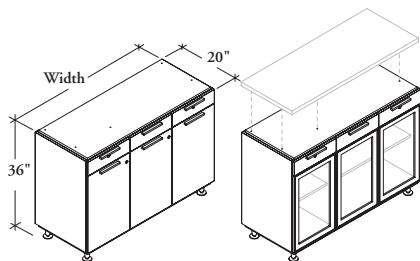

AFCFC Audience Flintwood Credenza with Doors and Drawers

The Audience Flintwood Credenza is designed for use in boardroom applications.

WHAT'S INCLUDED

1 credenza with levelers, grommets (if specified), locks and keys (if specified), waste receptacle (if specified).

WHAT'S EXCLUDED

Credenza Top (AFCT) must be ordered separately.

NOTES

48" wide credenzas have three doors, 64" and 72" widths have four doors, 80" & 90" widths have five doors.

When locks are specified with glass door option, only the drawers will lock.