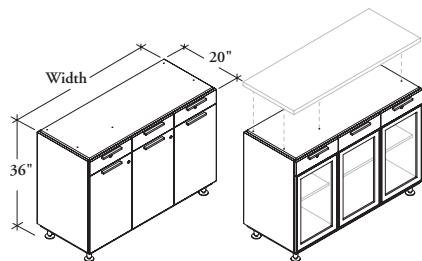

AFCFC Audience Flintwood Credenza with Doors and Drawers

The Audience Flintwood Credenza is designed for use in boardroom applications.

WHAT'S INCLUDED

1 credenza with levelers, grommets (if specified), locks and keys (if specified), waste receptacle (if specified).

WHAT'S EXCLUDED

Credenza Top (AFCT) must be ordered separately.

NOTES

48" wide credenzas have three doors, 64" and 72" widths have four doors, 80" & 90" widths have five doors.

When locks are specified with glass door option, only the drawers will lock.

SAMPLE ORDER CODE

AFCFC S	64	36	VB	C	7	R	N	1
----------------	-----------	-----------	-----------	----------	----------	----------	----------	----------

DIMENSIONS INCHES / MM

W	H
48 / 1219	36 / 914
64 / 1626	36 / 914
72 / 1829	36 / 914
80 / 2032	36 / 914
90 / 2286	36 / 914