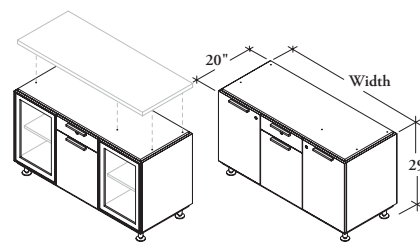

The *Audience* Flintwood Credenza is designed for use in boardroom applications.

WHAT'S INCLUDED

1 credenza with levelers, grommets (if specified), locks and keys (if specified), waste receptacle (if specified).

WHAT'S EXCLUDED

Credenza Top (AFCT) must be ordered separately

NOTES

48" wide credenzas have three doors, 80" & 90" have five doors.

Door under drawer will always be solid whether solid or glass door option is specified.

The waste receptacle option is not available with glass doors.

Solid doors and drawers will be finished to match the case finish.

AFCFB
Audience Flintwood Credenza with Single Drawer

PRODUCT OPTIONS

Door Style	Width	Height	Case & Front Finish	Pull Style	Pull Finish	Grommet Option	Key Style	Waste Receptacle Option
S Solid	48, 80, 90	29	Flintwood	C Con-temporary	7 Platinum	N None	N None	1 With
G Glass				B Rectangular	E Ebony	C Center	K Keyed Alike	2 Without
						L Left	R Keyed Randomly	
						R Right		

SAMPLE ORDER CODE

AFCFB G	48	29	CX	B	E	C	K	

DIMENSIONS
INCHES / MM

W	H
48 / 1219	29 / 737
80 / 2032	29 / 737
90 / 2286	29 / 737

PRICING

SOLID DOORS (S)

No Grommet	With Grommet
5966	6062
8390	8488
8776	8871

GLASS DOORS (G)

No Grommet	With Grommet
6278	6375
9568	9666
10024	10121

If Contemporary Pull style, Glass Door is specified, add 80

If Contemporary Pull style, Solid Door is specified, add 148 for 48" wide

If Contemporary Pull style, Solid Door is specified, add 223 for 80" and 90" wide

If Lock is specified, add 184

If Waste Receptacle is specified, add 278