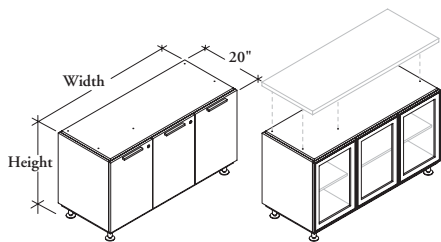

A F C F A
Audience Flintwood Credenza with Doors

The Audience Flintwood Credenza is designed for use in boardroom applications.

WHAT'S INCLUDED

1 credenza with levelers, grommets (if specified), locks and keys (if specified), waste receptacle (if specified).

WHAT'S EXCLUDED

Credenza Top (AFCT) must be ordered separately.

NOTES

48" wide credenzas have three doors, 64" and 72" widths have four doors, 80" & 90" widths have five doors.

Glass doors do not support pull style, lock and waste receptacle options.