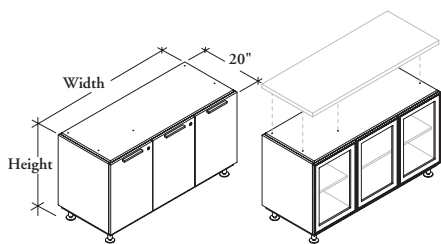

AFCFA Audience Flintwood Credenza with Doors

The Audience Flintwood Credenza is designed for use in boardroom applications.

WHAT'S INCLUDED

1 credenza with levelers, grommets (if specified), locks and keys (if specified), waste receptacle (if specified).

WHAT'S EXCLUDED

Credenza Top (AFCT) must be ordered separately.

NOTES

48" wide credenzas have three doors, 64" and 72" widths have four doors, 80" & 90" widths have five doors.

Glass doors do not support pull style, lock and waste receptacle options.