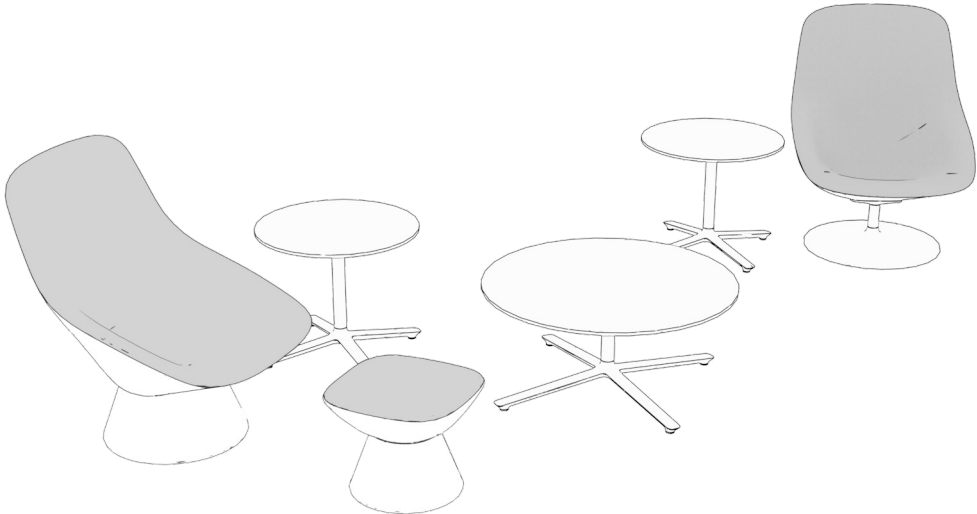

## features

Designed by Luca Nichetto, Pala is a fully upholstered armchair available on a sleek Disc base or upholstered pedestal. The design follows the shape of the human body and cradles the user, providing a place to relax, decompress and take time for yourself. Pala combines Artifort’s heritage with a contemporary approach.