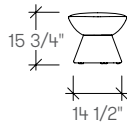

## dimensions

- Designed and tested for users up to 110kg/242 lbs
- Meets standard European NEN-16139 requirements

Pala Pedestal Base  
Lounge Chair  
**(ARPA)**

Pala Pedestal Base  
Ottoman  
**(ARPB)**