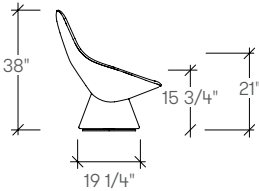

## dimensions

- Designed and tested for users up to 110kg/242 lbs
- Meets standard European NEN-16139 requirements

Pala Pedestal Base  
Lounge Chair  
**(ARPA)**

Pala Pedestal Base  
Ottoman  
**(ARPB)**