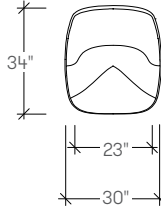

## dimensions

- Designed and tested for users up to 110kg/242 lbs
- Meets standard European NEN-16139 requirements

Pala Pedestal Base  
Lounge Chair  
**(ARPA)**

Pala Pedestal Base  
Ottoman  
**(ARPB)**