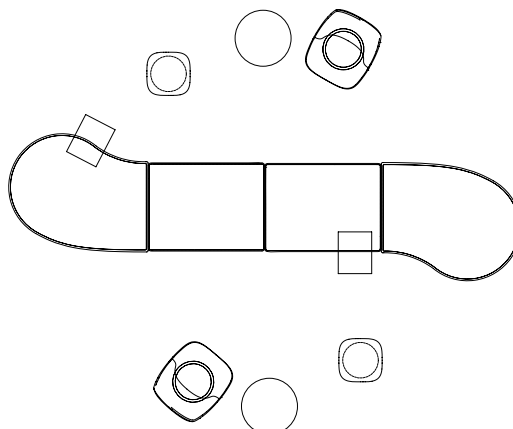

pala by Artifort

planning

A variety of configurations can be achieved with Pala, allowing for various configurations. The following typical demonstrate the versatility that can be achieved.

specifying pala finishes

The modularity of Pala permits a wide range of fabric combinations that allows for an expressive use of color, texture and material.

ARPA / ARPB

- **1 Inner Seat Upholstery**
  Select inner seat upholstery
- **2 Outer Seat & Base Upholstery**
  Select outer seat and base upholstery

ARPD

- **1 Inner Seat Upholstery**
  Select inner seat upholstery
- **2 Outer Seat Upholstery**
  Select outer seat upholstery
- **3 Base Finish**
  Select the base paint finish

specification example

	ARPAN	Pala Lounge Chair, Non-Swivel	
1	Seat fabric Gr.2		4455
2	Back fabric Gr.2		365
Total:			$4820

	ARPAN	Pala Lounge Chair, Non-Swivel	
1	Seat fabric Gr.8		4767
2	Back fabric Gr.2		365
Total:			$5132

	ARPAN	Pala Lounge Chair, Non-Swivel	
1	Seat fabric Gr.8		4767
2	Back fabric Gr.16		1826
Total:			$6592

weights

Pala Pedestal Base Lounge Chair	75 - 85 lbs
Pala Pedestal Base Ottoman	15 - 20 lbs
Pala Disc Base Lounge Chair	57 lbs

COM/COL material requirement

Yardage is based on a non-patterned fabric. Additional yardage may be required for pattern repeats and the matching required. Leather yield may be affected by the quality of the COL. However, variance in the size of the hides will not affect the yield.

SINGLE UPHOLSTERED	COM [yards]	COL [sq. ft.]
Pala Lounge Seat Interior	3	54
Pala Lounge Exterior Back and Base	5	90
Pala Ottoman Top	1 1/2	27
Pala Ottoman Base	2	36
Pala Disc Lounge Seat Interior	3	54
Pala Disc Lounge Exterior Back	3 1/2	63