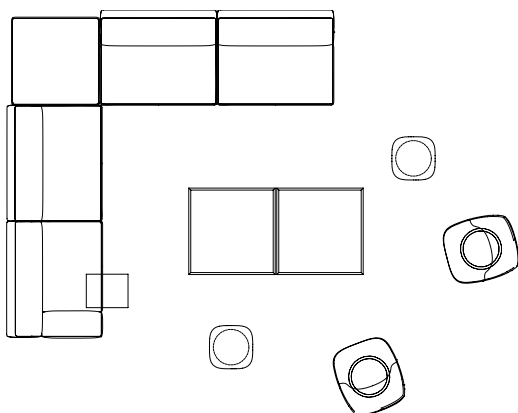

pala by Artifort

planning

A variety of configurations can be achieved with Pala, allowing for various configurations. The following typical demonstrate the versatility that can be achieved.

specifying pala finishes

The modularity of Pala permits a wide range of fabric combinations that allows for an expressive use of color, texture and material.

ARPA / ARPB

- **1 Inner Seat Upholstery**
  Select inner seat upholstery
- **2 Outer Seat & Base Upholstery**
  Select outer seat and base upholstery

ARPD

- **1 Inner Seat Upholstery**
  Select inner seat upholstery
- **2 Outer Seat Upholstery**
  Select outer seat upholstery
- **3 Base Finish**
  Select the base paint finish

specification example

	ARPAN	Pala Lounge Chair, Non-Swivel	
1	Seat fabric Gr.2		4455
2	Back fabric Gr.2		365
Total:			$4820

	ARPAN	Pala Lounge Chair, Non-Swivel	
1	Seat fabric Gr.8		4767
2	Back fabric Gr.2		365
Total:			$5132

	ARPAN	Pala Lounge Chair, Non-Swivel	
1	Seat fabric Gr.8		4767
2	Back fabric Gr.16		1826
Total:			$6592

weights

Pala Pedestal Base Lounge Chair	75 - 85 lbs
Pala Pedestal Base Ottoman	15 - 20 lbs
Pala Disc Base Lounge Chair	57 lbs

COM/COL material requirement

Yardage is based on a non-patterned fabric. Additional yardage may be required for pattern repeats and the matching required. Leather yield may be affected by the quality of the COL. However, variance in the size of the hides will not affect the yield.

SINGLE UPHOLSTERED	COM [yards]	COL [sq. ft.]
Pala Lounge Seat Interior	3	54
Pala Lounge Exterior Back and Base	5	90
Pala Ottoman Top	1 1/2	27
Pala Ottoman Base	2	36
Pala Disc Lounge Seat Interior	3	54
Pala Disc Lounge Exterior Back	3 1/2	63