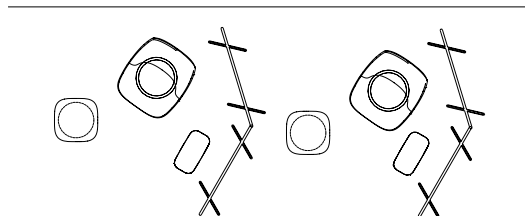

pala by Artifort

planning

A variety of configurations can be achieved with Pala, allowing for various configurations. The following typical demonstrate the versatility that can be achieved.

specifying pala finishes

The modularity of Pala permits a wide range of fabric combinations that allows for an expressive use of color, texture and material.

ARPA / ARPB

- **1 Inner Seat Upholstery**
  Select inner seat upholstery
- **2 Outer Seat & Base Upholstery**
  Select outer seat and base upholstery

ARPD

- **1 Inner Seat Upholstery**
  Select inner seat upholstery
- **2 Outer Seat Upholstery**
  Select outer seat upholstery
- **3 Base Finish**
  Select the base paint finish

specification example

	ARPAN	Pala Lounge Chair, Non-Swivel	
1	Seat fabric Gr.2		4455
2	Back fabric Gr.2		365
Total:			$4820

	ARPAN	Pala Lounge Chair, Non-Swivel	
1	Seat fabric Gr.8		4767
2	Back fabric Gr.2		365
Total:			$5132

	ARPAN	Pala Lounge Chair, Non-Swivel	
1	Seat fabric Gr.8		4767
2	Back fabric Gr.16		1826
Total:			$6592

weights

Pala Pedestal Base Lounge Chair	75 - 85 lbs
Pala Pedestal Base Ottoman	15 - 20 lbs
Pala Disc Base Lounge Chair	57 lbs

COM/COL material requirement

Yardage is based on a non-patterned fabric. Additional yardage may be required for pattern repeats and the matching required. Leather yield may be affected by the quality of the COL. However, variance in the size of the hides will not affect the yield.

SINGLE UPHOLSTERED	COM [yards]	COL [sq. ft.]
Pala Lounge Seat Interior	3	54
Pala Lounge Exterior Back and Base	5	90
Pala Ottoman Top	1 1/2	27
Pala Ottoman Base	2	36
Pala Disc Lounge Seat Interior	3	54
Pala Disc Lounge Exterior Back	3 1/2	63