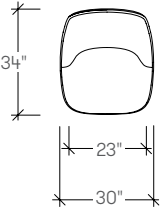

## dimensions

- Designed and tested for users up to 110kg/242 lbs
- Meets standard European NEN-16139 requirements

Pala Pedestal Base  
Lounge Chair  
**(ARPA)**

Pala Pedestal Base  
Ottoman  
**(ARPB)**