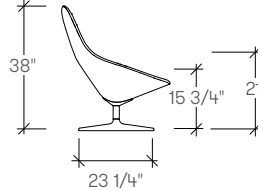

## dimensions

- Designed and tested for users up to 110kg/242 lbs
- Meets standard European NEN-16139 requirements

Pala Pedestal Base  
Lounge Chair  
**(ARPA)**

Pala Pedestal Base  
Ottoman  
**(ARPB)**