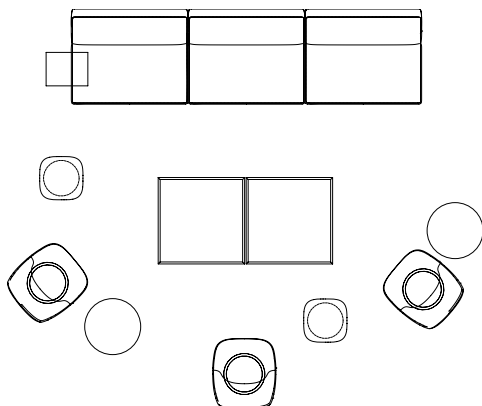

pala by Artifort

planning

A variety of configurations can be achieved with Pala, allowing for various configurations. The following typical demonstrate the versatility that can be achieved.

specifying pala finishes

The modularity of Pala permits a wide range of fabric combinations that allows for an expressive use of color, texture and material.

ARPA / ARPB

- **1 Inner Seat Upholstery**
  Select inner seat upholstery
- **2 Outer Seat & Base Upholstery**
  Select outer seat and base upholstery

ARPD

- **1 Inner Seat Upholstery**
  Select inner seat upholstery
- **2 Outer Seat Upholstery**
  Select outer seat upholstery
- **3 Base Finish**
  Select the base paint finish

specification example

	ARPAN	Pala Lounge Chair, Non-Swivel	
1	Seat fabric Gr.2		4455
2	Back fabric Gr.2		365
Total:			$4820

	ARPAN	Pala Lounge Chair, Non-Swivel	
1	Seat fabric Gr.8		4767
2	Back fabric Gr.2		365
Total:			$5132

	ARPAN	Pala Lounge Chair, Non-Swivel	
1	Seat fabric Gr.8		4767
2	Back fabric Gr.16		1826
Total:			$6592

weights

Pala Pedestal Base Lounge Chair	75 - 85 lbs
Pala Pedestal Base Ottoman	15 - 20 lbs
Pala Disc Base Lounge Chair	57 lbs

COM/COL material requirement

Yardage is based on a non-patterned fabric. Additional yardage may be required for pattern repeats and the matching required. Leather yield may be affected by the quality of the COL. However, variance in the size of the hides will not affect the yield.

SINGLE UPHOLSTERED	COM [yards]	COL [sq. ft.]
Pala Lounge Seat Interior	3	54
Pala Lounge Exterior Back and Base	5	90
Pala Ottoman Top	1 1/2	27
Pala Ottoman Base	2	36
Pala Disc Lounge Seat Interior	3	54
Pala Disc Lounge Exterior Back	3 1/2	63