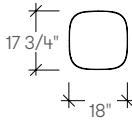

## dimensions

- Designed and tested for users up to 110kg/242 lbs
- Meets standard European NEN-16139 requirements

Pala Pedestal Base  
Lounge Chair  
**(ARPA)**

Pala Pedestal Base  
Ottoman  
**(ARPB)**