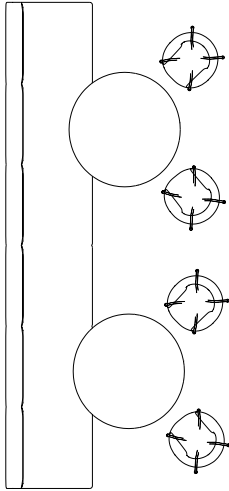

nina by Artifort

planning

A variety of configurations can be achieved with Nina, allowing for various configurations. The following typical demonstrate the versatility that can be achieved.