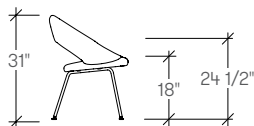

### dimensions

- Designed and tested for users up to 110kg/242 lbs
- Meets standard European NEN-16139 requirements

Nina Chair, Four Leg  
(ARNA)