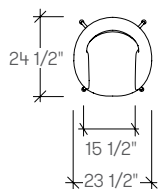

### dimensions

- Designed and tested for users up to 110kg/242 lbs
- Meets standard European NEN-16139 requirements

Nina Chair, Four Leg  
(ARNA)