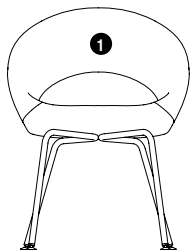

specifying nina finishes

The modularity of Nina permits a wide range of fabric combinations that allows for an expressive use of color, texture and material.

- 1 **Seat Pad Upholstery**
  Select the seat upholstery

specification example

ARNA Nina Chair, Four Leg	
1 Seat fabric back Gr.2	1609
Total:	$1609

ARNA Nina Chair, Four Leg	
1 Seat fabric back Gr.8	1868
Total:	$1868

weights

Nina Chair, Four Leg	22 - 27 lbs

COM/COL material requirement

Yardage is based on a non-patterned fabric. Additional yardage may be required for pattern repeats and the matching required. Leather yield may be affected by the quality of the COL. However, variance in the size of the hides will not affect the yield.

SINGLE UPHOLSTERY	COM [yards]	COL [sq. ft.]
Nina	2 1/2	45