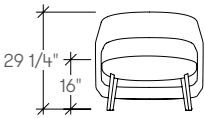

## dimensions

- Designed and tested for users up to 300 lbs
- Meets ANSI/BIFMA requirements

Lounge Chair,  
Swivel  
**(STRAA)**

Lounge Chair,  
Four Leg  
**(STRAB)**