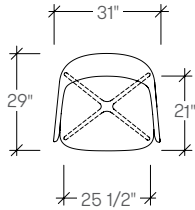

## dimensions

- Designed and tested for users up to 300 lbs
- Meets ANSI/BIFMA requirements

Lounge Chair,  
Swivel  
**(STRAA)**

Lounge Chair,  
Four Leg  
**(STRAB)**