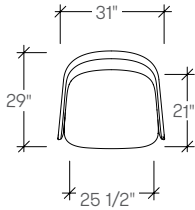

## dimensions

- Designed and tested for users up to 300 lbs
- Meets ANSI/BIFMA requirements

Lounge Chair,  
Swivel  
**(STRAA)**

Lounge Chair,  
Four Leg  
**(STRAB)**