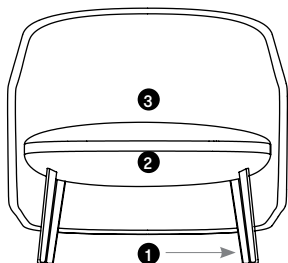

specifying cover finishes

The modularity of Cover permits a wide range of fabric combinations that allows for an expressive use of color, texture and material. The seat back upholstery and privacy back can all be finished in different fabrics if desired.

- **1 Base Style and Frame Finish**
  Select the base style (swivel or four leg) and select finish (Polished Aluminum, Fundamental Paint or Fashion Paint)
- **2 Seat Upholstery**
  Select the seat upholstery
- **3 Back Upholstery**
  Select the back upholstery

specification example

STRAA - Cover Lounge Chair, Swivel	
2 Seat fabric Gr.5	3658
3 Back fabric Gr.5	222
Total:	$3880

STRAA - Cover Lounge Chair, Swivel	
2 Seat fabric Gr.5	3658
3 Back fabric Gr.3	157
Add Fundamental Paint	70
Total:	$3885

STRAA - Cover Lounge Chair, Swivel	
2 Seat fabric Gr.5	3658
3 Back fabric Gr.9	327
Add Fashion Paint	95
Total:	$4080

weights

Cover Lounge Chair	65 - 70 lbs

COM/COL material requirement

Yardage is based on a non-patterned fabric. Additional yardage may be required for pattern repeats and the matching required. Leather yield may be affected by the quality of the COL. However, variance in the size of the hides will not affect the yield.

SINGLE UPHOLSTERY		COM [yards]	COL [sq. ft.]
Cover Lounge Chair (Swivel)	Seat	1 1/2	27
	Back	3 3/4	67 1/2
Cover Lounge Chair (Four Leg)	Seat	1 1/2	27
	Back	3 3/4	67 1/2