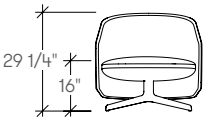

## dimensions

- Designed and tested for users up to 300 lbs
- Meets ANSI/BIFMA requirements

Lounge Chair,  
Swivel  
**(STRAA)**

Lounge Chair,  
Four Leg  
**(STRAB)**