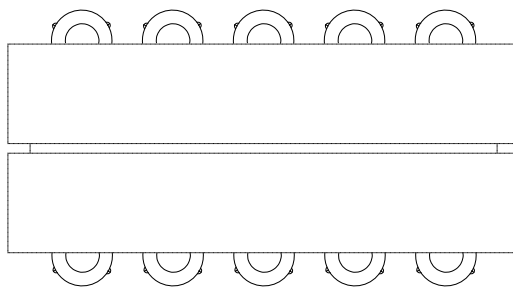

dimensions

- Designed and tested for users up to 300 lbs
- Meets ANSI/BIFMA requirements
- Metal Finishes are always Monochromatic

trine

planning

A variety of configurations can be achieved with Trine, allowing for various configurations. The following typical demonstrate the versatility that can be achieved.