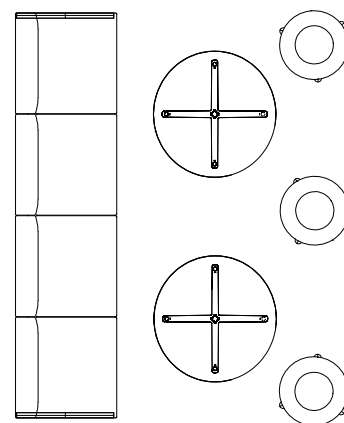

dimensions

- Designed and tested for users up to 300 lbs
- Meets ANSI/BIFMA requirements
- Metal Finishes are always Monochromatic

trine

planning

A variety of configurations can be achieved with Trine, allowing for various configurations. The following typical demonstrate the versatility that can be achieved.

specification example

TKCSM1B Trine Stool, Metal Leg, Bar Height		
1	Seat Fabric Grade 3	1076
2	Base Finish Fundamental Paint	0
Total:		\$1076

TKCSW1BNK Trine Stool, Wood Leg, Bar Height		
1	Seat Fabric Grade 3	1239
2	Base Finish Fundamental Paint	0
3	Wood Leg Finish	0
Total:		\$1239