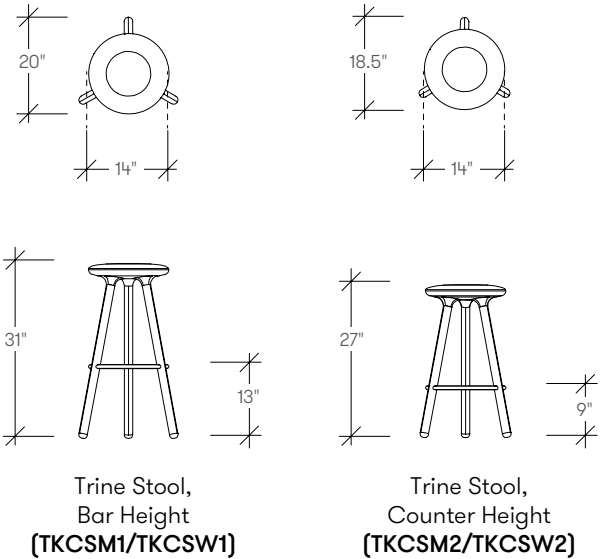

trine

features

The Trine Stool, designed by Estudi Manel Molina, was inspired by the classic and iconic three-legged milking stools used on farms in Spain. Manel combined his experiences of growing up on a farm and his artisanal background to create an alluring stool that is as simple as it is complex. Trine takes fabric, metal, and wood to produce a breathtaking design where a unique metal base and footrest seamlessly intertwine with metal or wooden legs. Trine’s sizes include a bar height and a counter height, which combined with Studio TK’s multiple textiles, wood finishes, and powder coating options, bring flair to all residential, hospitality, and workplace applications.

dimensions

- Designed and tested for users up to 300 lbs
- Meets ANSI/BIFMA requirements
- Metal Finishes are always Monochromatic

trine

planning

A variety of configurations can be achieved with Trine, allowing for various configurations. The following typical demonstrate the versatility that can be achieved.

specifying trine finishes

Metal Leg
[TKCSM]

- 1 **Seat Upholstery**
Select the seat upholstery
- 2 **Base Finish**
Select base finish
(Base Finish is Monochromatic)

Wood Leg
[TKCSW]

- 1 **Seat Upholstery**
Select the seat upholstery
- 2 **Metal Base Finish**
Select base and foot ring finish
(Base Finish is Monochromatic)
- 3 **Wood Leg Finish**
Select wood leg finish

specification example

TKCSM1B Trine Stool, Metal Leg, Bar Height		
1	Seat Fabric Grade 3	1076
2	Base Finish Fundamental Paint	0
Total:		\$1076

TKCSW1BNK Trine Stool, Wood Leg, Bar Height		
1	Seat Fabric Grade 3	1239
2	Base Finish Fundamental Paint	0
3	Wood Leg Finish	0
Total:		\$1239