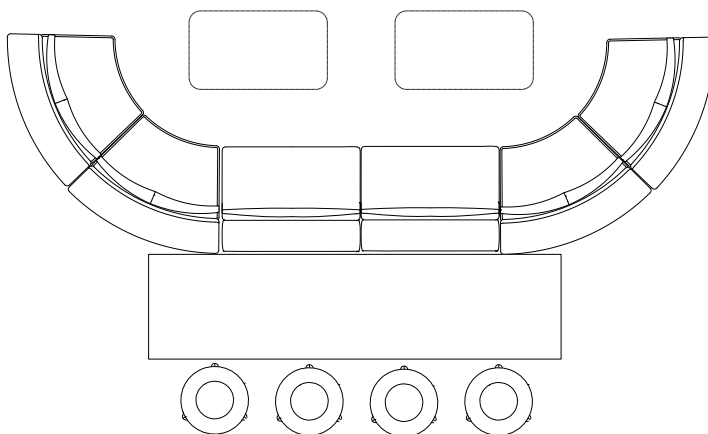

trine

features

The Trine Stool, designed by Estudi Manel Molina, was inspired by the classic and iconic three-legged milking stools used on farms in Spain. Manel combined his experiences of growing up on a farm and his artisanal background to create an alluring stool that is as simple as it is complex. Trine takes fabric, metal, and wood to produce a breathtaking design where a unique metal base and footrest seamlessly intertwine with metal or wooden legs. Trine’s sizes include a bar height and a counter height, which combined with Studio TK’s multiple textiles, wood finishes, and powder coating options, bring flair to all residential, hospitality, and workplace applications.

dimensions

- Designed and tested for users up to 300 lbs
- Meets ANSI/BIFMA requirements
- Metal Finishes are always Monochromatic

trine

planning

A variety of configurations can be achieved with Trine, allowing for various configurations. The following typical demonstrate the versatility that can be achieved.

specification example

TKCSM1B Trine Stool, Metal Leg, Bar Height		
1	Seat Fabric Grade 3	1076
2	Base Finish Fundamental Paint	0
Total:		\$1076

TKCSW1BNK Trine Stool, Wood Leg, Bar Height		
1	Seat Fabric Grade 3	1239
2	Base Finish Fundamental Paint	0
3	Wood Leg Finish	0
Total:		\$1239