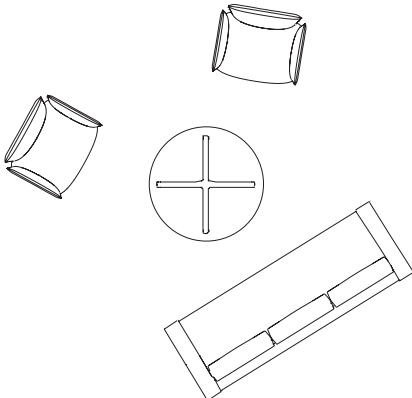

petal

features

Petal Lounge provokes an essence of nature and mimics the blossoming of a flower with the natural organic curves of the chair. The sense of tranquility Petal brings into a space adds an inviting atmosphere to any room. Designed by the Studio TK Design team as an accent piece in a traditional lounge environment or used in multiples for a stand-alone greeting space, Petal can enhance any space.

dimensions

- Meets ANSI/BIFMA X5.4 requirements

Petal Lounge (STW1) front view

Petal Lounge (STW1) side view

petal

planning

A variety of configurations can be achieved with Petal, allowing for various configurations. The following typical demonstrate the versatility that can be achieved.