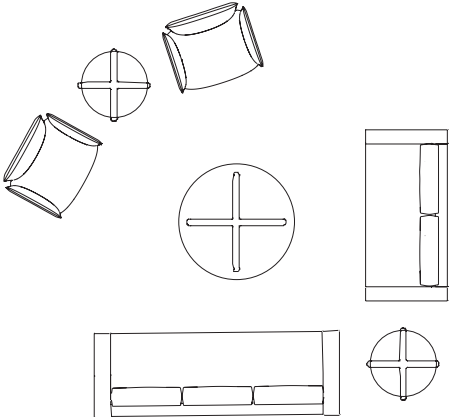

petal

features

Petal Lounge provokes an essence of nature and mimics the blossoming of a flower with the natural organic curves of the chair. The sense of tranquility Petal brings into a space adds an inviting atmosphere to any room. Designed by the Studio TK Design team as an accent piece in a traditional lounge environment or used in multiples for a stand-alone greeting space, Petal can enhance any space.

dimensions

- Meets ANSI/BIFMA X5.4 requirements

Petal Lounge (STW1) front view

Petal Lounge (STW1) side view

petal

planning

A variety of configurations can be achieved with Petal, allowing for various configurations. The following typical demonstrate the versatility that can be achieved.