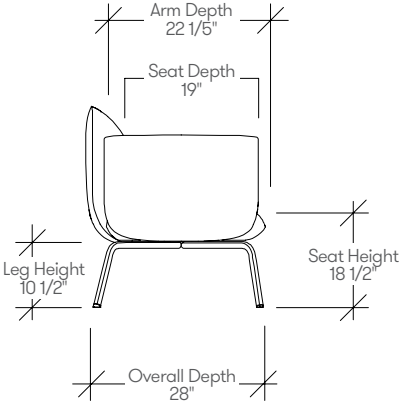

petal

features

Petal Lounge provokes an essence of nature and mimics the blossoming of a flower with the natural organic curves of the chair. The sense of tranquility Petal brings into a space adds an inviting atmosphere to any room. Designed by the Studio TK Design team as an accent piece in a traditional lounge environment or used in multiples for a stand-alone greeting space, Petal can enhance any space.

dimensions

- Meets ANSI/BIFMA X5.4 requirements

Petal Lounge (STW1) front view

Petal Lounge (STW1) side view

petal

planning

A variety of configurations can be achieved with Petal, allowing for various configurations. The following typical demonstrate the versatility that can be achieved.