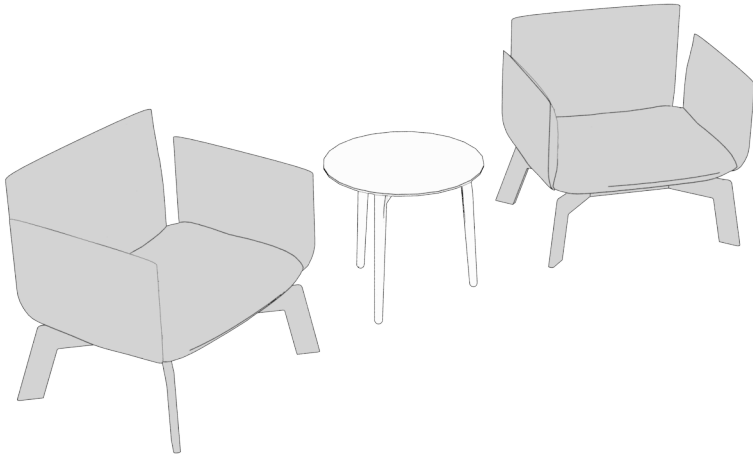

petal

features

Petal Lounge provokes an essence of nature and mimics the blossoming of a flower with the natural organic curves of the chair. The sense of tranquility Petal brings into a space adds an inviting atmosphere to any room. Designed by the Studio TK Design team as an accent piece in a traditional lounge environment or used in multiples for a stand-alone greeting space, Petal can enhance any space.

Paired with an exposed plywood base or one of the two metal base options in an organic paint color, Petal exudes a natural calm. Petal includes three base styles including an exposed plywood base, an auto-return swivel disc base, and a four-leg metal base.

dimensions

- Meets ANSI/BIFMA X5.4 requirements

Petal Lounge (STW1) front view

Petal Lounge (STW1) side view

petal

planning

A variety of configurations can be achieved with Petal, allowing for various configurations. The following typical demonstrate the versatility that can be achieved.

specifying petal finishes

The modularity of Petal permits a wide range of fabric combinations that allows for an expressive use of color, texture and material.

- 1 **Seat Upholstery**
Select seat upholstery
- 2 **Base Finish**
Select base finish