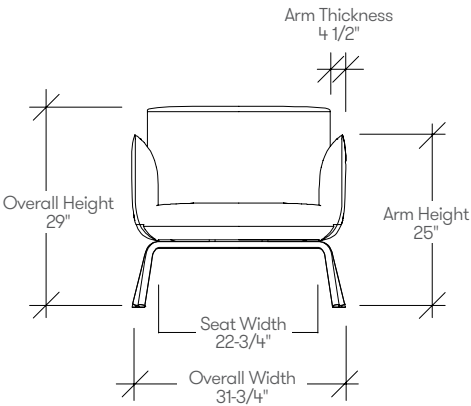

petal

features

Petal Lounge provokes an essence of nature and mimics the blossoming of a flower with the natural organic curves of the chair. The sense of tranquility Petal brings into a space adds an inviting atmosphere to any room. Designed by the Studio TK Design team as an accent piece in a traditional lounge environment or used in multiples for a stand-alone greeting space, Petal can enhance any space.

dimensions

- Meets ANSI/BIFMA X5.4 requirements

Petal Lounge (STW1) front view

Petal Lounge (STW1) side view

petal

planning

A variety of configurations can be achieved with Petal, allowing for various configurations. The following typical demonstrate the versatility that can be achieved.