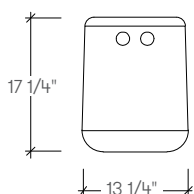

dimensions

Finger Hole Depth: 2"
Finger Hole Diameter: 1 1/2"

Modus Bob Cork Stool
[SMBOB]

modus bob

planning

Modus Bob features a curved base with concave seat, and iconic holes that make it easy to move while adding a distinctive design element. Eco-friendly and functional, Modus Bob is an ideal solution for temporary guest seating applications or as a side table. Constructed entirely of cork, Modus Bob is lightweight with a natural cork finish and adds personality to any environment.