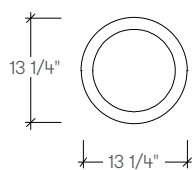

dimensions

Finger Hole Depth: 2"
Finger Hole Diameter: 1 1/2"

Modus Bob Cork Stool
[SMBOB]

modus bob

planning

Modus Bob features a curved base with concave seat, and iconic holes that make it easy to move while adding a distinctive design element. Eco-friendly and functional, Modus Bob is an ideal solution for temporary guest seating applications or as a side table. Constructed entirely of cork, Modus Bob is lightweight with a natural cork finish and adds personality to any environment.