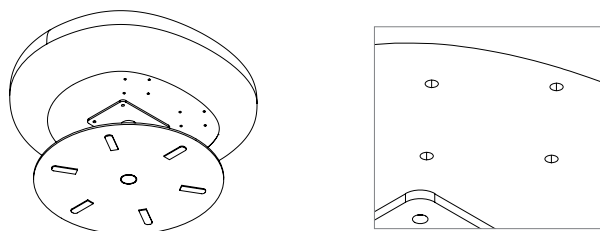

dimensions

- Designed and tested for users up to 300 lbs
- Meets ANSI/BIFMA requirements

Libelle Lounge, Pouf (TKBA1)

Libelle Lounge, Lounge (TKBA2)

Libelle Lounge, Lounge with Privacy Screen (TKBA3)

Libelle Tablet (TKBB)

libelle

planning

A variety of configurations can be achieved with Libelle, allowing for various configurations. The following typical demonstrate the versatility that can be achieved.

tablet

Libelle Tablet attaches to the Pouf and Lounge Chairs. Chairs have two sets of four holes on the bottom where the tablet arm plate is mounted, for right or left orientation.