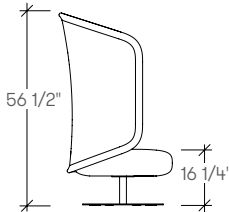

dimensions

- Designed and tested for users up to 300 lbs
- Meets ANSI/BIFMA requirements

Libelle Lounge, Pouf (TKBA1)

Libelle Lounge, Lounge (TKBA2)

Libelle Lounge, Lounge with Privacy Screen (TKBA3)

Libelle Tablet (TKBB)

libelle

planning

A variety of configurations can be achieved with Libelle, allowing for various configurations. The following typical demonstrate the versatility that can be achieved.

tablet

Libelle Tablet attaches to the Pouf and Lounge Chairs. Chairs have two sets of four holes on the bottom where the tablet arm plate is mounted, for right or left orientation.