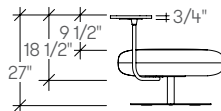

dimensions

- Designed and tested for users up to 300 lbs
- Meets ANSI/BIFMA requirements

Libelle Lounge, Pouf (TKBA1)

Libelle Lounge, Lounge (TKBA2)

Libelle Lounge, Lounge with Privacy Screen (TKBA3)

Libelle Tablet (TKBB)