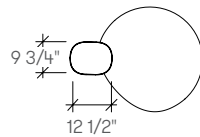

dimensions

- Designed and tested for users up to 300 lbs
- Meets ANSI/BIFMA requirements

Libelle Lounge, Pouf (TKBA1)

Libelle Lounge, Lounge (TKBA2)

Libelle Lounge, Lounge with Privacy Screen (TKBA3)

Libelle Tablet (TKBB)