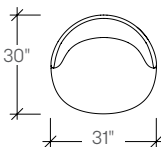

dimensions

- Designed and tested for users up to 300 lbs
- Meets ANSI/BIFMA requirements

Libelle Lounge, Pouf (TKBA1)

Libelle Lounge, Lounge (TKBA2)

Libelle Lounge, Lounge with Privacy Screen (TKBA3)

Libelle Tablet (TKBB)