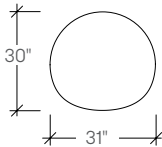

dimensions

- Designed and tested for users up to 300 lbs
- Meets ANSI/BIFMA requirements

Libelle Lounge, Pouf (TKBA1)

Libelle Lounge, Lounge (TKBA2)

Libelle Lounge, Lounge with Privacy Screen (TKBA3)

Libelle Tablet (TKBB)