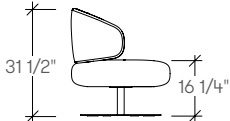

dimensions

- Designed and tested for users up to 300 lbs
- Meets ANSI/BIFMA requirements

Libelle Lounge, Pouf (TKBA1)

Libelle Lounge, Lounge (TKBA2)

Libelle Lounge, Lounge with Privacy Screen (TKBA3)

Libelle Tablet (TKBB)