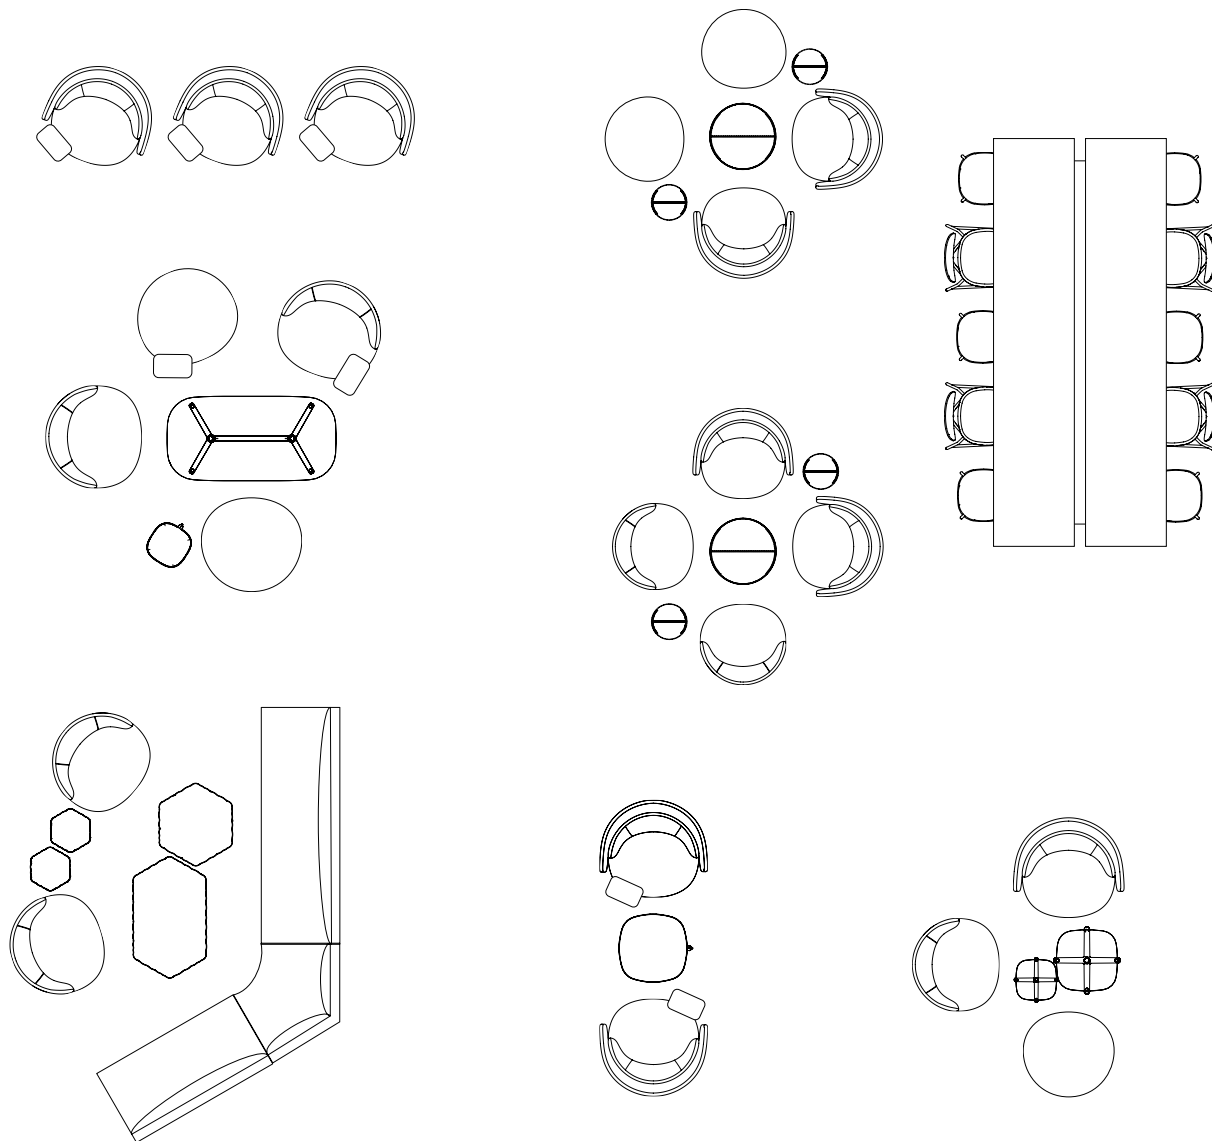

dimensions

- Designed and tested for users up to 300 lbs
- Meets ANSI/BIFMA requirements

Libelle Lounge, Pouf (TKBA1)

Libelle Lounge, Lounge (TKBA2)

Libelle Lounge, Lounge with Privacy Screen (TKBA3)

Libelle Tablet (TKBB)

libelle

planning

A variety of configurations can be achieved with Libelle, allowing for various configurations. The following typical demonstrate the versatility that can be achieved.

tablet

Libelle Tablet attaches to the Pouf and Lounge Chairs. Chairs have two sets of four holes on the bottom where the tablet arm plate is mounted, for right or left orientation.