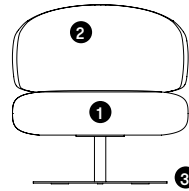

- **1 Seat Upholstery**
  Select the seat upholstery
- **2 Bolster Upholstery**
  Select the back upholstery
- **3 Select Base Finish**
  Select base finish