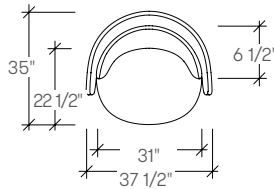

dimensions

- Designed and tested for users up to 300 lbs
- Meets ANSI/BIFMA requirements

Libelle Lounge, Pouf (TKBA1)

Libelle Lounge, Lounge (TKBA2)

Libelle Lounge, Lounge with Privacy Screen (TKBA3)

Libelle Tablet (TKBB)