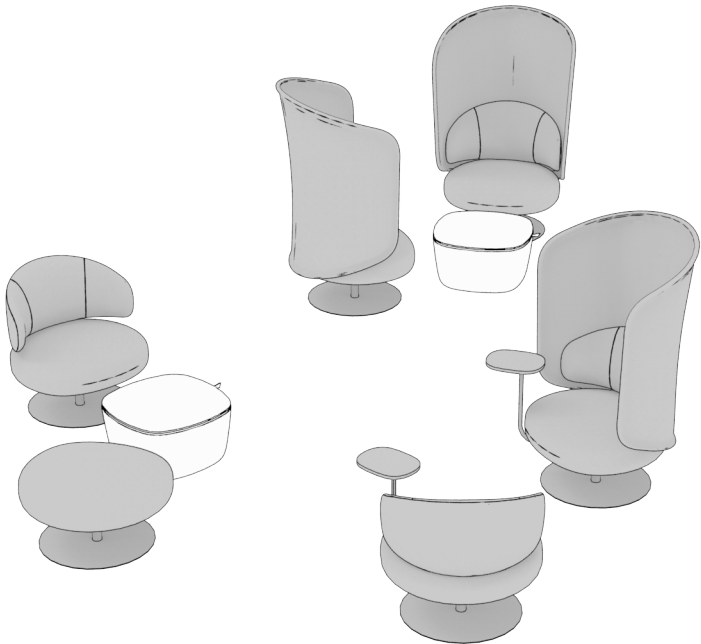

libelle

features

Libelle, Dutch for “Dragonfly”, is a functional, yet whimsical, collection of seating options, including: a pouf, a low back lounge chair, and an innovative lounge chair with privacy. Designer Khodi Feiz created Libelle to deliver a personal escape while accommodating small collaborative interactions. An optional tablet arm is a versatile addition that will enhance functionality and can be installed after it’s placed to either the left or right side. The laid back but sophisticated style of Libelle is perfect for today’s flexible work environment.

dimensions

- Designed and tested for users up to 300 lbs
- Meets ANSI/BIFMA requirements

Libelle Lounge, Pouf (TKBA1)

Libelle Lounge, Lounge (TKBA2)

Libelle Lounge, Lounge with Privacy Screen (TKBA3)

Libelle Tablet (TKBB)

libelle

planning

A variety of configurations can be achieved with Libelle, allowing for various configurations. The following typical demonstrate the versatility that can be achieved.

tablet

Libelle Tablet attaches to the Pouf and Lounge Chairs. Chairs have two sets of four holes on the bottom where the tablet arm plate is mounted, for right or left orientation.