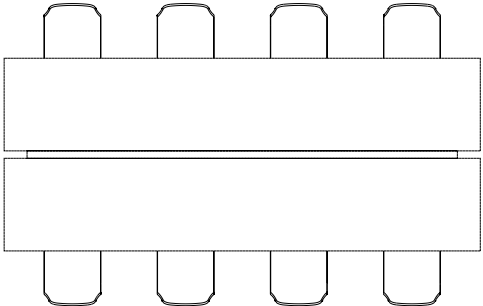

dimensions

Kuskoa Stool

Kuskoa Chair

kuskoa by Alki

planning

A variety of configurations can be achieved with Kuskoa, allowing for various configurations. The following typical demonstrate the versatility that can be achieved.

weights

Kuskoo, Chair	11 - 16 lbs
Kuskoo, Bar Stool	13 - 18 lbs
Kuskoo, Counter Stool	13 - 18 lbs
Kuskoo, 22" Seat Height	13 - 18 lbs

COM/COL material requirement

Yardage is based on a non-patterned fabric. Additional yardage may be required for pattern repeats and the matching required. Leather yield may be affected by the quality of the COL. However, variance in the size of the hides will not affect the yield.