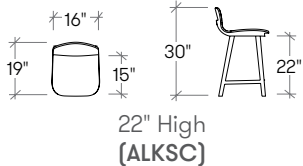

dimensions

Kuskoa Stool

Kuskoa Chair

kuskoa by Alki

planning

A variety of configurations can be achieved with Kuskoa, allowing for various configurations. The following typical demonstrate the versatility that can be achieved.

weights

Kuskoo, Chair	11 - 16 lbs
Kuskoo, Bar Stool	13 - 18 lbs
Kuskoo, Counter Stool	13 - 18 lbs
Kuskoo, 22" Seat Height	13 - 18 lbs

COM/COL material requirement

Yardage is based on a non-patterned fabric. Additional yardage may be required for pattern repeats and the matching required. Leather yield may be affected by the quality of the COL. However, variance in the size of the hides will not affect the yield.