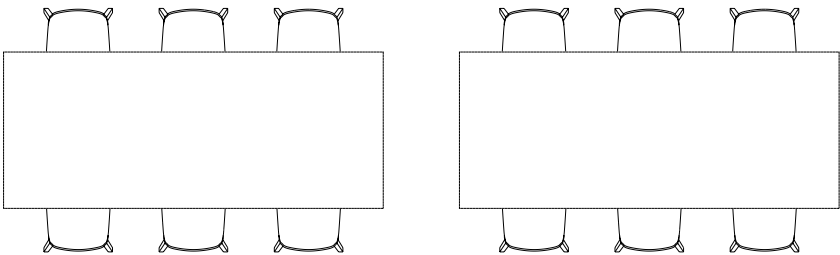

kuskoa by Alki

features

Kuskoa is rethinking the role of form and materiality in the new workplace. From large cafes to small collaboration zones, the chair, counter and bar-height stools offer versatile elegance to pair with a range of table types. The stools provide a mid-back support for longer gatherings and a metal foot rest to encourage good posture. A range of material options and finishes provides a variety of ways to express your space. The veneer shell nestles within a solid oak base, which can be finished five ways. Material accents can complement the warmth of the wood with optional inner and outer seat upholstery.

dimensions

Kuskoa Stool

Kuskoa Chair

kuskoa by Alki

planning

A variety of configurations can be achieved with Kuskoa, allowing for various configurations. The following typical demonstrate the versatility that can be achieved.

specifying kuskoo finishes

Kuskoo chairs and stools offers three upholstery styles: No Upholstery, Interior Seat and Back Upholstery and Full Upholstery

- 1 Inner Back and Seat Upholstery**
Select the inner back and seat upholstery

weights

Kuskoo, Chair	11 - 16 lbs
Kuskoo, Bar Stool	13 - 18 lbs
Kuskoo, Counter Stool	13 - 18 lbs
Kuskoo, 22" Seat Height	13 - 18 lbs

COM/COL material requirement

Yardage is based on a non-patterned fabric. Additional yardage may be required for pattern repeats and the matching required. Leather yield may be affected by the quality of the COL. However, variance in the size of the hides will not affect the yield.