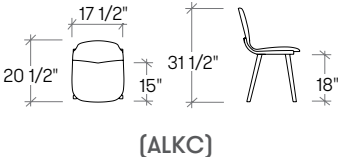

Kuskoa Chair