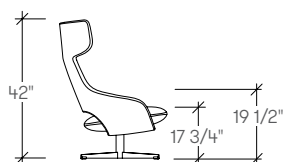

dimensions

- Designed and tested for users up to 110kg/242 lbs
- Meets standard European NEN-16139 requirements

Kalm Lounge Chair,
Four-Star Swivel
(ARKA)

Kalm Footstool,
Four-Star
(ARKB)

Kalm Lounge Chair,
Wood Four Leg
(ARKD)