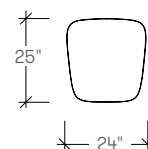

dimensions

- Designed and tested for users up to 110kg/242 lbs
- Meets standard European NEN-16139 requirements

Kalm Lounge Chair,
Four-Star Swivel
(ARKA)

Kalm Footstool,
Four-Star
(ARKB)

Kalm Lounge Chair,
Wood Four Leg
(ARKD)