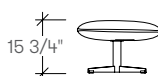

dimensions

- Designed and tested for users up to 110kg/242 lbs
- Meets standard European NEN-16139 requirements

Kalm Lounge Chair,
Four-Star Swivel
(ARKA)

Kalm Footstool,
Four-Star
(ARKB)

Kalm Lounge Chair,
Wood Four Leg
(ARKD)