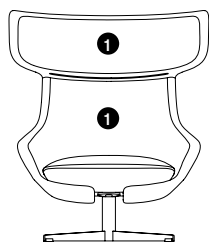

specifying kalm finishes

- 1 **Seat Upholstery**
  Select the seat upholstery

specification example

ARKA Kalm Lounge Chair, Four-Star Swivel	
1 Seat fabric Gr.5	4955
Total:	$4955

ARKB Kalm Footstool, Four-Star	
1 Seat fabric Gr.5	2621
Total:	$2621

ARKD Kalm Lounge Chair, Wood Leg	
1 Seat fabric Gr.9	5265
Total:	$5265

ARKE Kalm Footstool, Wood Leg	
1 Seat fabric Gr.9	2745
Total:	$2745

weights

Kalm Lounge Chair, Four-Star Swivel	67 - 72 lbs
Kalm Footstool, Four-Star	33 - 38 lbs
Kalm Lounge Chair, Wood Four Leg	60 - 65 lbs
Kalm Footstool, Wood Four Leg	26 - 31 lbs

COM/COL material requirement

Yardage is based on a non-patterned fabric. Additional yardage may be required for pattern repeats and the matching required. Leather yield may be affected by the quality of the COL. However, variance in the size of the hides will not affect the yield.

SINGLE UPHOLSTERY	COM [yards]	COL [sq. ft.]
Kalm	5	90
Kalm Ottoman	2	36