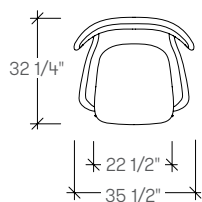

dimensions

- Designed and tested for users up to 110kg/242 lbs
- Meets standard European NEN-16139 requirements

Kalm Lounge Chair,
Four-Star Swivel
(ARKA)

Kalm Footstool,
Four-Star
(ARKB)

Kalm Lounge Chair,
Wood Four Leg
(ARKD)