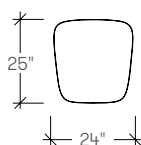

dimensions

- Designed and tested for users up to 110kg/242 lbs
- Meets standard European NEN-16139 requirements

Kalm Lounge Chair,
Four-Star Swivel
(ARKA)

Kalm Footstool,
Four-Star
(ARKB)

Kalm Lounge Chair,
Wood Four Leg
(ARKD)