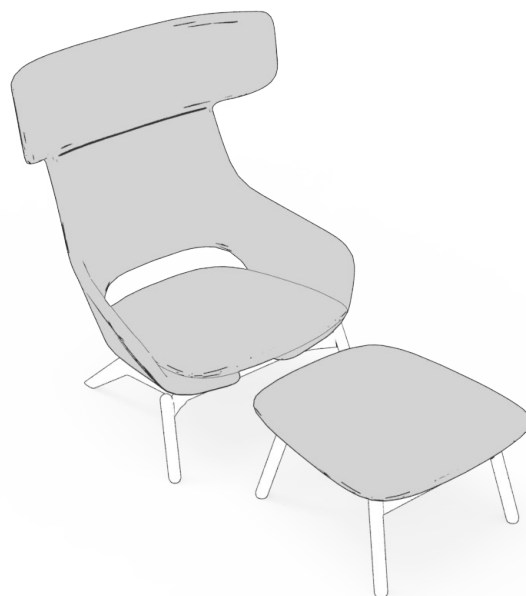

kalm by Artifort

features

Kalm is Artifort's large, cozy armchair by French designer Patrick Norguet. It is a sanctuary in its own right, a place to unwind and get comfortable. With Kalm, Patrick Norguet has created an iconic, luxurious and comfortable high-back armchair for your living room or study.

Kalm is not only a beautiful chair that will earn a special place for itself in your space. Several Kalm armchairs grouped together will define a hotel lobby or meeting room and create a distinguished and iconic image.

dimensions

- Designed and tested for users up to 110kg/242 lbs
- Meets standard European NEN-16139 requirements

Kalm Lounge Chair,
Four-Star Swivel
(ARKA)

Kalm Footstool,
Four-Star
(ARKB)

Kalm Lounge Chair,
Wood Four Leg
(ARKD)