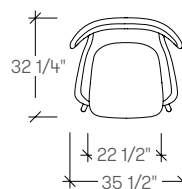

dimensions

- Designed and tested for users up to 110kg/242 lbs
- Meets standard European NEN-16139 requirements

Kalm Lounge Chair,
Four-Star Swivel
(ARKA)

Kalm Footstool,
Four-Star
(ARKB)

Kalm Lounge Chair,
Wood Four Leg
(ARKD)