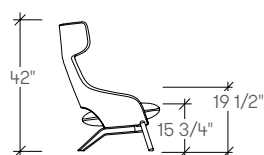

dimensions

- Designed and tested for users up to 110kg/242 lbs
- Meets standard European NEN-16139 requirements

Kalm Lounge Chair,
Four-Star Swivel
(ARKA)

Kalm Footstool,
Four-Star
(ARKB)

Kalm Lounge Chair,
Wood Four Leg
(ARKD)