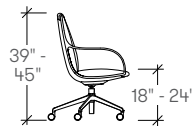

dimensions

- Meets ANSI/BIFMA X5.1

Jotta Chair, Cantilever Arm, Four Star Swivel Base (TKJMCX)

Jotta Chair, Cantilever Arm, Five Star Task Base (TKJMCY)

Jotta Chair, Loop Arm, Four Star Swivel Base (TKJMLX)