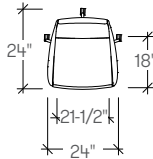

dimensions

- Meets ANSI/BIFMA X5.1

Jotta Chair, Cantilever Arm, Four Star Swivel Base (TKJMCX)

Jotta Chair, Cantilever Arm, Five Star Task Base (TKJMCY)

Jotta Chair, Loop Arm, Four Star Swivel Base (TKJMLX)