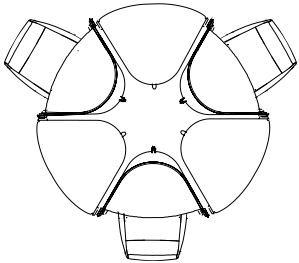

Jotta is available in a cantilevered or looped aluminum arm with a fully upholstered seat. Paired with a Four Star Swivel base on glides or adjustable Five Star Task base on casters, Jotta may be finished in any of Studio TK's Fundamental or Fashion metal finishes.

dimensions

- Meets ANSI/BIFMA X5.1

Jotta Chair, Cantilever Arm, Four Star Swivel Base (TKJMCX)

Jotta Chair, Cantilever Arm, Five Star Task Base (TKJMCY)

Jotta Chair, Loop Arm, Four Star Swivel Base (TKJMLX)

Jotta Chair, Loop Arm, Five Star Task Base (TKJMLY)

jotta

planning

Jotta is a highly versatile light lounge and conference chair that offers both a lean forward productivity and a lean back human to human engagement profile. Dressed up, Jotta provides a comfortable and formal platform for conference and meeting spaces. Dressed down, Jotta provides an informal catalyst for casual collaboration and personal focus. Jotta is available with an iconic cantilevered or loop arm finished in any of Studio TK's Fundamental and Fashion powder paints and Four Star Swivel base or height adjustable Five Star Task base on casters.