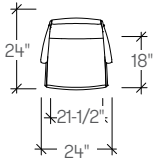

dimensions

- Meets ANSI/BIFMA X5.1

Jotta Chair, Cantilever Arm, Four Star Swivel Base (TKJMCX)

Jotta Chair, Cantilever Arm, Five Star Task Base (TKJMCY)

Jotta Chair, Loop Arm, Four Star Swivel Base (TKJMLX)