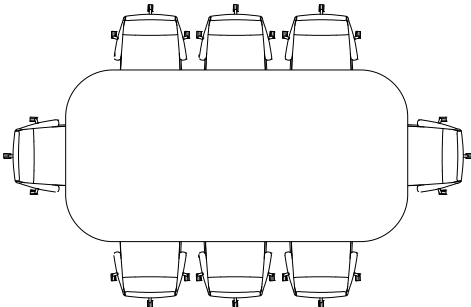

dimensions

- Meets ANSI/BIFMA X5.1

Jotta Chair, Cantilever Arm, Four Star Swivel Base (TKJMCX)

Jotta Chair, Cantilever Arm, Five Star Task Base (TKJMCY)

Jotta Chair, Loop Arm, Four Star Swivel Base (TKJMLX)

Jotta Chair, Loop Arm, Five Star Task Base (TKJMLY)

jotta

planning

Jotta is a highly versatile light lounge and conference chair that offers both a lean forward productivity and a lean back human to human engagement profile. Dressed up, Jotta provides a comfortable and formal platform for conference and meeting spaces. Dressed down, Jotta provides an informal catalyst for casual collaboration and personal focus. Jotta is available with an iconic cantilevered or loop arm finished in any of Studio TK's Fundamental and Fashion powder paints and Four Star Swivel base or height adjustable Five Star Task base on casters.