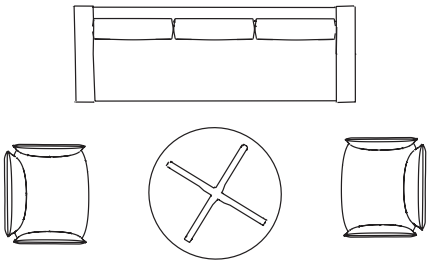

dimensions

- Meets ANSI/BIFMA X5.1

Jotta Chair, Cantilever Arm, Four Star Swivel Base (TKJMCX)

Jotta Chair, Cantilever Arm, Five Star Task Base (TKJMCY)

Jotta Chair, Loop Arm, Four Star Swivel Base (TKJMLX)

Jotta Chair, Loop Arm, Five Star Task Base (TKJMLY)

jotta

planning

Jotta is a highly versatile light lounge and conference chair that offers both a lean forward productivity and a lean back human to human engagement profile. Dressed up, Jotta provides a comfortable and formal platform for conference and meeting spaces. Dressed down, Jotta provides an informal catalyst for casual collaboration and personal focus. Jotta is available with an iconic cantilevered or loop arm finished in any of Studio TK's Fundamental and Fashion powder paints and Four Star Swivel base or height adjustable Five Star Task base on casters.