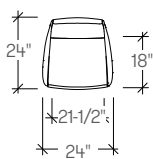

dimensions

- Meets ANSI/BIFMA X5.1

Jotta Chair, Cantilever Arm, Four Star Swivel Base (TKJMCX)

Jotta Chair, Cantilever Arm, Five Star Task Base (TKJMCY)

Jotta Chair, Loop Arm, Four Star Swivel Base (TKJMLX)