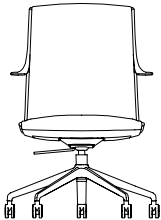

specification example

Jotta is available in multiple configurations.

Steps involved in specifying Jotta Chairs	Example:
Select Jotta chair	TKJ
Select the back style	TKJM
Select the arm style	TKJMC
Select the base style	TKJMCY
Select the upholstery	TKJMCYE523
Select the base finish	TKJMCYE52360
Select caster style (Five Star Task base only)	TKJMCYE52360H

weights

Jotta Chair with Four Star Base	32 lbs
Jotta Chair with Five Star Base	38 lbs

COM/COL material requirement

Yardage is based on a non-patterned fabric. Additional yardage may be required for pattern repeats and the matching required. Leather yield may be affected by the quality of the COL. However, variance in the size of the hides will not affect the yield.

SINGLE UPHOLSTERY	COM [yards]	COL [sq. ft.]
Jotta Chair	2 1/2	45