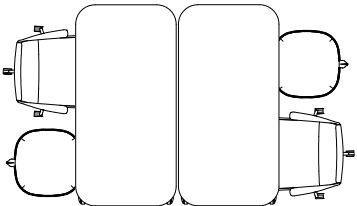

dimensions

- Meets ANSI/BIFMA X5.1

Jotta Chair, Cantilever Arm, Four Star Swivel Base (TKJMCX)

Jotta Chair, Cantilever Arm, Five Star Task Base (TKJMCY)

Jotta Chair, Loop Arm, Four Star Swivel Base (TKJMLX)

Jotta Chair, Loop Arm, Five Star Task Base (TKJMLY)

jotta

planning

Jotta is a highly versatile light lounge and conference chair that offers both a lean forward productivity and a lean back human to human engagement profile. Dressed up, Jotta provides a comfortable and formal platform for conference and meeting spaces. Dressed down, Jotta provides an informal catalyst for casual collaboration and personal focus. Jotta is available with an iconic cantilevered or loop arm finished in any of Studio TK's Fundamental and Fashion powder paints and Four Star Swivel base or height adjustable Five Star Task base on casters.