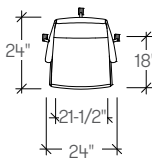

dimensions

- Meets ANSI/BIFMA X5.1

Jotta Chair, Cantilever Arm, Four Star Swivel Base (TKJMCX)

Jotta Chair, Cantilever Arm, Five Star Task Base (TKJMCY)

Jotta Chair, Loop Arm, Four Star Swivel Base (TKJMLX)