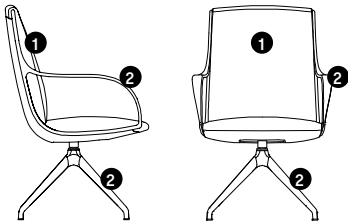

dimensions

- Meets ANSI/BIFMA X5.1

Jotta Chair, Cantilever Arm, Four Star Swivel Base (TKJMCX)

Jotta Chair, Cantilever Arm, Five Star Task Base (TKJMCY)

Jotta Chair, Loop Arm, Four Star Swivel Base (TKJMLX)

Jotta Chair, Loop Arm, Five Star Task Base (TKJMLY)

jotta

planning

Jotta is a highly versatile light lounge and conference chair that offers both a lean forward productivity and a lean back human to human engagement profile. Dressed up, Jotta provides a comfortable and formal platform for conference and meeting spaces. Dressed down, Jotta provides an informal catalyst for casual collaboration and personal focus. Jotta is available with an iconic cantilevered or loop arm finished in any of Studio TK's Fundamental and Fashion powder paints and Four Star Swivel base or height adjustable Five Star Task base on casters.

specifying jotta finishes

- 1 Upholstery**
Select the seat upholstery
- 2 Base Finish**
Select the arm and base finish

specification example

Jotta is available in multiple configurations.

Steps involved in specifying Jotta Chairs	Example:
Select Jotta chair	TKJ
Select the back style	TKJM
Select the arm style	TKJMC
Select the base style	TKJMCY
Select the upholstery	TKJMCYE523
Select the base finish	TKJMCYE52360
Select caster style (Five Star Task base only)	TKJMCYE52360H