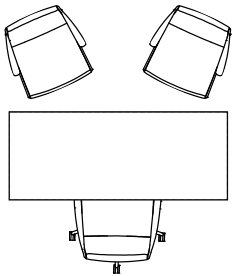

dimensions

- Meets ANSI/BIFMA X5.1

Jotta Chair, Cantilever Arm, Four Star Swivel Base (TKJMCX)

Jotta Chair, Cantilever Arm, Five Star Task Base (TKJMCY)

Jotta Chair, Loop Arm, Four Star Swivel Base (TKJMLX)

Jotta Chair, Loop Arm, Five Star Task Base (TKJMLY)

jotta

planning

Jotta is a highly versatile light lounge and conference chair that offers both a lean forward productivity and a lean back human to human engagement profile. Dressed up, Jotta provides a comfortable and formal platform for conference and meeting spaces. Dressed down, Jotta provides an informal catalyst for casual collaboration and personal focus. Jotta is available with an iconic cantilevered or loop arm finished in any of Studio TK's Fundamental and Fashion powder paints and Four Star Swivel base or height adjustable Five Star Task base on casters.