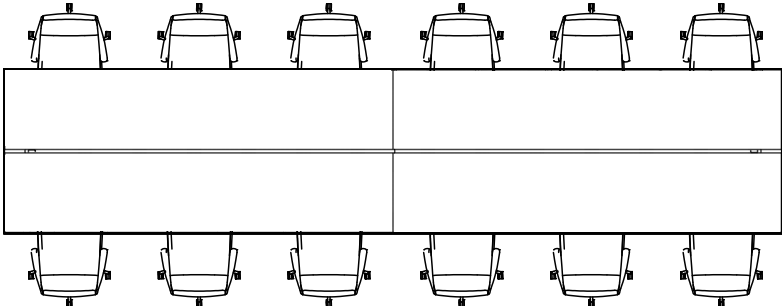

dimensions

- Meets ANSI/BIFMA X5.1

Jotta Chair, Cantilever Arm, Four Star Swivel Base (TKJMCX)

Jotta Chair, Cantilever Arm, Five Star Task Base (TKJMCY)

Jotta Chair, Loop Arm, Four Star Swivel Base (TKJMLX)

Jotta Chair, Loop Arm, Five Star Task Base (TKJMLY)

jotta

planning

Jotta is a highly versatile light lounge and conference chair that offers both a lean forward productivity and a lean back human to human engagement profile. Dressed up, Jotta provides a comfortable and formal platform for conference and meeting spaces. Dressed down, Jotta provides an informal catalyst for casual collaboration and personal focus. Jotta is available with an iconic cantilevered or loop arm finished in any of Studio TK's Fundamental and Fashion powder paints and Four Star Swivel base or height adjustable Five Star Task base on casters.