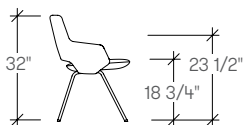

Jima is available in three versions: a steel 4-legged base, an elegant swivel star-base, and a 5-legged height-adjustable swivel base with castors. The chair is offered in an extensive range of fabrics and colors, encouraging and accommodating any interior style.

jima by Artifort

dimensions

- Designed and tested for users up to 110kg/242 lbs
- Meets standard European NEN-16139 requirements

Jima Chair,
Four Leg Base,
Low Back
(ARJAL)

Jima Chair,
Four Leg Base,
High Back
(ARJAH)