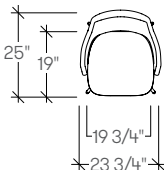

jima by Artifort

dimensions

- Designed and tested for users up to 110kg/242 lbs
- Meets standard European NEN-16139 requirements

Jima Chair,
Four Leg Base,
Low Back
(ARJAL)

Jima Chair,
Four Leg Base,
High Back
(ARJAH)