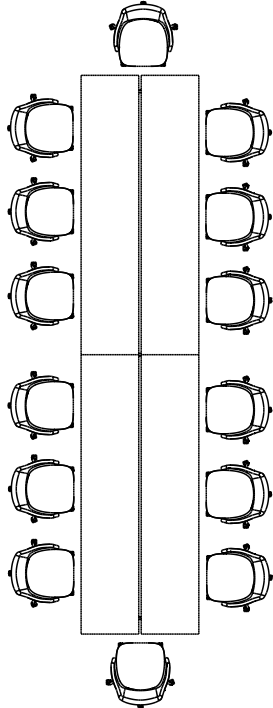

jima by Artifort

planning

A variety of configurations can be achieved with Jima Chair, allowing for various configurations. The following typical demonstrate the versatility that can be achieved.