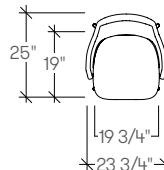

jima by Artifort

dimensions

- Designed and tested for users up to 110kg/242 lbs
- Meets standard European NEN-16139 requirements

Jima Chair,
Four Leg Base,
Low Back
(ARJAL)

Jima Chair,
Four Leg Base,
High Back
(ARJAH)

Jima Chair,
Four-Star Swivel Base
Low Back
(ARJBL)

Jima Chair,
Four-Star Swivel Base
High Back
(ARJBH)

Jima Chair,
Five-Star Task Base
Low Back
(ARJCL & ARJTL)

Jima Chair,
Five-Star Task Base
High Back
(ARJCH & ARJTH)