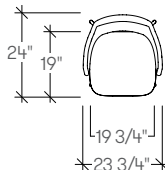

jima by Artifort

dimensions

- Designed and tested for users up to 110kg/242 lbs
- Meets standard European NEN-16139 requirements

Jima Chair,
Four Leg Base,
Low Back
(ARJAL)

Jima Chair,
Four Leg Base,
High Back
(ARJAH)