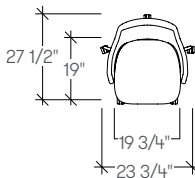

Jima Chair,
Five-Star Task Base
High Back
(ARJCH & ARJTH)