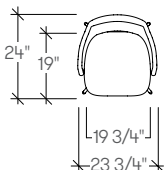

jima by Artifort

dimensions

- Designed and tested for users up to 110kg/242 lbs
- Meets standard European NEN-16139 requirements

Jima Chair,
Four Leg Base,
Low Back
(ARJAL)

Jima Chair,
Four Leg Base,
High Back
(ARJAH)