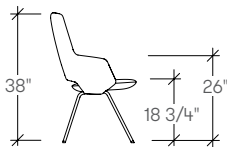

Jima is available in three versions: a steel 4-legged base, an elegant swivel star-base, and a 5-legged height-adjustable swivel base with castors. The chair is offered in an extensive range of fabrics and colors, encouraging and accommodating any interior style.

jima by Artifort

dimensions

- Designed and tested for users up to 110kg/242 lbs
- Meets standard European NEN-16139 requirements

Jima Chair,
Four Leg Base,
Low Back
(ARJAL)

Jima Chair,
Four Leg Base,
High Back
(ARJAH)