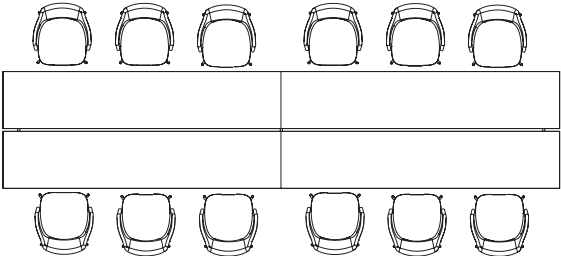

jima by Artifort

planning

A variety of configurations can be achieved with Jima Chair, allowing for various configurations. The following typical demonstrate the versatility that can be achieved.