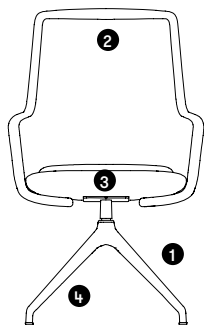

specifying jima finishes

- **1 Base Style**
  Select the base style
- **2 Back Height**
  Select the back height
- **3 Seat Upholstery**
  Select the seat upholstery
- **4 Base Finish**
  Select the base finish, if applicable

specification example

ARJAL Jima Chair, Four-Star Base, Low Back	
1 Seat and Back fabric Gr.3	1826
Total:	$1826

ARJAL Jima Chair, Four-Star Base, Low Back	
1 Seat and Back fabric Gr.8	1994
Total:	$1994

ARJBL Jima Chair, Four-Star Swivel Base, Low Back	
1 Seat and Back fabric Gr.3	2038
Total:	$2038

ARJBL Jima Chair, Four-Star Swivel Base, Low Back	
1 Seat and Back fabric Gr.8	2206
Total:	$2206

ARJCL Jima Chair, Five-Star Task Base, Low Back	
1 Seat and Back fabric Gr.3	2104
Total:	$2104

ARJCL Jima Chair, Five-Star Task Base, Low Back	
1 Seat and Back fabric Gr.8	2273
Total:	$2273

weights

Jima Chair, Four-Star Base, Low Back	21 - 25 lbs
Jima Chair, Four-Star Base, High Back	25 - 30 lbs
Jima Chair, Four-Star Swivel Base, Low Back	25 - 30 lbs
Jima Chair, Four-Star Swivel Base, High Back	29 - 34 lbs
Jima Chair, Five-Star Task Base, Low Back	30 - 35 lbs
Jima Chair, Five-Star Task Base, High Back,	35 - 39 lbs

COM/COL material requirement

Yardage is based on a non-patterned fabric. Additional yardage may be required for pattern repeats and the matching required. Leather yield may be affected by the quality of the COL. However, variance in the size of the hides will not affect the yield.

SINGLE UPHOLSTERY	COM [yards]	COL [sq. ft.]
Low Back	2	36
High Back	2 3/4	49 1/2