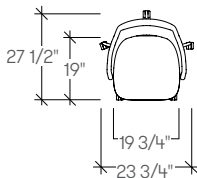

Jima Chair,
Five-Star Task Base
Low Back
(ARJCL & ARJTL)