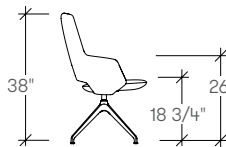

jima by Artifort

dimensions

- Designed and tested for users up to 110kg/242 lbs
- Meets standard European NEN-16139 requirements

Jima Chair,
Four Leg Base,
Low Back
(ARJAL)

Jima Chair,
Four Leg Base,
High Back
(ARJAH)

Jima Chair,
Four-Star Swivel Base
Low Back
(ARJBL)

Jima Chair,
Four-Star Swivel Base
High Back
(ARJBH)

Jima Chair,
Five-Star Task Base
Low Back
(ARJCL & ARJTL)

Jima Chair,
Five-Star Task Base
High Back
(ARJCH & ARJTH)