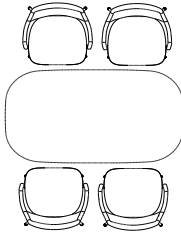

jima by Artifort

planning

A variety of configurations can be achieved with Jima Chair, allowing for various configurations. The following typical demonstrate the versatility that can be achieved.