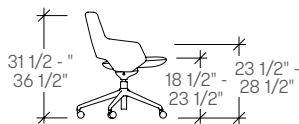

jima by Artifort

dimensions

- Designed and tested for users up to 110kg/242 lbs
- Meets standard European NEN-16139 requirements

Jima Chair,
Four Leg Base,
Low Back
(ARJAL)

Jima Chair,
Four Leg Base,
High Back
(ARJAH)

Jima Chair,
Four-Star Swivel Base
Low Back
(ARJBL)

Jima Chair,
Four-Star Swivel Base
High Back
(ARJBH)

Jima Chair,
Five-Star Task Base
Low Back
(ARJCL & ARJTL)

Jima Chair,
Five-Star Task Base
High Back
(ARJCH & ARJTH)