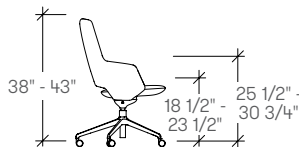

jima by Artifort

dimensions

- Designed and tested for users up to 110kg/242 lbs
- Meets standard European NEN-16139 requirements

Jima Chair,
Four Leg Base,
Low Back
(ARJAL)

Jima Chair,
Four Leg Base,
High Back
(ARJAH)

Jima Chair,
Four-Star Swivel Base
Low Back
(ARJBL)

Jima Chair,
Four-Star Swivel Base
High Back
(ARJBH)

Jima Chair,
Five-Star Task Base
Low Back
(ARJCL & ARJTL)

Jima Chair,
Five-Star Task Base
High Back
(ARJCH & ARJTH)