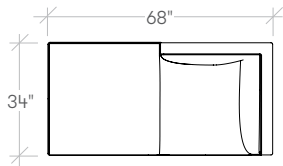

dimensions

- Designed and tested for users up to 300 lbs
- Meets ANSI/BIFMA requirements

dimensions

Sectional Corner
(STLAC)

Sectional Armless
(STLAD)

Sectional RSF Arm LSF Armless
(STLAE)

Sectional LSF Arm RSF Armless
(STLAF)

Sectional Chaise
(STLAG)

Note Arm cannot be used as a corner. For a 90 degree corner, use STLAC1.
RSF - Right Side Facing the seat
LSF - Left Side Facing the seat

infinito

planning

A variety of configurations can be achieved with Infinito paired with other Studio TK pieces, allowing for various configurations. The following typical demonstrate the versatility that can be achieved. All units are built on the same footprint, providing maximum flexibility.