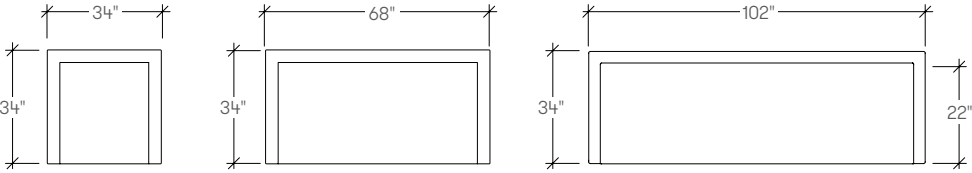

dimensions

- Designed and tested for users up to 300 lbs
- Meets ANSI/BIFMA requirements

dimensions

Sectional Corner
(STLAC)

Sectional Armless
(STLAD)

Sectional RSF Arm LSF Armless
(STLAE)

Sectional LSF Arm RSF Armless
(STLAF)