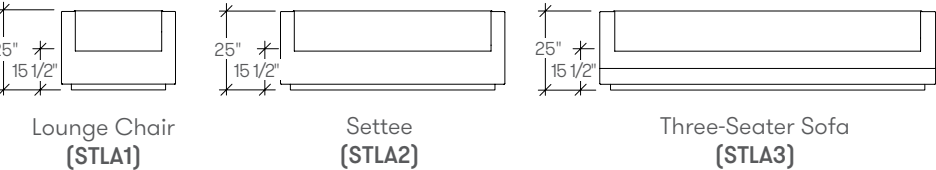

dimensions

- Designed and tested for users up to 300 lbs
- Meets ANSI/BIFMA requirements

dimensions

Sectional Corner
(STLAC)

Sectional Armless
(STLAD)

Sectional RSF Arm LSF Armless
(STLAE)

Sectional LSF Arm RSF Armless
(STLAF)