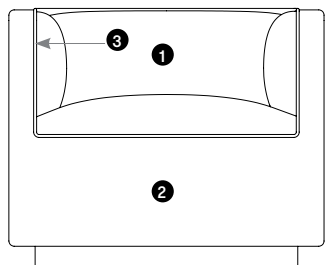

specifying infinito finishes

The modularity of Infinito permits a wide range of fabric combinations that allows for an expressive use of color, texture and material. The outer frame upholstery, the inner seat upholstery and the seat welt upholstery can all be finished in a different fabric if desired.

- **1 Inside Upholstery Finish**
  Select the inside upholstery
- **2 Outside Upholstery Finish**
  Select the outside upholstery
- **3 Welt Upholstery Finish**
  Select the welt upholstery

arm placement

Arm placement is determined by standing in front of a seat. A “Left Facing” arm is to your left when looking at the seat and to your right when sitting in the seat.

specification example

STLA1 – Infinito Lounge Chair		
1	Outer frame fabric Gr.5	3854
2	Inner seat fabric Gr.5	164
3	Welt fabric Gr.5	104
Total:		$4121

STLA1 – Infinito Lounge Chair		
1	Outer frame fabric Gr.5	3854
2	Inner seat fabric Gr.3	116
3	Welt fabric Gr.3	73
Total:		$4043

STLA1 – Infinito Lounge Chair		
1	Outer frame fabric Gr.5	3854
2	Inner seat fabric Gr.9	240
3	Welt fabric Gr.12	199
Total:		$4294

weights

Infinito, Lounge, Lounge Chair	80 - 85 lbs
Infinito, Lounge, Settee	140 - 150 lbs
Infinito, Lounge, Sofa	215 - 225 lbs
Infinito, Corner 90°	75 - 80 lbs
Infinito, Corner 120°	95 - 105 lbs
Infinito, Sectional Armless, One Seater	70 - 75 lbs
Infinito, Sectional Armless, Two Seater	120 - 130 lbs
Infinito, Sectional Armless, Three Seater	195 - 205 lbs
Infinito, Sectional Arm RSF - Armless LSF, Two Seater	130 - 140 lbs
Infinito, Sectional Arm RSF - Armless LSF, Three Seater	205 - 215 lbs
Infinito, Sectional Arm LSF - Armless RSF, Two Seater	130 - 140 lbs
Infinito, Sectional Arm LSF - Armless RSF, Three Seater	205 - 215 lbs
Infinito, Sectional Chaise, Right Arm	120 - 130 lbs
Infinito, Sectional Chaise, Left Arm	120 - 130 lbs