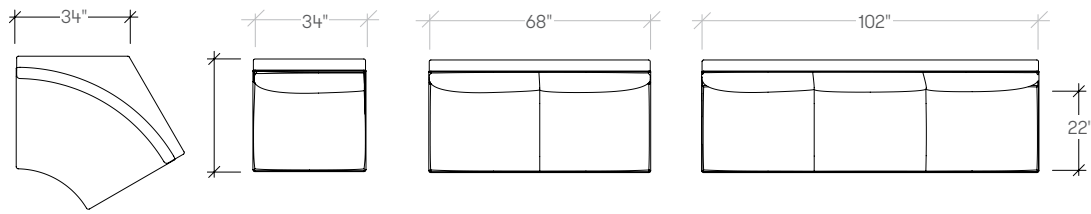

dimensions

- Designed and tested for users up to 300 lbs
- Meets ANSI/BIFMA requirements

dimensions

Sectional Corner
(STLAC)

Sectional Armless
(STLAD)

Sectional RSF Arm LSF Armless
(STLAE)

Sectional LSF Arm RSF Armless
(STLAF)

Sectional Chaise
(STLAG)

Note Arm cannot be used as a corner. For a 90 degree corner, use STLAC1.
RSF - Right Side Facing the seat
LSF - Left Side Facing the seat

infinito

planning

A variety of configurations can be achieved with Infinito paired with other Studio TK pieces, allowing for various configurations. The following typical demonstrate the versatility that can be achieved. All units are built on the same footprint, providing maximum flexibility.