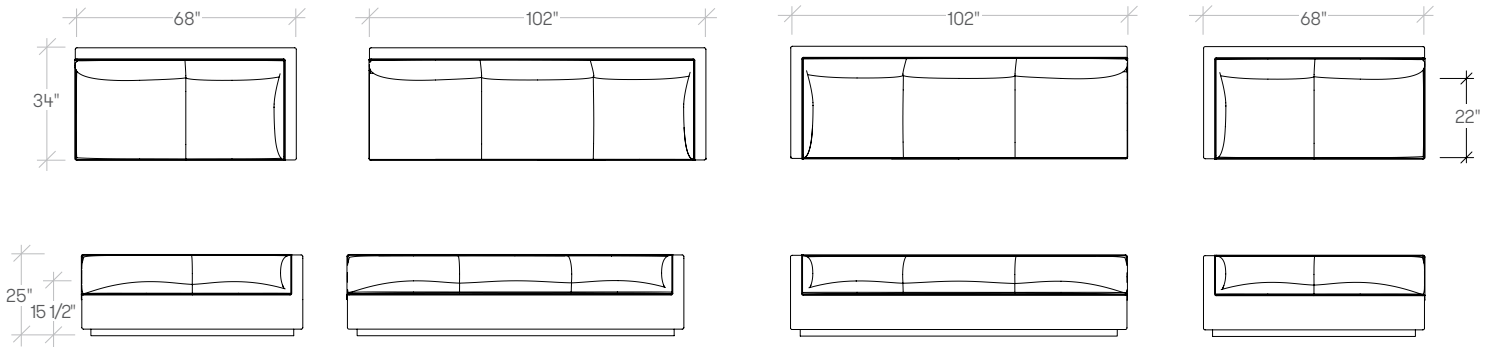

dimensions

- Designed and tested for users up to 300 lbs
- Meets ANSI/BIFMA requirements

dimensions

Sectional Corner
(STLAC)

Sectional Armless
(STLAD)

Sectional RSF Arm LSF Armless
(STLAE)

Sectional LSF Arm RSF Armless
(STLAF)

Sectional Chaise
(STLAG)

Note Arm cannot be used as a corner. For a 90 degree corner, use STLAC1.
RSF - Right Side Facing the seat
LSF - Left Side Facing the seat

infinito

planning

A variety of configurations can be achieved with Infinito paired with other Studio TK pieces, allowing for various configurations. The following typical demonstrate the versatility that can be achieved. All units are built on the same footprint, providing maximum flexibility.