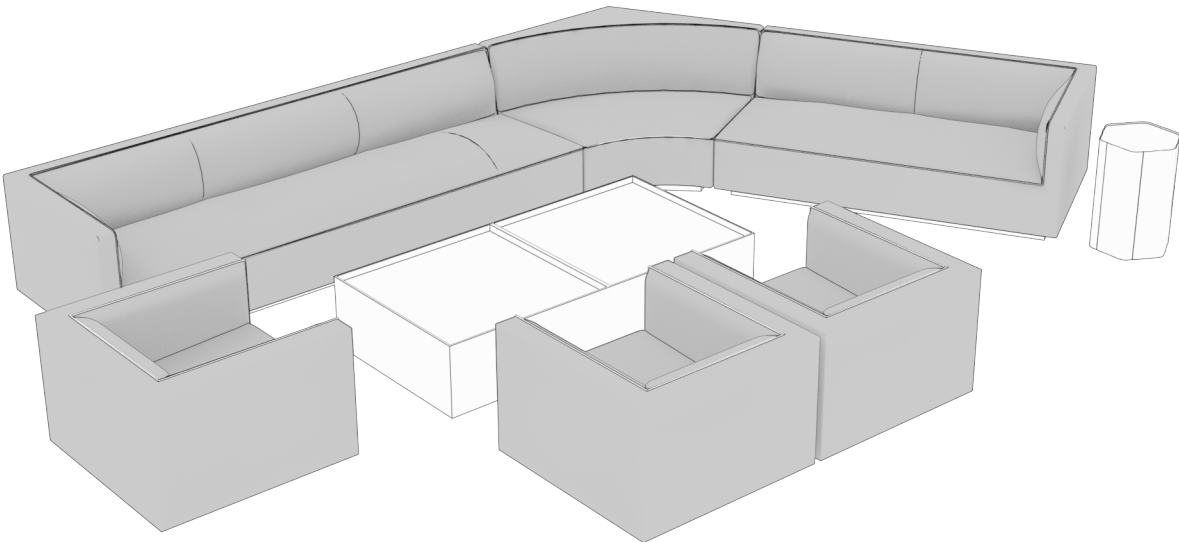

infinito

features

Infinito brings a traditional lounge look with a not-so-classic feel to any scenario. Designed with an intentional, rigid exterior and a soft, relaxed interior, Infinito brings the comforts of home to the office. Available in Lounge Chair, Settee and Three-Seater Sofa configurations with contrasting textile applications possible for multiple variations of color.

Infinito sectional provides all the same comfort and modularity as the Infinito Lounge collection, with an even more lifestyle personality. Ideal for lounges, greeting spaces and public areas, Infinito can be reconfigured in infinite ways since each piece has the same footprint. The Infinito sectional provides even more ability for social connectivity and community.

dimensions

- Designed and tested for users up to 300 lbs
- Meets ANSI/BIFMA requirements

dimensions

Sectional Corner
(STLAC)

Sectional Armless
(STLAD)

Sectional RSF Arm LSF Armless
(STLAE)

Sectional LSF Arm RSF Armless
(STLAF)

Sectional Chaise
(STLAG)

Note Arm cannot be used as a corner. For a 90 degree corner, use STLAC1.
RSF - Right Side Facing the seat
LSF - Left Side Facing the seat

infinito

planning

A variety of configurations can be achieved with Infinito paired with other Studio TK pieces, allowing for various configurations. The following typical demonstrate the versatility that can be achieved. All units are built on the same footprint, providing maximum flexibility.