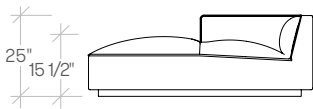

dimensions

- Designed and tested for users up to 300 lbs
- Meets ANSI/BIFMA requirements

dimensions

Sectional Corner
(STLAC)

Sectional Armless
(STLAD)

Sectional RSF Arm LSF Armless
(STLAE)

Sectional LSF Arm RSF Armless
(STLAF)

Sectional Chaise
(STLAG)

Note Arm cannot be used as a corner. For a 90 degree corner, use STLAC1.
RSF - Right Side Facing the seat
LSF - Left Side Facing the seat

infinito

planning

A variety of configurations can be achieved with Infinito paired with other Studio TK pieces, allowing for various configurations. The following typical demonstrate the versatility that can be achieved. All units are built on the same footprint, providing maximum flexibility.