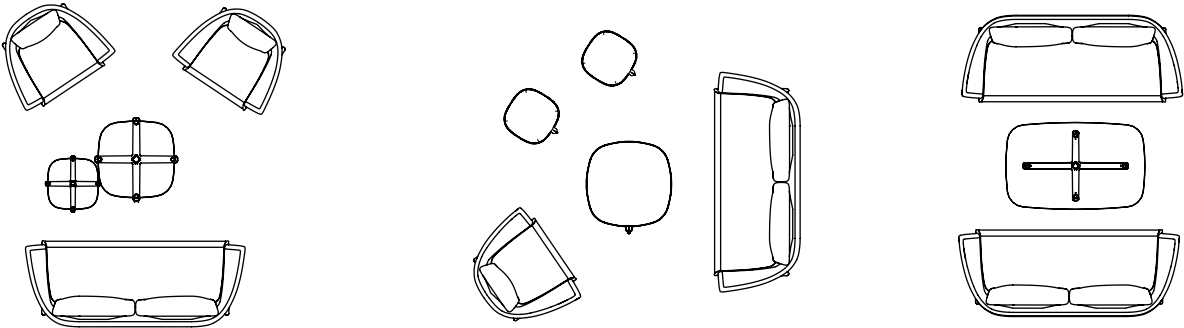

havn

planning

A variety of configurations can be achieved with Havn, allowing for various configurations. The following typical demonstrate the versatility that can be achieved.