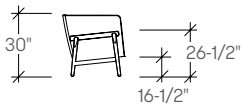

dimensions

- Designed and tested for users up to 300 lbs
- Meets ANSI/BIFMA requirements

Havn Lounge Chair,
Low Back
(STNE)

Havn Lounge Chair,
High Back
(STNF)

Havn Sofa, Low Back
(STNG)

Havn Sofa, High Back
(STNH)