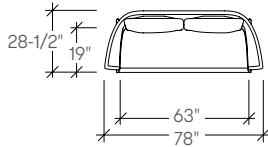

dimensions

- Designed and tested for users up to 300 lbs
- Meets ANSI/BIFMA requirements

Havn Lounge Chair,
Low Back
(STNE)

Havn Lounge Chair,
High Back
(STNF)

Havn Sofa, Low Back
(STNG)

Havn Sofa, High Back
(STNH)