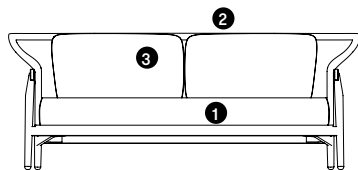

specifying havn finishes

The modularity of Havn permits a wide range of fabric combinations that allows for an expressive use of color, texture and material.

- **1 Seat Upholstery**
  Select the seat upholstery
- **2 Back Upholstery**
  Select the back upholstery
- **3 Bolster Finish**
  Select bolster pillow upholstery

specification example

STNE Havn Lounge Chair, Low Back	
1 Seat fabric Gr.5	4931
2 Back fabric Gr.8	709
3 Bolster finish Gr.3	142
Total:	$5781

STNG Havn Sofa, Low Back	
1 Seat fabric Gr.3	7135
2 Back fabric Gr.5	990
3 Bolster finish Gr.3	376
Total:	$8501

STNF Havn Lounge Chair, High Back	
1 Seat fabric Gr.5	5201
2 Back fabric Gr.8	1328
3 Bolster finish Gr.3	142
Total:	$6671

STNH Havn Sofa, High Back	
1 Seat fabric Gr.3	7405
2 Back fabric Gr.5	1222
3 Base Upholstery Gr.3	376
Total:	$9002

weights

Havn Lounge Chair, Low Back	60 - 65 lbs
Havn Lounge Chair, High Back	65 - 70 lbs
Havn Sofa, Low Back	130 - 140 lbs
Havn Sofa, High Back	140 - 150 lbs

COM/COL material requirement

Yardage is based on a non-patterned fabric. Additional yardage may be required for pattern repeats and the matching required. Leather yield may be affected by the quality of the COL. However, variance in the size of the hides will not affect the yield.

SEAT, BOLSTER AND BACK UPHOLSTERY		COM	COL
		[yards]	[sq. ft.]
Low Back Lounge	Seat	1 1/2	27
	Bolster	1 1/2	27
	Back	4	72
High Back Lounge	Seat	1 1/2	27
	Bolster	1 1/2	27
	Back	7 1/2	135
Low Back Settee	Seat	4	72
	Bolster	4	72
	Back	7 1/2	135
High Back Settee	Seat	4	72
	Bolster	4	72
	Back	9 1/4	167