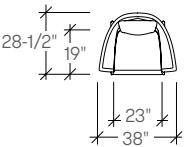

dimensions

- Designed and tested for users up to 300 lbs
- Meets ANSI/BIFMA requirements

Havn Lounge Chair,
Low Back
(STNE)

Havn Lounge Chair,
High Back
(STNF)

Havn Sofa, Low Back
(STNG)

Havn Sofa, High Back
(STNH)