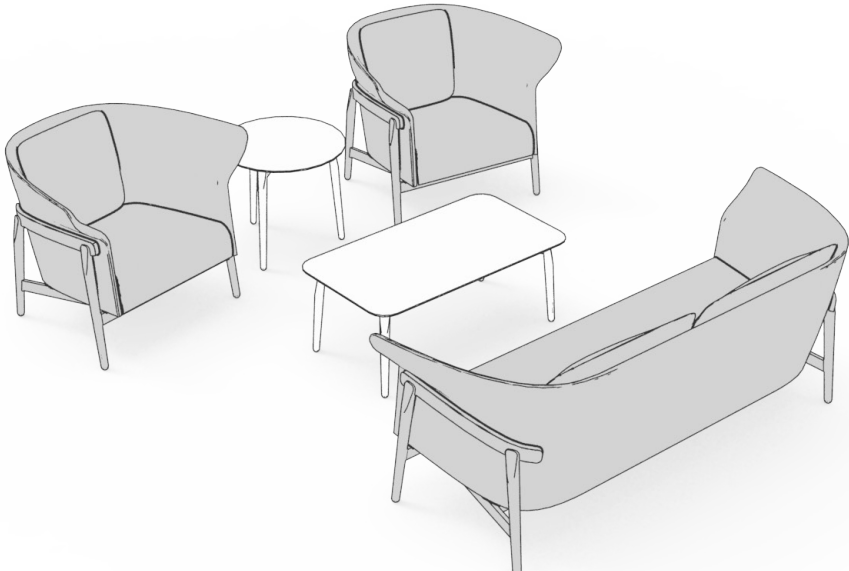

havn

features

Havn is a Scandinavian-inspired seating collection comprising a winged lounge chair and settee. In Danish, “havn” means harbor, suggesting that this lounge chair is a good place to “dock” during the day with a coffee or a book. It’s a retreat from the norms of everyday work.

Havn enables open lounge settings or focused work with its high back. A highly sculptural back that nestles in the craft-oriented frame somewhat “pinches” it together to make the upper form. The back is wrapped organically within the wooden frame, surrounding a soft bolster pillow for comfort. The curved wooden frame cradles the upholstered seat with a carefully crafted void in the rear that makes it visually stunning.

dimensions

- Designed and tested for users up to 300 lbs
- Meets ANSI/BIFMA requirements

Havn Lounge Chair,
Low Back
(STNE)

Havn Lounge Chair,
High Back
(STNF)

Havn Sofa, Low Back
(STNG)

Havn Sofa, High Back
(STNH)