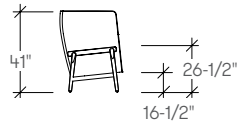

dimensions

- Designed and tested for users up to 300 lbs
- Meets ANSI/BIFMA requirements

Havn Lounge Chair,
Low Back
(STNE)

Havn Lounge Chair,
High Back
(STNF)

Havn Sofa, Low Back
(STNG)

Havn Sofa, High Back
(STNH)