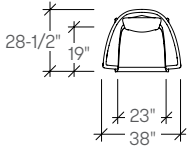

dimensions

- Designed and tested for users up to 300 lbs
- Meets ANSI/BIFMA requirements

Havn Lounge Chair,
Low Back
(STNE)

Havn Lounge Chair,
High Back
(STNF)

Havn Sofa, Low Back
(STNG)

Havn Sofa, High Back
(STNH)