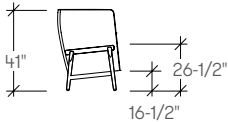

dimensions

- Designed and tested for users up to 300 lbs
- Meets ANSI/BIFMA requirements

Havn Lounge Chair,
Low Back
(STNE)

Havn Lounge Chair,
High Back
(STNF)

Havn Sofa, Low Back
(STNG)

Havn Sofa, High Back
(STNH)