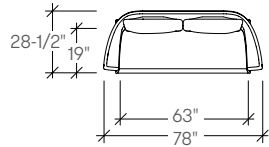

dimensions

- Designed and tested for users up to 300 lbs
- Meets ANSI/BIFMA requirements

Havn Lounge Chair,
Low Back
(STNE)

Havn Lounge Chair,
High Back
(STNF)

Havn Sofa, Low Back
(STNG)

Havn Sofa, High Back
(STNH)