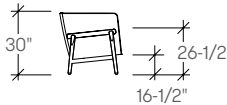

dimensions

- Designed and tested for users up to 300 lbs
- Meets ANSI/BIFMA requirements

Havn Lounge Chair,
Low Back
(STNE)

Havn Lounge Chair,
High Back
(STNF)

Havn Sofa, Low Back
(STNG)

Havn Sofa, High Back
(STNH)