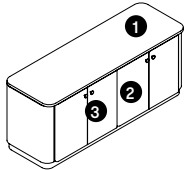

specifying harbour credenza finishes

Harbour Credenzas are available in multiple width options, each featuring a 30" high worksurface and offered in wood veneer or solid surface finishes. Case finishes may be specified in Studio veneer finishes or custom stain options. Standard widths include 54", 72", and 108". The 54" and 72" models are available exclusively in 4-door configurations, while the 108" model is offered in a 6-door configuration only. Hardware may be specified in four foundational paint finishes - Ebony, Platinum, Gilded Ash, and Very White, as well as one fashion paint finish, Soft Gold.

- **1 Surface Finish**
  Select surface finish
- **2 Case Finish**
  Select wood finish
- **3 Hardware Finish**
  Select hardware finish

specification example

Steps involved in specifying Harbour Credenza	Example:
Select the credenza depth	TKEA24
Select the credenza width	TKEA24054
Select the credenza height	TKEA2405430
Select the door configuration	TKEA2405430C4
Select top surface finish	TKEA2405430C4BU
Select top case finish	TKEA2405430C4BUBU
Select hardware finish	TKEA2405430C4BUBU83