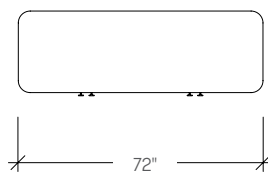

dimensions

Harbour Credenza
(TKEA)

Harbour Credenza
(TKEA)

Harbour Credenza
(TKEA)

harbour credenza

planning

The Harbour Credenza collection offers multiple size options, all available with 30" high surfaces and specified in wood veneer or solid surface finishes. Designed for flexibility, the collection supports a wide range of configurations to suit diverse applications and planning needs. The following typical illustrate the versatility and functional possibilities achievable with Harbour Credenzas.

Price

	Studio Veneer	Custom Wood Stain	Solid Surface	Solid Surface
24"/61cm d x 54"/137cm w x 30"/76cm h, 4-Door	8800	8800	10400	12050
24"/61cm d x 72"/183cm w x 30"/76cm h, 4-Door	10200	10200	12400	14850
24"/61cm d x 108"/274cm w x 30"/76cm h, 6-Door	13150	13150	15950	19200