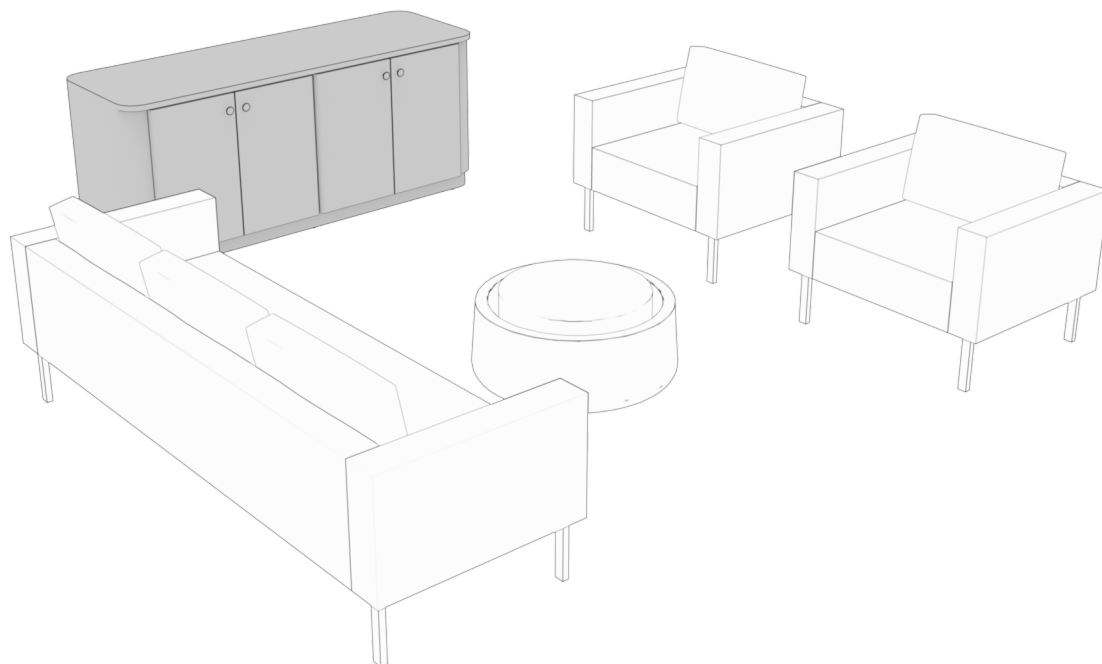

harbour credenza

features

Designed by Alyssa Coletti, Harbour credenzas bring a sense of grounding to the modern, flexible workplace. Softened, rounded corners and a refined, residential-inspired aesthetic reflect a high level of craftsmanship.

Available in three sizes, each credenza offers adaptable storage and is thoughtfully constructed with an emphasis on durability and material integrity. Harbour credenzas keep essentials organized and within reach, delivering a quiet sense of order and lasting quality.

dimensions

Harbour Credenza
(TKEA)

Harbour Credenza
(TKEA)

Harbour Credenza
(TKEA)

harbour credenza

planning

The Harbour Credenza collection offers multiple size options, all available with 30" high surfaces and specified in wood veneer or solid surface finishes. Designed for flexibility, the collection supports a wide range of configurations to suit diverse applications and planning needs. The following typical illustrate the versatility and functional possibilities achievable with Harbour Credenzas.

specifying harbour credenza finishes

Harbour Credenzas are available in multiple width options, each featuring a 30" high worksurface and offered in wood veneer or solid surface finishes. Case finishes may be specified in Studio veneer finishes or custom stain options. Standard widths include 54", 72", and 108". The 54" and 72" models are available exclusively in 4-door configurations, while the 108" model is offered in a 6-door configuration only. Hardware may be specified in four foundational paint finishes - Ebony, Platinum, Gilded Ash, and Very White, as well as one fashion paint finish, Soft Gold.