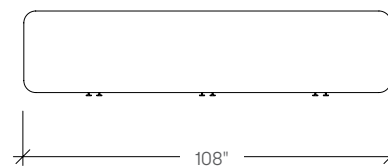

dimensions

Harbour Credenza
(TKEA)

Harbour Credenza
(TKEA)

Harbour Credenza
(TKEA)

harbour credenza

planning

The Harbour Credenza collection offers multiple size options, all available with 30" high surfaces and specified in wood veneer or solid surface finishes. Designed for flexibility, the collection supports a wide range of configurations to suit diverse applications and planning needs. The following typical illustrate the versatility and functional possibilities achievable with Harbour Credenzas.