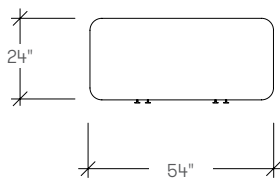

dimensions

Harbour Credenza
(TKEA)

Harbour Credenza
(TKEA)

Harbour Credenza
(TKEA)

harbour credenza

planning

The Harbour Credenza collection offers multiple size options, all available with 30" high surfaces and specified in wood veneer or solid surface finishes. Designed for flexibility, the collection supports a wide range of configurations to suit diverse applications and planning needs. The following typical illustrate the versatility and functional possibilities achievable with Harbour Credenzas.

Price

	Studio Veneer	Custom Wood Stain	Solid Surface	Solid Surface
24"/61cm d x 54"/137cm w x 30"/76cm h, 4-Door	8800	8800	10400	12050
24"/61cm d x 72"/183cm w x 30"/76cm h, 4-Door	10200	10200	12400	14850
24"/61cm d x 108"/274cm w x 30"/76cm h, 6-Door	13150	13150	15950	19200