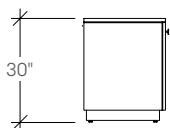

dimensions

Harbour Credenza
(TKEA)

Harbour Credenza
(TKEA)

Harbour Credenza
(TKEA)

harbour credenza

planning

The Harbour Credenza collection offers multiple size options, all available with 30" high surfaces and specified in wood veneer or solid surface finishes. Designed for flexibility, the collection supports a wide range of configurations to suit diverse applications and planning needs. The following typical illustrate the versatility and functional possibilities achievable with Harbour Credenzas.