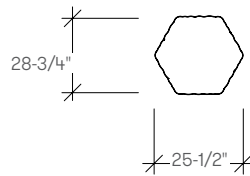

Designed by the London-based studio Pearson Lloyd.

dimensions

- Meets ANSI/BIFMA X5.5

Freehand Side
Table
(STATA)

Freehand 29"
Occasional Table
(STATB11)

Freehand 29"
Occasional Table
(STATB16)

Freehand 26" x 43"
Occasional Table
(STATC)