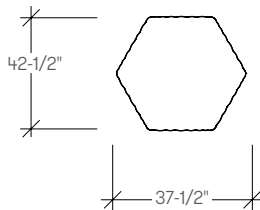

Designed by the London-based studio Pearson Lloyd.

dimensions

- Meets ANSI/BIFMA X5.5

Freehand Side
Table
(STATA)

Freehand 29"
Occasional Table
(STATB11)

Freehand 29"
Occasional Table
(STATB16)

Freehand 26" x 43"
Occasional Table
(STATC)

Freehand 43"
Occasional Table
(STATD)

Freehand 14" x 36"
Occasional Table
(STATE11)

Freehand 14" x 36"
Occasional Table
(STATE16)

freehand tables

planning

With various top sizes, surface materials and base finishes, Freehand Tables offers true personalization of any scenario requiring tables.