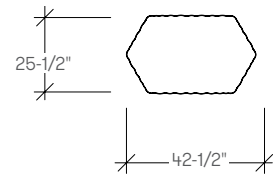

Designed by the London-based studio Pearson Lloyd.

dimensions

- Meets ANSI/BIFMA X5.5

Freehand Side
Table
(STATA)

Freehand 29"
Occasional Table
(STATB11)

Freehand 29"
Occasional Table
(STATB16)

Freehand 26" x 43"
Occasional Table
(STATC)