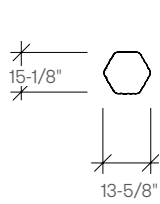

Designed by the London-based studio Pearson Lloyd.

dimensions

- Meets ANSI/BIFMA X5.5

Freehand Side
Table
(STATA)

Freehand 29"
Occasional Table
(STATB11)

Freehand 29"
Occasional Table
(STATB16)

Freehand 26" x 43"
Occasional Table
(STATC)