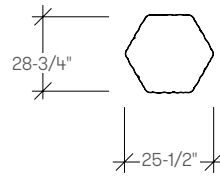

Designed by the London-based studio Pearson Lloyd.

dimensions

- Meets ANSI/BIFMA X5.5

Freehand Side
Table
(STATA)

Freehand 29"
Occasional Table
(STATB11)

Freehand 29"
Occasional Table
(STATB16)

Freehand 26" x 43"
Occasional Table
(STATC)