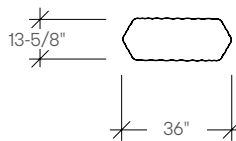

Designed by the London-based studio Pearson Lloyd.

dimensions

- Meets ANSI/BIFMA X5.5

Freehand Side
Table
(STATA)

Freehand 29"
Occasional Table
(STATB11)

Freehand 29"
Occasional Table
(STATB16)

Freehand 26" x 43"
Occasional Table
(STATC)

Freehand 43"
Occasional Table
(STATD)

Freehand 14" x 36"
Occasional Table
(STATE11)

Freehand 14" x 36"
Occasional Table
(STATE16)

freehand tables

planning

With various top sizes, surface materials and base finishes, Freehand Tables offers true personalization of any scenario requiring tables.