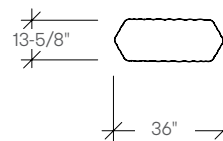

Designed by the London-based studio Pearson Lloyd.

dimensions

- Meets ANSI/BIFMA X5.5

Freehand Side
Table
(STATA)

Freehand 29"
Occasional Table
(STATB11)

Freehand 29"
Occasional Table
(STATB16)

Freehand 26" x 43"
Occasional Table
(STATC)