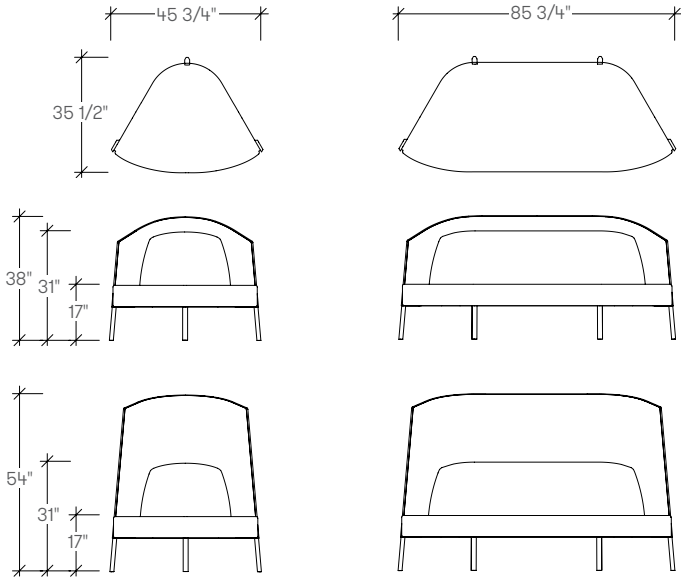

Bevy Round Coffee Table shown.

dimensions

- Designed and tested for users up to 300 lbs
- Meets ANSI/BIFMA requirements

Note
* Due to the height and width of the high-back, it will not fit through a standard 30" wide door. Verify all site dimensions before ordering.