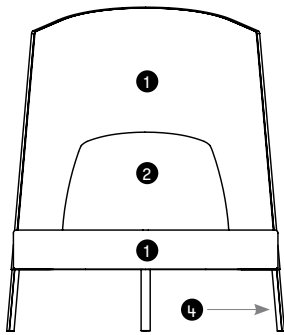

specifying fractals contrasting back finishes

The modularity of Fractals permits a wide range of fabric combinations that allows for an expressive use of color, texture and material. The seat and interior back, outer back and bolster can all be finished in a different fabric if desired.

- **1 Seat & Interior Back**
  Select the seat fabric
- **2 Bolster**
  Select the bolster fabric (it can be the same fabric as the seat or a contrasting fabric)
- **3 Exterior Back**
  Select the exterior back fabric
- **4 Frame**
  Select the frame finish

specification example

STFB1L - Lounge Chair with Contrasting Back Low Back		
1	Seat & Inside Back finish Gr.5	4277
2	Bolster fabric Gr.5	63
3	Exterior Back fabric Gr.5	379
Total:		$4720

STFB1L - Lounge Chair with Contrasting Back Low Back		
1	Seat & Inside Back finish Gr.3	4277
2	Bolster fabric Gr.5	63
3	Exterior Back fabric Gr.9	523
Total:		$4865

STFB1L - Lounge Chair with Contrasting Back Low Back		
1	Seat & Inside Back finish Gr.5	4277
2	Bolster fabric Gr.3	50
3	Exterior Back fabric Gr.5	379
Total:		$4708

COM/COL material requirement

Yardage is based on a non-patterned fabric. Additional yardage may be required for pattern repeats and the matching required. Leather yield may be affected by the quality of the COL. However, variance in the size of the hides will not affect the yield.

SEAT, BOLSTER AND BACK UPHOLSTERY		COM	COL
		[yards]	[sq. ft.]
Interior/Exterior Lounge	Seat & Interior Back	6	108
	Bolster	1 1/4	22 1/2
	Exterior Back	3	54
Interior/Exterior Settee	Seat & Interior Back	8	144
	Bolster	2	36
	Exterior Back	4 1/2	81