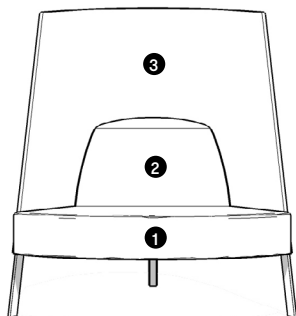

specifying fractals finishes

The modularity of Fractals permits a wide range of fabric and wood combinations that allows for an expressive use of color, texture and material. The back, seat and bolster can all be finished in a different finish if desired.

To specify Fractals in contrasting fabrics, the seat, bolster and back must be specified individually. The seat, bolster and back prices must be added together for a complete price.

- **1 Seat**
  Select the seat fabric
- **2 Bolster**
  Select the bolster fabric (it can be the same fabric as the seat or a contrasting fabric)
- **3 Back**
  Select the back fabric (it can be the same fabric as the seat or a contrasting fabric)

specification example

(contrasting seat, bolster and back)

STFS1L - Fractals Lounge Chair, Contrast Low Back		
1	Seat finish Gr.5	4277
2	Bolster fabric Gr.3	50
3	Back fabric Gr.9	523
Total:		$4852

(same seat, back and contrasting bolster)

STFS1L - Fractals Lounge Chair, Contrast Low Back		
1	Seat finish Gr.5	4277
2	Bolster fabric Gr.3	50
3	Back fabric Gr.5	379
Total:		$4708

COM/COL material requirement

Yardage is based on a non-patterned fabric. Additional yardage may be required for pattern repeats and the matching required. Leather yield may be affected by the quality of the COL. However, variance in the size of the hides will not affect the yield.

SEAT, BOLSTER AND BACK UPHOLSTERY

		COM	COL
		[yards]	[sq. ft.]
Ottoman		3 1/2	63
Low-Back Lounge Chair	Seat	2 1/2	45
	Bolster	1 1/4	22 1/2
	Back	6	108
High-Back Lounge Chair	Seat	2 1/2	45
	Bolster	1 1/4	22 1/2
	Back	6	108
Low-Back Settee	Seat	4 1/2	81
	Bolster	2	36
	Back	8	144
High-Back Settee	Seat	4 1/2	81
	Bolster	2	36
	Back	8	144