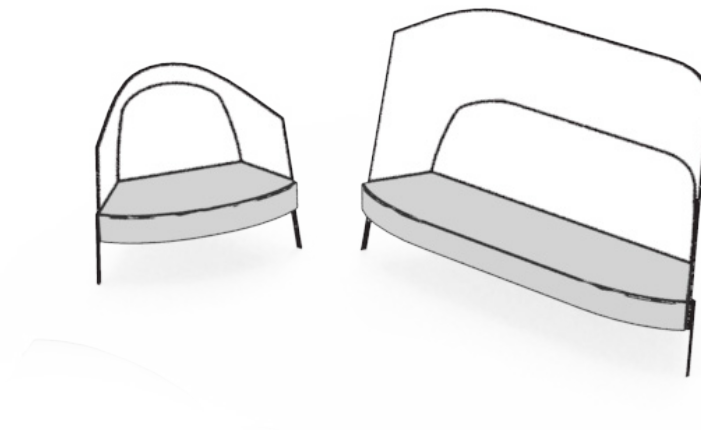

fractals

features

Fractals Seating is boldly innovative and visually compelling and opens up new planning possibilities for contemporary, forward-thinking environments. Fractals is designed to support the worker and groups of team-based workers in open and collaborative environments and to provide a modular program that creates a new level of planning.

Fractals consists of two simple pieces: a Settee and Lounge Chair, with either low or high backs to create various degrees of surround and privacy. An optional power unit is available for added functionality and mounts below the seat.

- Fractals seating elements work alone or together to create environments that focus on the needs of individuals or teams
- The Lounge Chair functions well as an alternative to touchdown desking, offering a seating surface wide enough to support the comfortable use of tablets and laptops
- The higher back on the Settee and Lounge Chair provides a clear delineation of space and creates a great sense of privacy