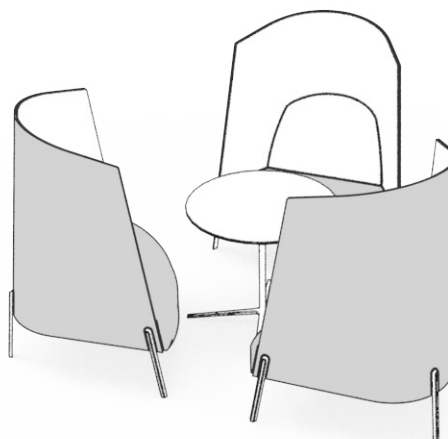

Fractals consists of two simple pieces: a Settee and Lounge Chair, with either low or high backs to create various degrees of surround and privacy. An optional power unit is available for added functionality and mounts below the seat.

- Fractals seating elements work alone or together to create environments that focus on the needs of individuals or teams
- The Lounge Chair functions well as an alternative to touchdown desking, offering a seating surface wide enough to support the comfortable use of tablets and laptops
- The higher back on the Settee and Lounge Chair provides a clear delineation of space and creates a great sense of privacy

Fractals Seating with an interior and exterior back contrasting upholstery creates booth scenarios to allow for cool or muted colors on the exterior and vibrant colors on the interior. The contrast allows for people to be surrounded by colors for inspiration while keeping the exterior muted as to not distract other in the office.