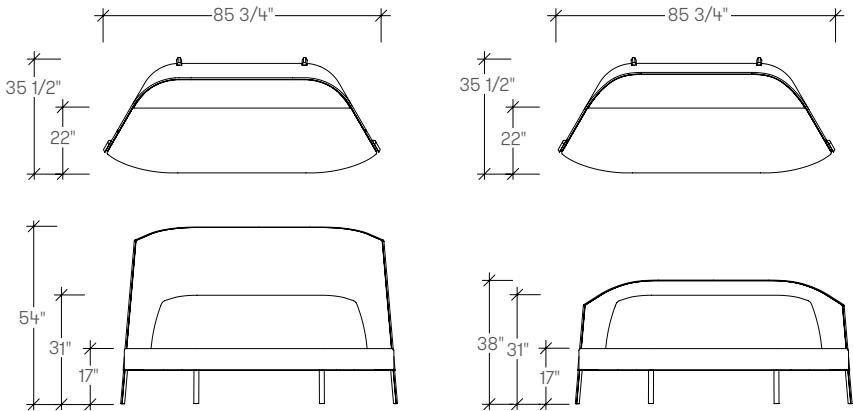

Fractals Settee - Contrasting Outer Back (STFB)