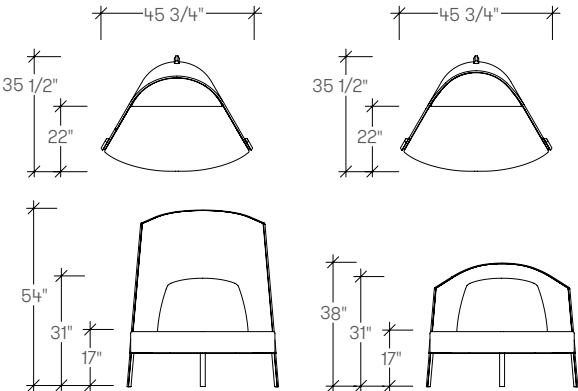

Lounge Chair - Contrasting Outer Back (STFB)