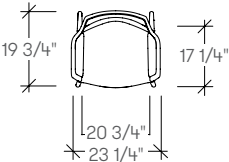

dimensions

- Designed and tested for users up to 300 lbs
- Meets ANSI/BIFMA requirements

Delta Chair (VMDL)

delta by Vondom

planning

A variety of configurations can be achieved with Delta, allowing for various levels of privacy. The following typical demonstrate the versatility that can be achieved.

VMDL delta chair

Product Options

Style	Vondom Plastic
A Arm Chair	C1 White C2 Ecu C3 Black

Note Chairs stack six units high
Weight of chair is 10lbs

A Arm Chair

Price
344