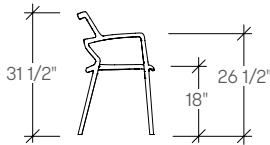

dimensions

- Designed and tested for users up to 300 lbs
- Meets ANSI/BIFMA requirements

Delta Chair (VMDL)

delta by Vondom

planning

A variety of configurations can be achieved with Delta, allowing for various levels of privacy. The following typical demonstrate the versatility that can be achieved.

weights

Delta Chair

9 lbs

indoor / outdoor construction

Delta seating is constructed from a durable polymer that is suitable for use indoors in a protected environment, or outdoors in an environment exposed to the weather and natural elements.

VMDL delta chair

Product Options

Style	Vondom Plastic
A Arm Chair	C1 White C2 Ecu C3 Black

Note Chairs stack six units high
Weight of chair is 10lbs

A Arm Chair

Price
344