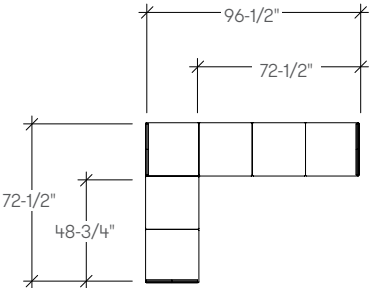

clique

The following outlines the overall dimensions of each Clique bench. Clique dimensions shown in the Studio TK Applications and Pricing Program Guide are a representative of the series and slight dimensional variations occur dependent upon the leg structure. If dimensional information is critical for your project, utilize the symbol for dimensions specific to your model of interest. Symbols are available for download on the Studio TK website.

Six-Seat Bench and Six-Seat Bench with Table

Six-Seat Bench, Left No Back (STP6C)