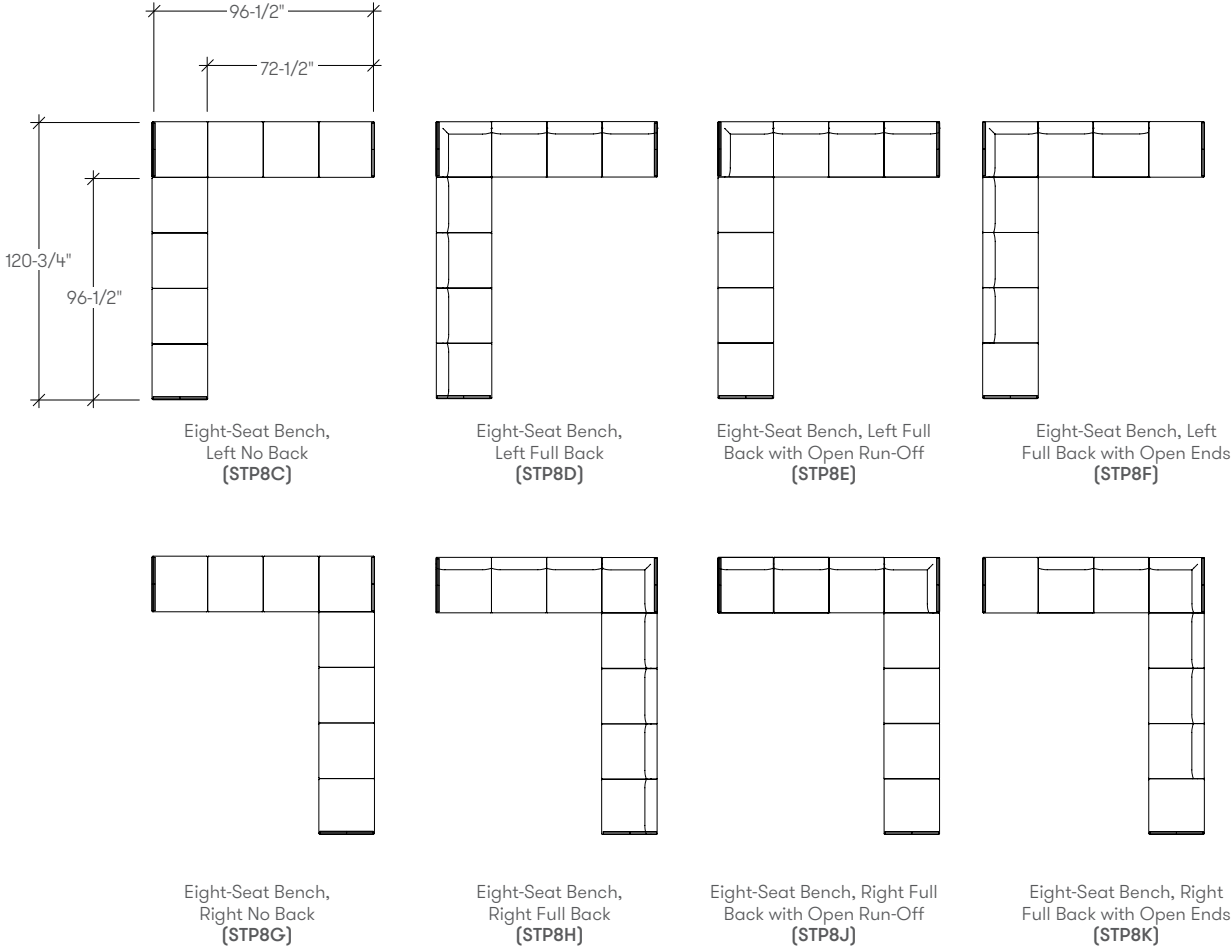

Seven-Seat Bench, Right Full Back (STP7H)

Seven-Seat Bench, Right Full Back with Open Run-Off (STP7J)

Seven-Seat Bench, Right Full Back with Open Ends (STP7K)

clique

The following outlines the overall dimensions of each Clique bench. Clique dimensions shown in the Studio TK Applications and Pricing Program Guide are a representative of the series and slight dimensional variations occur dependent upon the leg structure. If dimensional information is critical for your project, utilize the symbol for dimensions specific to your model of interest. Symbols are available for download on the Studio TK website.

Eight-Seat Bench and Eight-Seat Bench with Table

clique details

The Parallel leg is the leg on the primary bench and the perpendicular leg is on the run off. The orientation of a bench is determined by the location of the parallel and perpendicular legs. Units can be placed side-by-side to create a large "U" shaped lounge spaces. Full Back placement is determined by standing in front of a seat. A "Left Full Back" (corner seat) is to your left when looking at the seat and to your right when sitting in the seat.