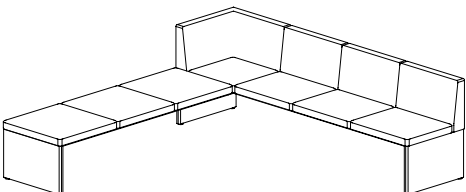

left orientation