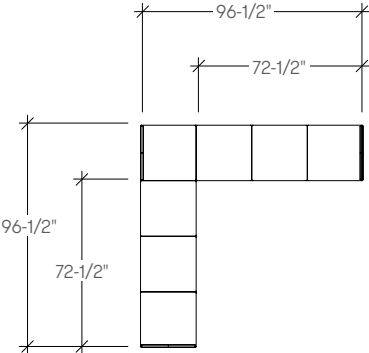

Seven-Seat Bench and Seven-Seat Bench with Table

Seven-Seat Bench, Left No Back (STP7C)