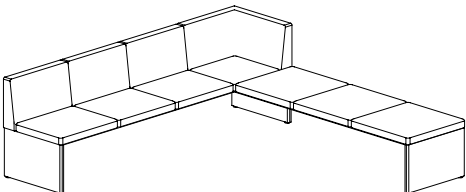

Six-Seat Bench, Right No Back (STP6G)

Six-Seat Bench, Right Full Back (STP6H)

Six-Seat Bench, Right Full Back with Open Run-Off (STP6J)

Six-Seat Bench, Right Full Back with Open Ends (STP6K)

Seven-Seat Bench and Seven-Seat Bench with Table

Seven-Seat Bench, Left No Back (STP7C)

Seven-Seat Bench, Left Full Back (STP7D)

Seven-Seat Bench, Left Full Back with Open Run-Off (STP7E)

Seven-Seat Bench, Left Full Back with Open Ends (STP7F)

Seven-Seat Bench, Right No Back (STP7G)

Seven-Seat Bench, Right Full Back (STP7H)

Seven-Seat Bench, Right Full Back with Open Run-Off (STP7J)

Seven-Seat Bench, Right Full Back with Open Ends (STP7K)

clique

The following outlines the overall dimensions of each Clique bench. Clique dimensions shown in the Studio TK Applications and Pricing Program Guide are a representative of the series and slight dimensional variations occur dependent upon the leg structure. If dimensional information is critical for your project, utilize the symbol for dimensions specific to your model of interest. Symbols are available for download on the Studio TK website.

Eight-Seat Bench and Eight-Seat Bench with Table

clique details

The Parallel leg is the leg on the primary bench and the perpendicular leg is on the run off. The orientation of a bench is determined by the location of the parallel and perpendicular legs. Units can be placed side-by-side to create a large "U" shaped lounge spaces. Full Back placement is determined by standing in front of a seat. A "Left Full Back" (corner seat) is to your left when looking at the seat and to your right when sitting in the seat.