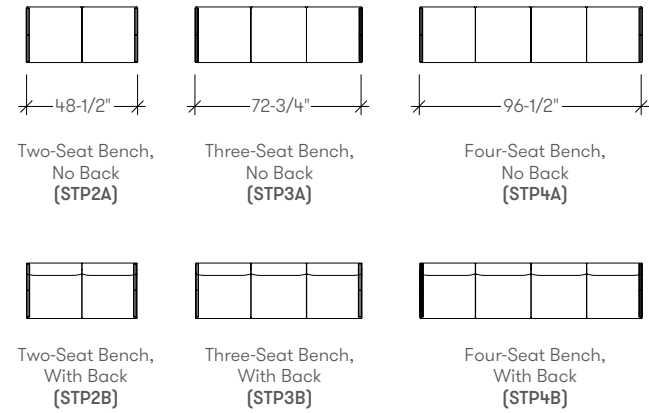

clique

The following outlines the overall dimensions of each Clique bench. Clique dimensions shown in the Studio TK Applications and Pricing Program Guide are a representative of the series and slight dimensional variations occur dependent upon the leg structure. If dimensional information is critical for your project, utilize the symbol for dimensions specific to your model of interest. Symbols are available for download on the Studio TK website.

Two-Seat, Three-Seat, Four-Seat Bench and Bench with Table