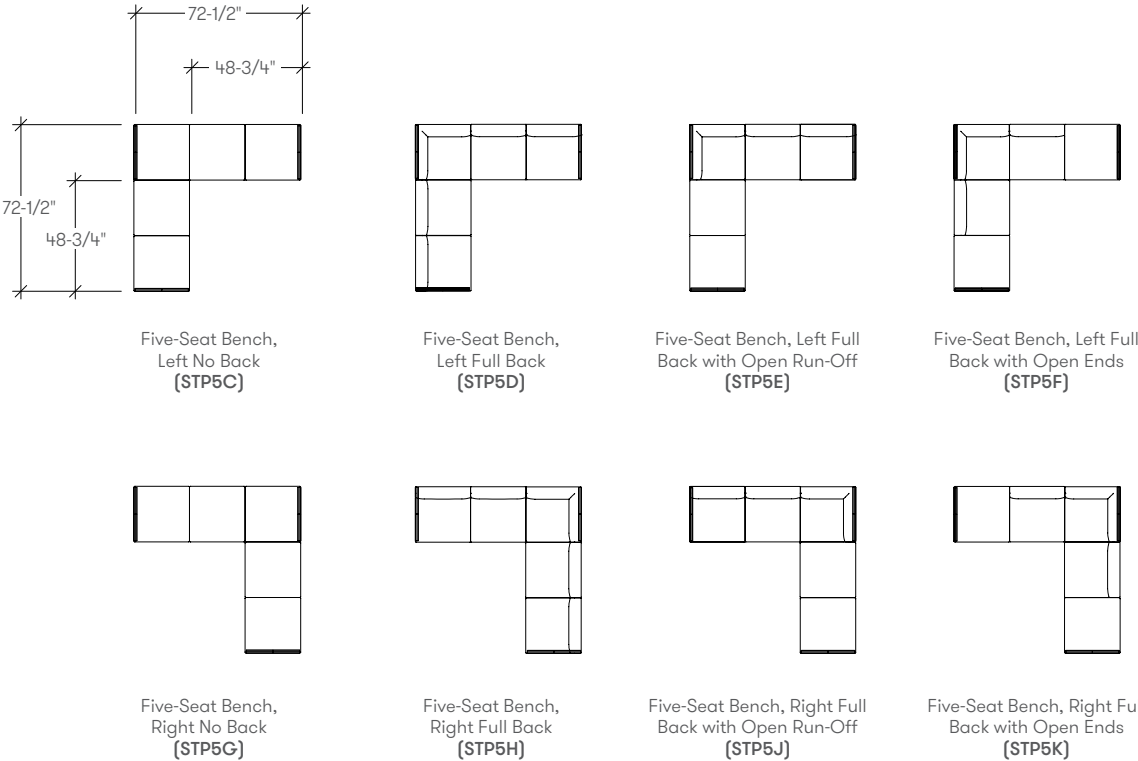

Five-Seat Bench and Five-Seat Bench with Table