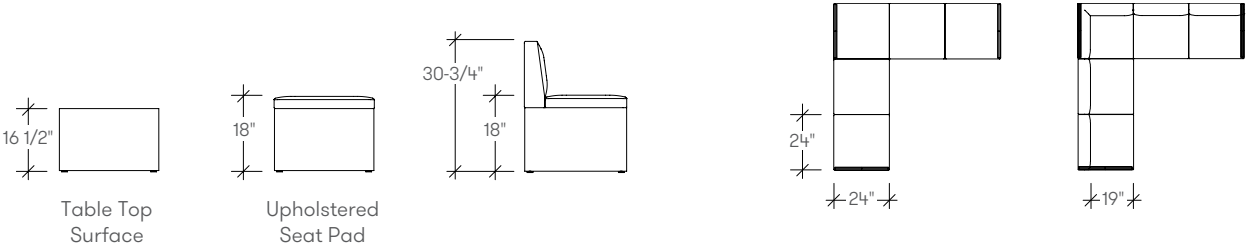

clique

planning

A variety of configurations can be achieved with Clique benches. The following typical demonstrate the versatility that can be achieved.

dimensions

- Designed and tested for users up to 300 lbs
- Clique seating meets ANSI/BIFMA X5.4 requirements
- Clique tables meet ANSI/BIFMA X5.5 requirements

An 18" seat height is recommended for use with a 29" high table.

clique

The following outlines the overall dimensions of each Clique bench. Clique dimensions shown in the Studio TK Applications and Pricing Program Guide are a representative of the series and slight dimensional variations occur dependent upon the leg structure. If dimensional information is critical for your project, utilize the symbol for dimensions specific to your model of interest. Symbols are available for download on the Studio TK website.