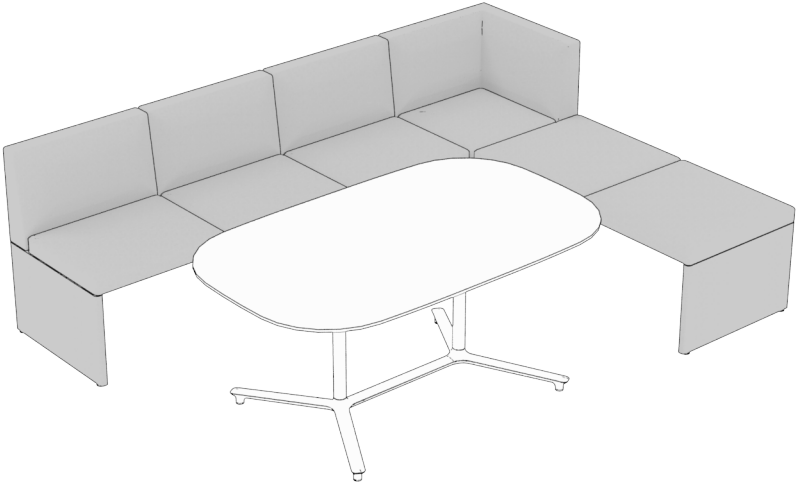

clique

features

The Clique Bench series configures to today’s diverse office landscape. It is an agile seating system that acts as a perimeter bench program or as a freestanding, soft collaborative bench for impromptu meetings. The ability to pair 29" high worktables allows Clique to be used in a traditional work height setting with a lifestyle approach. The variation of back styles and two leg options allows for countless applications where no two spaces look the same.

Clique benches consist of the following styles.

Five-Seat Bench,
Left No Back
(shown)

Five-Seat Bench,
Left Full Back
(shown)

Five-Seat Bench,
Left Full Back with
Open Run-Off
(shown)

Five-Seat Bench,
Left Full Back with
Open Ends
(shown)

Five-Seat Bench,
with Table, No Back
(shown)

Five-Seat Bench,
with Table, Full Back
(shown)

Five-Seat Bench,
with Table, Full
Back, Right Run-Off
(shown)

Five-Seat Bench,
with Table, Full Back
with Open Ends
(shown)