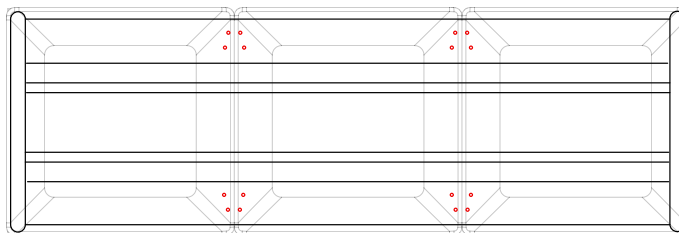

Eight-Seat Bench and Eight-Seat Bench with Table

clique details

The Parallel leg is the leg on the primary bench and the perpendicular leg is on the run off. The orientation of a bench is determined by the location of the parallel and perpendicular legs. Units can be placed side-by-side to create a large "U" shaped lounge spaces. Full Back placement is determined by standing in front of a seat. A "Left Full Back" (corner seat) is to your left when looking at the seat and to your right when sitting in the seat.

upholstered leg

metal leg

wood leg

clique power accessories

Power can be accepted on any bench style and placed in any set of holes desired by the user. Power accessory is sold separately.

Power can be routed on the underside of the bench with magnetic cable managers to the nearest leg or power monument.

Power can be attached between any seat and on either side of the bench, as well for all configurations of the bench.

specification example

STP2AU Clique Bench, Two-Seat, No Back, Upholstered Leg		
①	Seat Fabric Gr. 3	3027
②	Leg Finish Gr. 5	330
Total:		\$3357