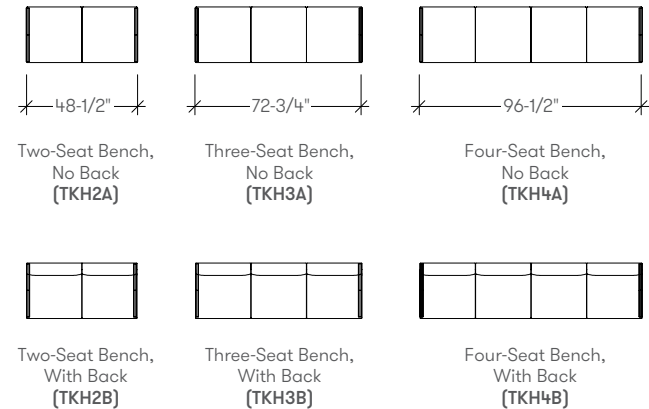

clique luxe

The following outlines the overall dimensions of each Clique Luxe bench. Dimensions shown in the Studio TK Applications and Pricing Program Guide are a representative of the series and slight dimensional variations occur dependent upon the leg structure. If dimensional information is critical for your project, utilize the symbol for dimensions specific to your model of interest. Symbols are available for download on the Studio TK website.

Two-Seat, Three-Seat, Four-Seat Bench and Bench with Table