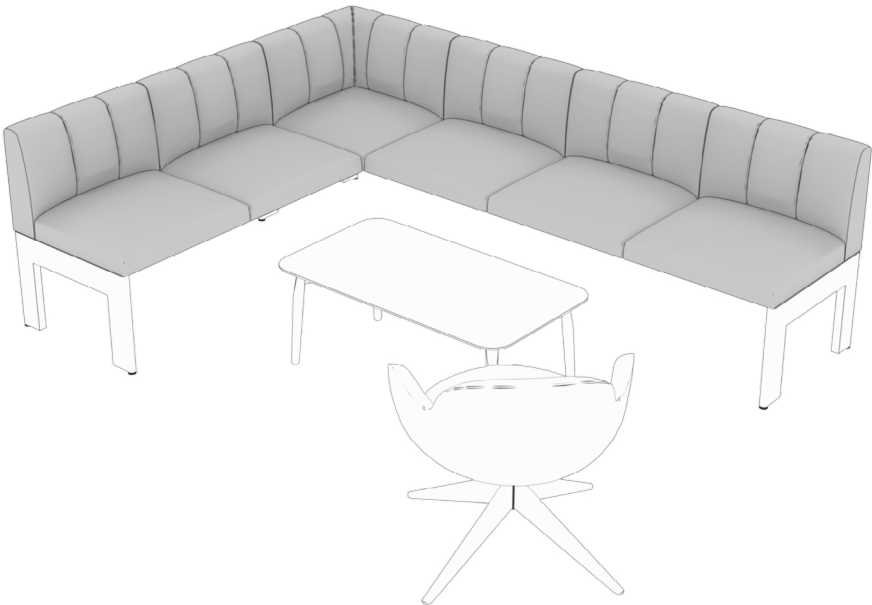

clique luxe

features

Clique Luxe builds on the flexibility and modularity of the original Clique Bench collection, offering a refined, step-up option for applications that call for greater comfort and visual warmth. Designed by Mario Ruiz, Clique Luxe features enhanced seat and back cushioning with tailored tufting details that add texture and softness, creating a more supportive and inviting sitting experience. A wood leg option further elevates the collection’s aesthetic.

Clique Luxe maintains the subtle thin geometry, agile configurations, and planning versatility that define Clique. Benches with or without backs, sectional and back-to-back configurations, and stand-alone applications make the system well-suited for meeting rooms, cafés, lobbies, and shared spaces.

With integrated tables and power accessories to support longer stays, Clique Luxe seamlessly bridges workplace, hospitality, and collaborative environments, creating inviting, adaptable spaces for today’s mobile worker.

Clique Luxe benches consist of the following styles.