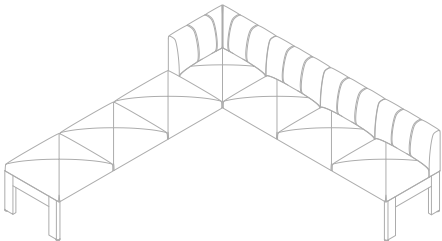

left orientation