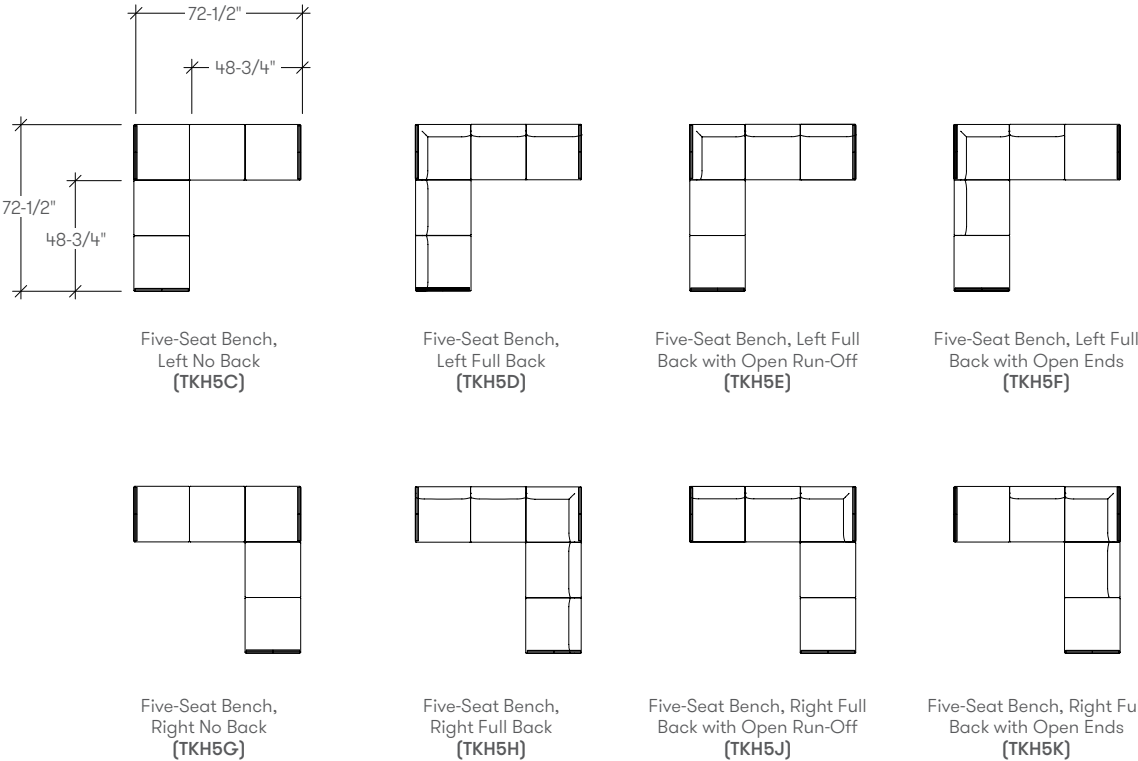

Five-Seat Bench and Five-Seat Bench with Table