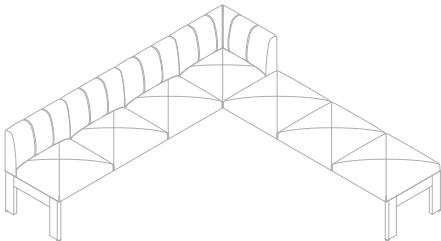

## Seven-Seat Bench and Seven-Seat Bench with Table

Seven-Seat Bench,  
Left No Back  
(TKH7C)

Seven-Seat Bench,  
Left Full Back  
(TKH7D)

Seven-Seat Bench, Left Full  
Back with Open Run-Off  
(TKH7E)

Seven-Seat Bench, Left  
Full Back with Open Ends  
(TKH7F)

Seven-Seat Bench,  
Right No Back  
(TKH7G)

Seven-Seat Bench,  
Right Full Back  
(TKH7H)

Seven-Seat Bench, Right Full  
Back with Open Run-Off  
(TKH7J)

Seven-Seat Bench, Right  
Full Back with Open Ends  
(TKH7K)

# clique luxe

The following outlines the overall dimensions of each Clique bench. Clique dimensions shown in the Studio TK Applications and Pricing Program Guide are a representative of the series and slight dimensional variations occur dependent upon the leg structure. If dimensional information is critical for your project, utilize the symbol for dimensions specific to your model of interest. Symbols are available for download on the Studio TK website.

## clique luxe details

The Parallel leg is the leg on the primary bench and the perpendicular leg is on the run off. The orientation of a bench is determined by the location of the parallel and perpendicular legs. Units can be placed side-by-side to create a large 'U' shaped lounge spaces. Full Back placement is determined by standing in front of a seat. A "Left Full Back" (corner seat) is to your left when looking at the seat and to your right when sitting in the seat.