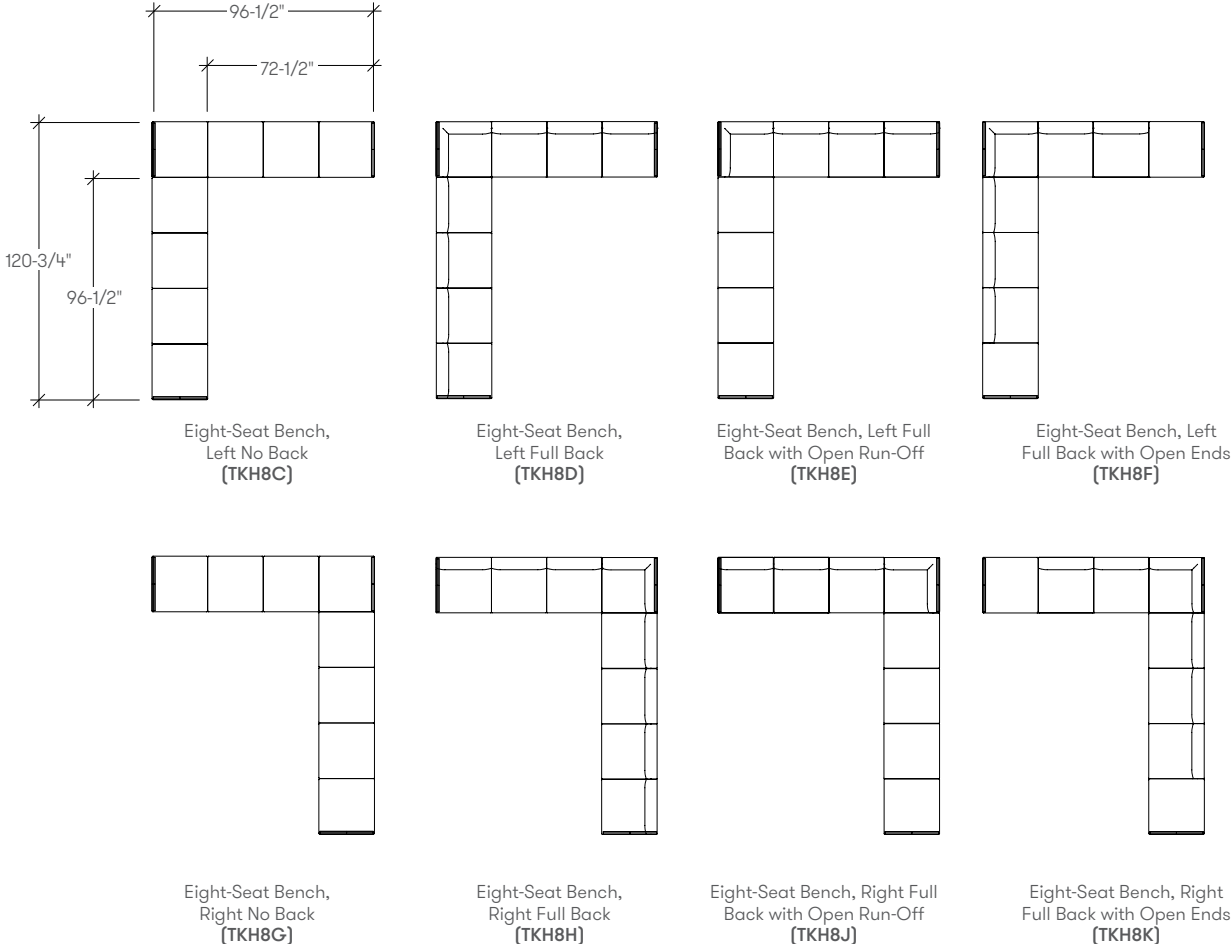

## clique luxe details

The Parallel leg is the leg on the primary bench and the perpendicular leg is on the run off. The orientation of a bench is determined by the location of the parallel and perpendicular legs. Units can be placed side-by-side to create a large 'U' shaped lounge spaces. Full Back placement is determined by standing in front of a seat. A "Left Full Back" (corner seat) is to your left when looking at the seat and to your right when sitting in the seat.