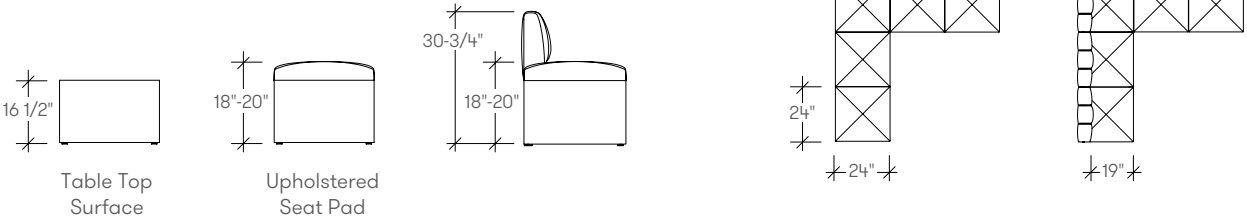

## dimensions

- Designed and tested for users up to 300 lbs
- Clique Luxe seating meets ANSI/BIFMA X5.4 requirements
- Clique Luxe tables meet ANSI/BIFMA X5.5 requirements

An 18"-20" seat height is recommended for use with a 29" high table.