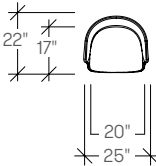

dimensions

Clip dimensions shown in the Studio TK Applications and Pricing Program Guide are a representative of the series and slight dimensional variations occur dependent upon the leg structure. If dimensional information is critical for your project, utilize the symbol for dimensions specific to your model of interest. Symbols are available for download on the Studio TK website.

- Designed and tested for users up to 300 lbs
- Meets ANSI/BIFMA requirements

Clip Chair, Four Leg (STJL)