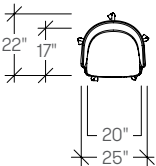

dimensions

Clip dimensions shown in the Studio TK Applications and Pricing Program Guide are a representative of the series and slight dimensional variations occur dependent upon the leg structure. If dimensional information is critical for your project, utilize the symbol for dimensions specific to your model of interest. Symbols are available for download on the Studio TK website.

- Designed and tested for users up to 300 lbs
- Meets ANSI/BIFMA requirements

Clip Chair, Four Leg (STJL)