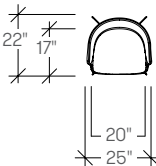

dimensions

Clip dimensions shown in the Studio TK Applications and Pricing Program Guide are a representative of the series and slight dimensional variations occur dependent upon the leg structure. If dimensional information is critical for your project, utilize the symbol for dimensions specific to your model of interest. Symbols are available for download on the Studio TK website.

- Designed and tested for users up to 300 lbs
- Meets ANSI/BIFMA requirements

Clip Chair, Four Leg (STJL)