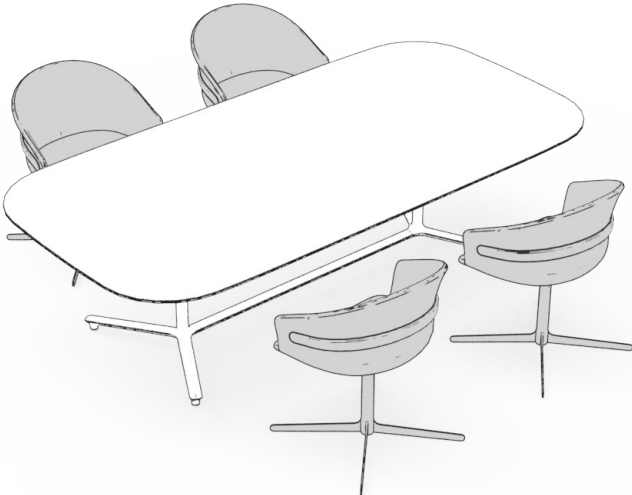

clip

features

Clip is a versatile seating option designed by the Swedish architectural and design partnership of Claesson Koivisto Rune. Inspired by the common hair band, Clip's curved shape supports and wraps around the user, affording both comfort and a sense of openness. Designed for Studio TK, the rounded aesthetic is accentuated by taut upholstery; crisp, clean stitching; and bolstered in the back with a custom-designed clip.

Clip features a wide range of colors that can create a warm and inviting environment with the use of neutral colors, or an attention getting and iconic atmosphere with a pop of color. Clip's base is available in a five-star task with casters, four-star swivel with glides, four-leg in metal, and four-leg in wood to suit a host of commercial settings. Bases are finished in polished aluminum, powder painted, or a hardwood wood option.