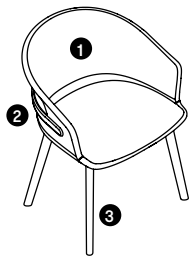

- Designed and tested for users up to 300 lbs
- Meets ANSI/BIFMA requirements

Clip Chair, Four Leg (STJL)

Clip Chair, Five Star Task (STJT)

Clip Chair, Wood Four Leg (STJW)

Clip Chair, Four Star Swivel (STJS)

clip

planning

A variety of configurations can be achieved with Clip, allowing for various configurations. The following typical demonstrate the versatility that can be achieved.

specifying clip finishes

The modularity of Clip permits a wide range of fabric combinations that allows for an expressive use of color, texture and material.

- 1 Seat Upholstery**
Select the seat upholstery
- 2 Band Finish**
Select the band finish
- 3 Base Finish**
Select base finish

specification example

STJL Clip Chair, Four Leg		
1	Seat fabric, Gr.5	2207
2	Band finish, Fundamental	0
3	Base finish, Fundamental	0
Total:		\$2207

STJS Clip Chair, Four Star Swivel		
1	Seat fabric, Gr.5	2400
2	Band finish, Fundamental	0
3	Base finish, Fundamental	0
Total:		\$2400

STJL Clip Chair, Four Leg		
1	Seat fabric, Gr.5	2207
2	Band finish, Fashion	70
3	Base finish, Fundamental	0
Total:		\$2277