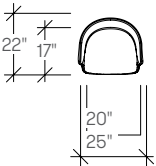

dimensions

Clip dimensions shown in the Studio TK Applications and Pricing Program Guide are a representative of the series and slight dimensional variations occur dependent upon the leg structure. If dimensional information is critical for your project, utilize the symbol for dimensions specific to your model of interest. Symbols are available for download on the Studio TK website.

- Designed and tested for users up to 300 lbs
- Meets ANSI/BIFMA requirements

Clip Chair, Four Leg (STJL)