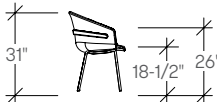

dimensions

Clip dimensions shown in the Studio TK Applications and Pricing Program Guide are a representative of the series and slight dimensional variations occur dependent upon the leg structure. If dimensional information is critical for your project, utilize the symbol for dimensions specific to your model of interest. Symbols are available for download on the Studio TK website.

- Designed and tested for users up to 300 lbs
- Meets ANSI/BIFMA requirements

Clip Chair, Four Leg (STJL)

Clip Chair, Five Star Task (STJT)

Clip Chair, Wood Four Leg (STJW)

Clip Chair, Four Star Swivel (STJS)