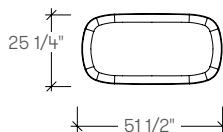

cesto

dimensions

- Designed and tested for users up to 300 lbs
- Meets ANSI/BIFMA requirements