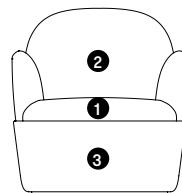

STGA

- **1 Seat Upholstery**
  Select the seat upholstery
- **2 Back Upholstery**
  Select the back upholstery
- **3 Base Finish**
  Select knit finish or base upholstery