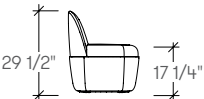

Cesto Pouf with Back, Knit Base
[STGG]