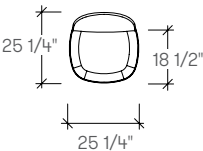

cesto

dimensions

- Designed and tested for users up to 300 lbs
- Meets ANSI/BIFMA requirements