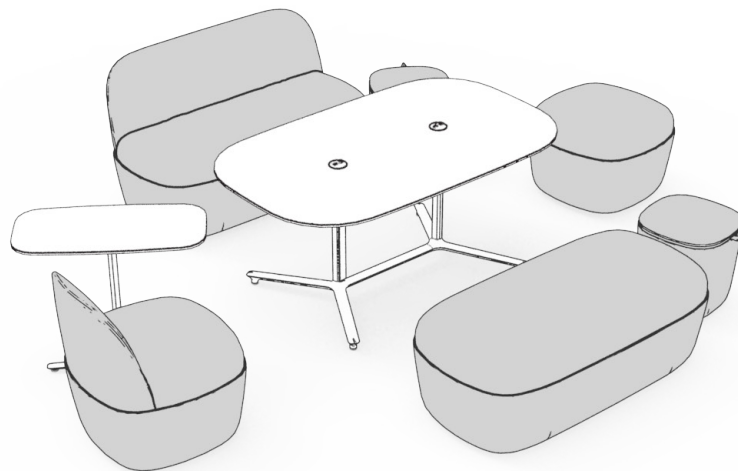

cesto

features

Cesto, spanish for 'basket', is a collection of interactive seating and table elements designed to address the dynamic collaborative and social behaviors typical of today's work environment. The lightweight, easily mobile poufs allow for people within the office to move pieces around the space at their hearts content. The stools allow for quick touchdown collaboration at traditional 29" high tables and the poufs and benches with or without backs were designed for more social spaces and allowing for collaborative work at a 26" high table.

cesto

dimensions

- Designed and tested for users up to 300 lbs
- Meets ANSI/BIFMA requirements

Cesto Stool, Knit Base
[STGA]

Cesto Stool, Fabric Base
[STGB]

Cesto Pouf, Knit Base
[STGC]

Cesto Pouf, Fabric Base
[STGD]