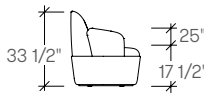

Cesto Lounge Chair,
[STGI]