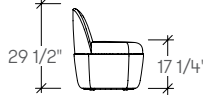

Cesto Pouf with Back, Fabric Base
[STGH]