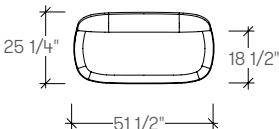

cesto

dimensions

- Designed and tested for users up to 300 lbs
- Meets ANSI/BIFMA requirements

Cesto Pouf with Back, Knit Base
[STGG]

Cesto Pouf with Back, Fabric Base
[STGH]