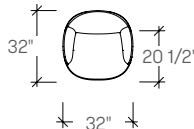

cesto

dimensions

- Designed and tested for users up to 300 lbs
- Meets ANSI/BIFMA requirements