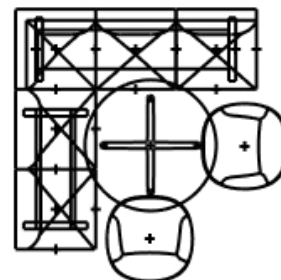

cesto

planning

A variety of configurations can be achieved with Cesto, allowing for various configurations. The following typical demonstrate the versatility that can be achieved.

specifying cesto finishes

The modularity of Cesto permits a wide range of fabric combinations that allows for an expressive use of color, texture and material.

STGA

- **1 Seat Upholstery**
  Select the seat upholstery
- **2 Back Upholstery**
  Select the back upholstery
- **3 Base Finish**
  Select knit finish or base upholstery

STGI

- **1 Seat Upholstery**
  Select Seat Upholstery
- **2 Back & Arm Upholstery**
  Select Back & Arm Upholstery
- **3 Base Upholstery**
  Select Base Upholstery

specification example

STGGN Cesto Pouf with Back, Knit Base, No Caster		
1	Seat fabric Gr.5	2355
2	Back fabric Gr.5	198
Total:		$2554

STGGN Cesto Pouf with Back, Knit Base, No Caster		
1	Seat fabric Gr.5	2355
2	Back fabric Gr.3	140
Total:		$2495

STGGN Cesto Pouf with Back, Knit Base, No Caster		
1	Seat fabric Gr.5	2355
2	Back fabric Gr.9	291
Total:		$2647

STGHN Cesto Pouf with Back, Fabric Base, No Caster		
1	Seat fabric Gr.5	2482
2	Back fabric Gr.5	198
3	Base Upholstery Gr.5	264
Total:		$2945

STGHN Cesto Pouf with Back, Fabric Base, No Caster		
1	Seat fabric Gr.5	2482
2	Back fabric Gr.3	140
3	Base Upholstery Gr.5	264
Total:		$2885

STGHN Cesto Pouf with Back, Fabric Base, No Caster		
1	Seat fabric Gr.5	2482
2	Back fabric Gr.9	291
3	Base Upholstery Gr.5	264
Total:		$3037

STGIC Cesto Lounge, Caster Base		
1	Seat fabric Gr.5	3232
2	Back and Arm fabric Gr.3	278
3	Base Upholstery Gr.5	198
Total:		$3708