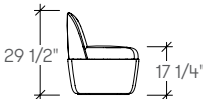

Cesto Bench with Back, Fabric Base
[STGK]