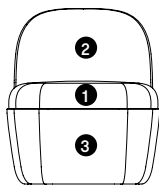

specifying cesto finishes

The modularity of Cesto permits a wide range of fabric combinations that allows for an expressive use of color, texture and material.