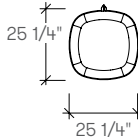

cesto

dimensions

- Designed and tested for users up to 300 lbs
- Meets ANSI/BIFMA requirements

Cesto Stool, Knit Base
[STGA]

Cesto Stool, Fabric Base
[STGB]

Cesto Pouf, Knit Base
[STGC]

Cesto Pouf, Fabric Base
[STGD]