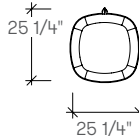

cesto

dimensions

- Designed and tested for users up to 300 lbs
- Meets ANSI/BIFMA requirements

Cesto Stool, Knit Base
[STGA]

Cesto Stool, Fabric Base
[STGB]

Cesto Pouf, Knit Base
[STGC]

Cesto Pouf, Fabric Base
[STGD]