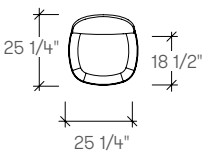

cesto

dimensions

- Designed and tested for users up to 300 lbs
- Meets ANSI/BIFMA requirements

Cesto Stool, Knit Base
[STGA]

Cesto Stool, Fabric Base
[STGB]

Cesto Pouf, Knit Base
[STGC]

Cesto Pouf, Fabric Base
[STGD]