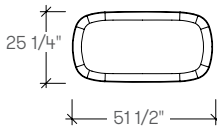

cesto

dimensions

- Designed and tested for users up to 300 lbs
- Meets ANSI/BIFMA requirements