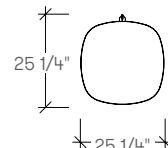

dimensions

- Meets ANSI/BIFMA X5.5

Cesto Side Table,
Knit Base
[STGTA]

Cesto Side Table,
Fabric Base
[STGTB]

Cesto Coffee Table,
Knit Base
[STGTC]

Cesto Coffee Table,
Fabric Base
[STGTD]

Cesto Rectangular
Coffee Table, Knit Base
[STGTE]