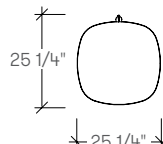

dimensions

- Meets ANSI/BIFMA X5.5

Cesto Side Table,
Knit Base
[STGTA]

Cesto Side Table,
Fabric Base
[STGTB]

Cesto Coffee Table,
Knit Base
[STGTC]

Cesto Coffee Table,
Fabric Base
[STGTD]

Cesto Rectangular
Coffee Table, Knit Base
[STGTE]