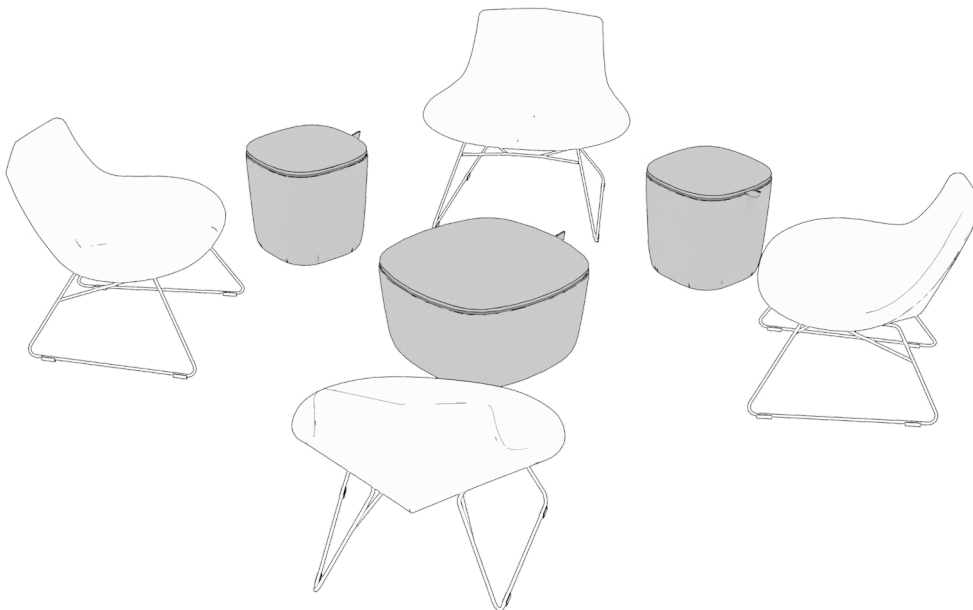

cesto tables

features

Cesto, Spanish for 'basket', is a collection of interactive seating and table elements designed to address the dynamic collaborative and social behaviors typical of today's work environment. The lightweight, easily mobile tables allow for people within the office to move pieces around the space at their hearts content. Composed of an upholstered bottom element and a variety of functional tops, this simple collection offers a comprehensive family of furnishings for the new social office landscape.

dimensions

- Meets ANSI/BIFMA X5.5

Cesto Side Table,
Knit Base
[STGTA]

Cesto Side Table,
Fabric Base
[STGTB]

Cesto Coffee Table,
Knit Base
[STGTC]

Cesto Coffee Table,
Fabric Base
[STGTD]

Cesto Rectangular
Coffee Table, Knit Base
[STGTE]

Cesto Rectangular Coffee
Table, Fabric Base
[STGTF]

cesto tables

planning

With various top sizes, surface materials and base finishes, Cesto Tables offers true personalization of any scenario requiring tables.