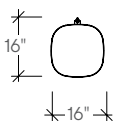

dimensions

- Meets ANSI/BIFMA X5.5

Cesto Side Table,
Knit Base
[STGTA]

Cesto Side Table,
Fabric Base
[STGTB]

Cesto Coffee Table,
Knit Base
[STGTC]

Cesto Coffee Table,
Fabric Base
[STGTD]

Cesto Rectangular
Coffee Table, Knit Base
[STGTE]