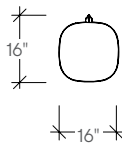

dimensions

- Meets ANSI/BIFMA X5.5

Cesto Side Table,
Knit Base
[STGTA]

Cesto Side Table,
Fabric Base
[STGTB]

Cesto Coffee Table,
Knit Base
[STGTC]

Cesto Coffee Table,
Fabric Base
[STGTD]

Cesto Rectangular
Coffee Table, Knit Base
[STGTE]