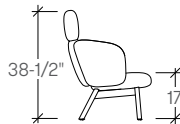

braso by Artifort

features

Offered through a partnership with Artifort in Schijndel, The Netherlands, Braso from Artifort invites you to make yourself comfortable by embracing you. Designed by Khodi Feiz, these inviting chairs feature unique armrests inspired by the natural form of the human arm, making it easy to relax. The corners on Braso are individual joints that bend together for a curve, inviting the user to sit at an angle comfortably with an easy line of sight for social conversations. Choose from a low-back easy chair or high-back armchair with extra head support for even more comfort. Both are available with a hardwood four-leg base or a steel four-star swivel base finished in Studio TK's Fundamental and Fashion powder paints.

dimensions

- Meets ANSI/BIFMA X5.4

Braso Four Star Swivel Low Back Chair (ARX1XL)

Braso Wood Four Leg Low Back Chair (ARX1WL)

Braso Four Star Swivel High Back Chair (ARX1XH)

Braso Wood Four Leg High Back Chair (ARX1WH)