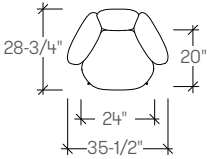

dimensions

- Meets ANSI/BIFMA X5.4

Braso Four Star Swivel Low Back Chair (ARX1XL)

Braso Wood Four Leg Low Back Chair (ARX1WL)

Braso Four Star Swivel High Back Chair (ARX1XH)

Braso Wood Four Leg High Back Chair (ARX1WH)