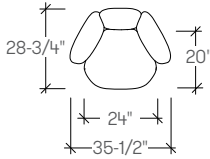

dimensions

- Meets ANSI/BIFMA X5.4

Braso Four Star Swivel Low Back Chair (ARX1XL)

Braso Wood Four Leg Low Back Chair (ARX1WL)

Braso Four Star Swivel High Back Chair (ARX1XH)

Braso Wood Four Leg High Back Chair (ARX1WH)