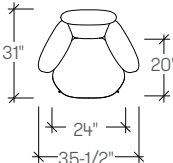

dimensions

- Meets ANSI/BIFMA X5.4

Braso Four Star Swivel Low Back Chair (ARX1XL)

Braso Wood Four Leg Low Back Chair (ARX1WL)

Braso Four Star Swivel High Back Chair (ARX1XH)

Braso Wood Four Leg High Back Chair (ARX1WH)