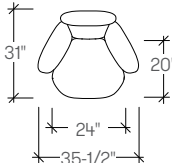

dimensions

- Meets ANSI/BIFMA X5.4

Braso Four Star Swivel Low Back Chair (ARX1XL)

Braso Wood Four Leg Low Back Chair (ARX1WL)

Braso Four Star Swivel High Back Chair (ARX1XH)

Braso Wood Four Leg High Back Chair (ARX1WH)