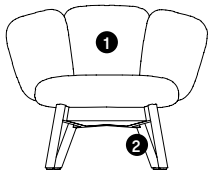

dimensions

- Meets ANSI/BIFMA X5.4

Braso Four Star Swivel Low Back Chair (ARX1XL)

Braso Wood Four Leg Low Back Chair (ARX1WL)

Braso Four Star Swivel High Back Chair (ARX1XH)

Braso Wood Four Leg High Back Chair (ARX1WH)

specifying braso finishes

- 1 Upholstery**
Select the seat upholstery
- 2 Base Finish**
Select the metal base / wood leg finish

specification example

Braso is available in several configurations.

Steps involved in specifying Braso Chairs	Example:
Select lounge chair	ARX1
Select the base style	ARX1X
Select the back height	ARX1XH
Select the upholstery	ARX1XHE523
Select the glide style	ARX1XHE523G
Select the base finish	ARX1XHE523G24