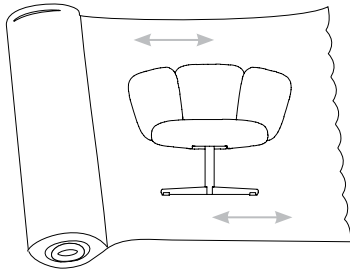

dimensions

- Meets ANSI/BIFMA X5.4

Braso Four Star Swivel Low Back Chair (ARX1XL)

Braso Wood Four Leg Low Back Chair (ARX1WL)

Braso Four Star Swivel High Back Chair (ARX1XH)

Braso Wood Four Leg High Back Chair (ARX1WH)

specifying braso finishes

- 1 Upholstery**
Select the seat upholstery
- 2 Base Finish**
Select the metal base / wood leg finish

specification example

Braso is available in several configurations.

Steps involved in specifying Braso Chairs	Example:
Select lounge chair	ARX1
Select the base style	ARX1X
Select the back height	ARX1XH
Select the upholstery	ARX1XHE523
Select the glide style	ARX1XHE523G
Select the base finish	ARX1XHE523G24

weights

Braso Four Star Swivel Low Back Chair	55 lbs
Braso Wood Four Leg Low Back Chair	45 lbs
Braso Four Star Swivel High Back Chair	63 lbs
Braso Wood Four Leg High Back Chair	53 lbs

special upholstery requirements

Unique characteristics of the Braso seating line require all components be upholstered in a Railroad direction. Consideration should be given when selecting upholstery that features patterns or texture as they will present differently than other seating upholstered in the same pattern applied in an Off The Bolt direction.