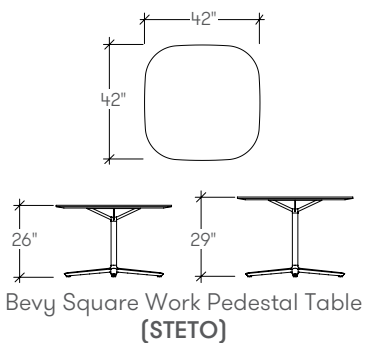

dimensions

- Meets ANSI/BIFMA X5.5