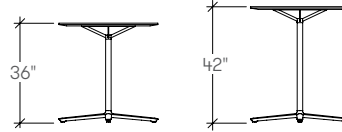

Bevy Square Cafe Pedestal Table
(STETH)