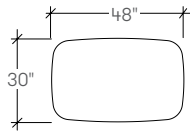

## dimensions

- Meets ANSI/BIFMA X5.5

## dimensions

Bevy Square Cafe Pedestal Table  
(STETH)

Bevy Square Cafe Pedestal Table  
(STETH)

Bevy Rectangular Work Y Pedestal Table  
(STETK)

Bevy Rectangular Work Y Pedestal Table  
(STETK)

Bevy Rectangular Work Y Pedestal Table  
(STETK)

## dimensions

Bevy Rectangular Conference Y Pedestal Table  
(STETL)

Bevy Rectangular Conference Y Pedestal Table  
(STETL)

Bevy Booth Pedestal Table  
(STETB)

Bevy Round Work Pedestal Table  
(STETW)

Bevy Round Work Pedestal Table  
(STETW)

### Price

**B** 30" w x 30" d x 26" h / 76cm x 66cm, Without Cut Out

**B** 30" w x 30" d x 29" h / 76cm x 74cm, Without Cut Out

**C** 36" w x 36" d x 26" h / 91cm x 66cm, Without Cut Out

**C** 36" w x 36" d x 29" h / 91cm x 74cm, Without Cut Out