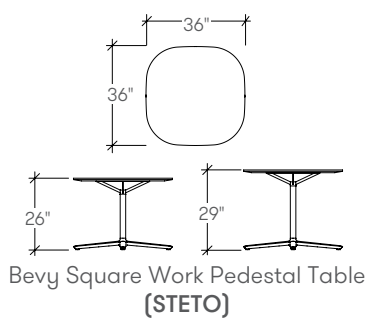

dimensions

- Meets ANSI/BIFMA X5.5