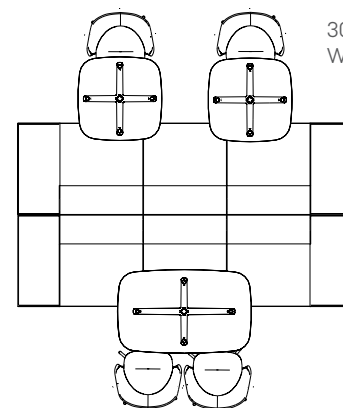

119" x 48" Pedestal Work Table,  
Y-Leg Base, 29" High

48" x 30" Pedestal Work Table,  
Booth Base, 29" High

72" x 36" Pedestal Work Table,  
Y-Leg Base, 29" High

48" x 48" Pedestal Work Table,  
Y-Leg Base, 26" High

36" Round Pedestal Work  
Table, 29" High

36" x 36" Pedestal Work Table,  
Booth Base, 29" High

36" Round Pedestal Work  
Table, 29" High

48" x 30" Pedestal Work Table,  
29" High

30" x 30" Pedestal  
Work Table, 29" High