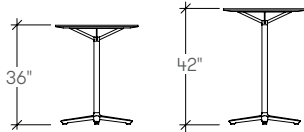

bevy pedestal work tables

dimensions

Bevy Square Cafe Pedestal Table
(STETH)