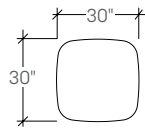

bevy pedestal work tables

dimensions

Bevy Square Cafe Pedestal Table
(STETH)