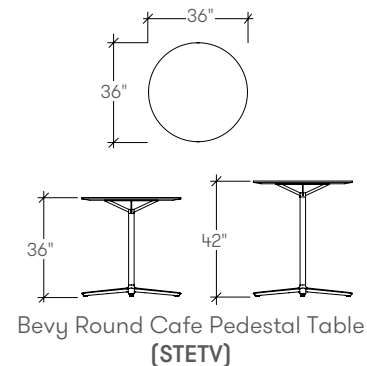

dimensions

- Meets ANSI/BIFMA X5.5