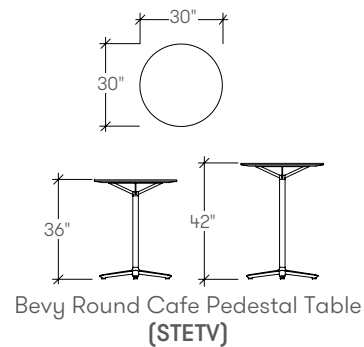

dimensions

- Meets ANSI/BIFMA X5.5