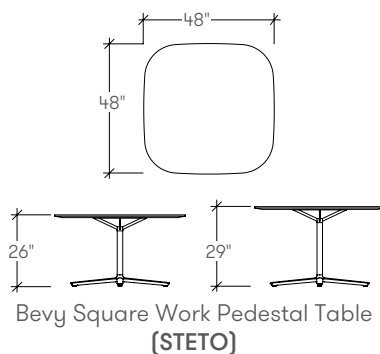

dimensions

- Meets ANSI/BIFMA X5.5