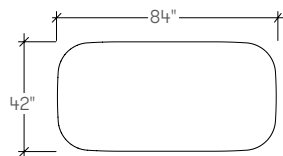

## dimensions

- Meets ANSI/BIFMA X5.5

## dimensions

Bevy Square Cafe Pedestal Table  
(STETH)

Bevy Square Cafe Pedestal Table  
(STETH)

Bevy Rectangular Work Y Pedestal Table  
(STETK)

Bevy Rectangular Work Y Pedestal Table  
(STETK)

Bevy Rectangular Work Y Pedestal Table  
(STETK)

## dimensions

Bevy Rectangular Conference Y Pedestal Table  
(STETL)

Bevy Rectangular Conference Y Pedestal Table  
(STETL)

Bevy Booth Pedestal Table  
(STETB)

Bevy Round Work Pedestal Table  
(STETW)

Bevy Round Work Pedestal Table  
(STETW)