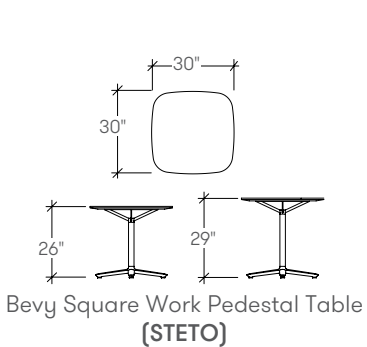

dimensions

- Meets ANSI/BIFMA X5.5