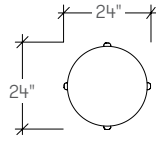

## dimensions

- Meets ANSI/BIFMA X5.5

Bevy Round Coffee Table  
(STETR)

Bevy Round Coffee Table  
(STETR)

Bevy Round Coffee Table  
(STETR)

Bevy Square Occasional Table  
(STETS)

Bevy Square Occasional Table  
(STETS)

dimensions

Bevy Round Occasional Table  
(STETC)

Bevy Round Occasional Table  
(STETC)

Bevy Rectangular Coffee Y Pedestal Table  
(STETG)

Bevy Rectangular Coffee Y Pedestal Table  
(STETG)

Bevy Rectangular Coffee Table  
(STETT)

A 26" w x 11" d x 26" h / 66cm x 28cm x 66cm

A 24" Dia x 16" High / 61cm x 41cm, Without Cut Out  
 A 24" Dia x 20" High / 61cm x 51cm, Without Cut Out

B 30" Dia x 16" High / 76cm x 41cm, Without Cut Out  
 B 30" Dia x 20" High / 76cm x 51cm, Without Cut Out