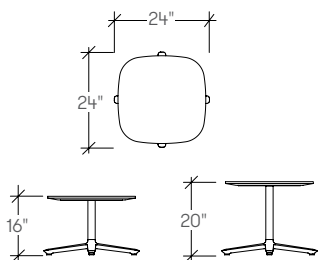

## dimensions

- Meets ANSI/BIFMA X5.5

Bevy Round Coffee Table  
(STETR)

Bevy Round Coffee Table  
(STETR)

Bevy Round Coffee Table  
(STETR)

Bevy Square Occasional Table  
(STETS)

Bevy Square Occasional Table  
(STETS)

dimensions

Bevy Round Occasional Table  
(STETC)

Bevy Round Occasional Table  
(STETC)

Bevy Rectangular Coffee Y Pedestal Table  
(STETG)

Bevy Rectangular Coffee Y Pedestal Table  
(STETG)

Bevy Rectangular Coffee Table  
(STETT)

A 26" w x 11" d x 26" h / 66cm x 28cm x 66cm

A 24" Dia x 16" High / 61cm x 41cm, Without Cut Out  
 A 24" Dia x 20" High / 61cm x 51cm, Without Cut Out

B 30" Dia x 16" High / 76cm x 41cm, Without Cut Out  
 B 30" Dia x 20" High / 76cm x 51cm, Without Cut Out