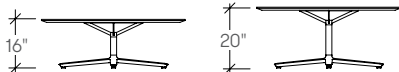

## dimensions

- Meets ANSI/BIFMA X5.5

Bevy Round Coffee Table  
(STETR)

Bevy Round Coffee Table  
(STETR)

Bevy Round Coffee Table  
(STETR)

Bevy Square Occasional Table  
(STETS)

Bevy Square Occasional Table  
(STETS)

dimensions

Bevy Round Occasional Table  
(STETC)

Bevy Round Occasional Table  
(STETC)

Bevy Rectangular Coffee Y Pedestal Table  
(STETG)

Bevy Rectangular Coffee Y Pedestal Table  
(STETG)

Bevy Rectangular Coffee Table  
(STETT)

Bevy Rectangular Task Table  
(STETF)

Bevy Square Coffee Table  
(STETQ)

Bevy Square Coffee Table  
(STETQ)

Bevy Square Coffee Table  
(STETQ)