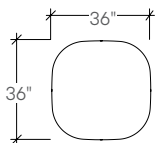

Bevy Square Coffee Table
(STETQ)

Bevy Square Coffee Table
(STETQ)

Bevy Square Coffee Table
(STETQ)