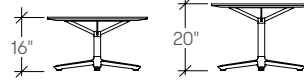

## features

Bevy is a dynamic table platform that enables endless configuration. Various heights and sizes give people the ability to work in many ways in a single space. Task tables at lounge height used for personal refuge support work with personal devices. Coffee or occasional tables with sofas encourage positive encounters in the work environment for social interactions.

## dimensions

- Meets ANSI/BIFMA X5.5

Bevy Round Coffee Table  
(STETR)

Bevy Round Coffee Table  
(STETR)

Bevy Round Coffee Table  
(STETR)

Bevy Square Occasional Table  
(STETS)

Bevy Square Occasional Table  
(STETS)

dimensions

Bevy Round Occasional Table  
(STETC)

Bevy Round Occasional Table  
(STETC)

Bevy Rectangular Coffee Y Pedestal Table  
(STETG)

Bevy Rectangular Coffee Y Pedestal Table  
(STETG)

Bevy Rectangular Coffee Table  
(STETT)