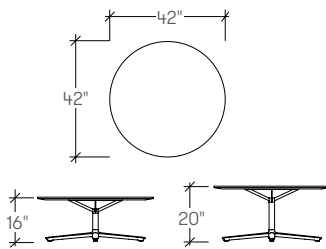

## features

Bevy is a dynamic table platform that enables endless configuration. Various heights and sizes give people the ability to work in many ways in a single space. Task tables at lounge height used for personal refuge support work with personal devices. Coffee or occasional tables with sofas encourage positive encounters in the work environment for social interactions.

## dimensions

- Meets ANSI/BIFMA X5.5

Bevy Round Coffee Table  
(STETR)

Bevy Round Coffee Table  
(STETR)

Bevy Round Coffee Table  
(STETR)

Bevy Square Occasional Table  
(STETS)

Bevy Square Occasional Table  
(STETS)

A 26" w x 11" d x 26" h / 66cm x 28cm x 66cm

A 24" Dia x 16" High / 61cm x 41cm, Without Cut Out  
 A 24" Dia x 20" High / 61cm x 51cm, Without Cut Out

B 30" Dia x 16" High / 76cm x 41cm, Without Cut Out  
 B 30" Dia x 20" High / 76cm x 51cm, Without Cut Out