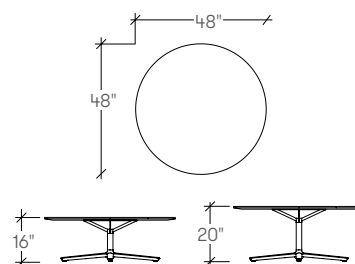

## dimensions

- Meets ANSI/BIFMA X5.5

Bevy Round Coffee Table  
(STETR)

Bevy Round Coffee Table  
(STETR)

Bevy Round Coffee Table  
(STETR)

Bevy Square Occasional Table  
(STETS)

Bevy Square Occasional Table  
(STETS)

dimensions

Bevy Round Occasional Table  
(STETC)

Bevy Round Occasional Table  
(STETC)

Bevy Rectangular Coffee Y Pedestal Table  
(STETG)

Bevy Rectangular Coffee Y Pedestal Table  
(STETG)

Bevy Rectangular Coffee Table  
(STETT)

A 26" w x 11" d x 26" h / 66cm x 28cm x 66cm

A 24" Dia x 16" High / 61cm x 41cm, Without Cut Out  
 A 24" Dia x 20" High / 61cm x 51cm, Without Cut Out

B 30" Dia x 16" High / 76cm x 41cm, Without Cut Out  
 B 30" Dia x 20" High / 76cm x 51cm, Without Cut Out