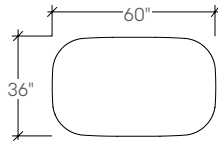

## dimensions

- Meets ANSI/BIFMA X5.5

Bevy Round Coffee Table  
(STETR)

Bevy Round Coffee Table  
(STETR)

Bevy Round Coffee Table  
(STETR)

Bevy Square Occasional Table  
(STETS)

Bevy Square Occasional Table  
(STETS)

dimensions

Bevy Round Occasional Table  
(STETC)

Bevy Round Occasional Table  
(STETC)

Bevy Rectangular Coffee Y Pedestal Table  
(STETG)

Bevy Rectangular Coffee Y Pedestal Table  
(STETG)

Bevy Rectangular Coffee Table  
(STETT)

A 26" w x 11" d x 26" h / 66cm x 28cm x 66cm

A 24" Dia x 16" High / 61cm x 41cm, Without Cut Out  
 A 24" Dia x 20" High / 61cm x 51cm, Without Cut Out

B 30" Dia x 16" High / 76cm x 41cm, Without Cut Out  
 B 30" Dia x 20" High / 76cm x 51cm, Without Cut Out