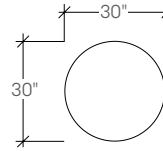

## dimensions

- Meets ANSI/BIFMA X5.5

Bevy Round Coffee Table  
(STETR)

Bevy Round Coffee Table  
(STETR)

Bevy Round Coffee Table  
(STETR)

Bevy Square Occasional Table  
(STETS)

Bevy Square Occasional Table  
(STETS)

dimensions

Bevy Round Occasional Table  
(STETC)

Bevy Round Occasional Table  
(STETC)

Bevy Rectangular Coffee Y Pedestal Table  
(STETG)

Bevy Rectangular Coffee Y Pedestal Table  
(STETG)

Bevy Rectangular Coffee Table  
(STETT)

A 26" w x 11" d x 26" h / 66cm x 28cm x 66cm

A 24" Dia x 16" High / 61cm x 41cm, Without Cut Out  
 A 24" Dia x 20" High / 61cm x 51cm, Without Cut Out

B 30" Dia x 16" High / 76cm x 41cm, Without Cut Out  
 B 30" Dia x 20" High / 76cm x 51cm, Without Cut Out