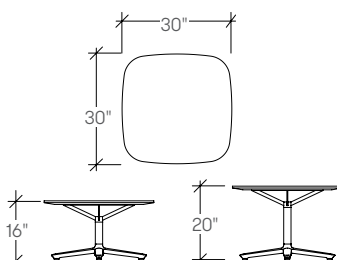

## dimensions

- Meets ANSI/BIFMA X5.5

Bevy Round Coffee Table  
(STETR)

Bevy Round Coffee Table  
(STETR)

Bevy Round Coffee Table  
(STETR)

Bevy Square Occasional Table  
(STETS)

Bevy Square Occasional Table  
(STETS)

dimensions

Bevy Round Occasional Table  
(STETC)

Bevy Round Occasional Table  
(STETC)

Bevy Rectangular Coffee Y Pedestal Table  
(STETG)

Bevy Rectangular Coffee Y Pedestal Table  
(STETG)

Bevy Rectangular Coffee Table  
(STETT)

A 26" w x 11" d x 26" h / 66cm x 28cm x 66cm