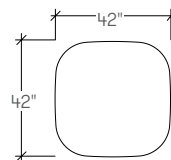

Bevy Square Coffee Table
(STETQ)

Bevy Square Coffee Table
(STETQ)

Bevy Square Coffee Table
(STETQ)