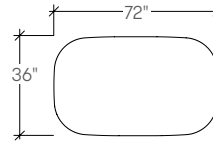

## dimensions

- Meets ANSI/BIFMA X5.5

Bevy Round Coffee Table  
(STETR)

Bevy Round Coffee Table  
(STETR)

Bevy Round Coffee Table  
(STETR)

Bevy Square Occasional Table  
(STETS)

Bevy Square Occasional Table  
(STETS)

dimensions

Bevy Round Occasional Table  
(STETC)

Bevy Round Occasional Table  
(STETC)

Bevy Rectangular Coffee Y Pedestal Table  
(STETG)

Bevy Rectangular Coffee Y Pedestal Table  
(STETG)

Bevy Rectangular Coffee Table  
(STETT)

A 26" w x 11" d x 26" h / 66cm x 28cm x 66cm

A 24" Dia x 16" High / 61cm x 41cm, Without Cut Out  
 A 24" Dia x 20" High / 61cm x 51cm, Without Cut Out

B 30" Dia x 16" High / 76cm x 41cm, Without Cut Out  
 B 30" Dia x 20" High / 76cm x 51cm, Without Cut Out