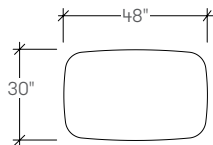

## dimensions

- Meets ANSI/BIFMA X5.5

Bevy Round Coffee Table  
(STETR)

Bevy Round Coffee Table  
(STETR)

Bevy Round Coffee Table  
(STETR)

Bevy Square Occasional Table  
(STETS)

Bevy Square Occasional Table  
(STETS)

dimensions

Bevy Round Occasional Table  
(STETC)

Bevy Round Occasional Table  
(STETC)

Bevy Rectangular Coffee Y Pedestal Table  
(STETG)

Bevy Rectangular Coffee Y Pedestal Table  
(STETG)

Bevy Rectangular Coffee Table  
(STETT)

A 26" w x 11" d x 26" h / 66cm x 28cm x 66cm

A 24" Dia x 16" High / 61cm x 41cm, Without Cut Out  
 A 24" Dia x 20" High / 61cm x 51cm, Without Cut Out

B 30" Dia x 16" High / 76cm x 41cm, Without Cut Out  
 B 30" Dia x 20" High / 76cm x 51cm, Without Cut Out