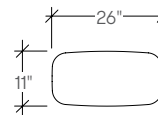

## dimensions

- Meets ANSI/BIFMA X5.5

Bevy Round Coffee Table  
(STETR)

Bevy Round Coffee Table  
(STETR)

Bevy Round Coffee Table  
(STETR)

Bevy Square Occasional Table  
(STETS)

Bevy Square Occasional Table  
(STETS)

dimensions

Bevy Round Occasional Table  
(STETC)

Bevy Round Occasional Table  
(STETC)

Bevy Rectangular Coffee Y Pedestal Table  
(STETG)

Bevy Rectangular Coffee Y Pedestal Table  
(STETG)

Bevy Rectangular Coffee Table  
(STETT)

A 26" w x 11" d x 26" h / 66cm x 28cm x 66cm