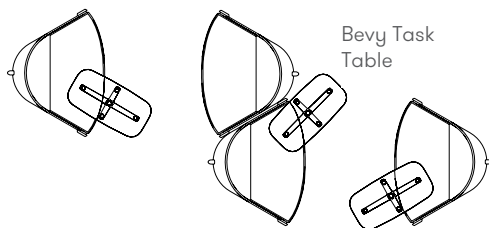

## planning

With various top sizes, surface materials and base finishes, Bevy offers true personalization of any scenario requiring tables.

30" Round Occasional Pedestal Table, 20" High

24" Round Occasional Pedestal Table, 20" High

60" x 36" Occasional Table, Y-Leg Base 16" High

48" x 30" Occasional Table, 16" High

24" x 24" Occasional Table, 20" High

30" x 30" Occasional Table, 16" High

24" x 24" Occasional Table, 20" High

36" Round Occasional Table, 20" High

24" x 24" Occasional Table, 20" High

Bevy Task Table

60" x 36" Occasional Table, 16" High

24" x 24" Occasional Table, 20" High

**specification example**

Bevy permits a wide range of combinations that vary dependent of the configuration specified. The following demonstrates the order that must be selected.

When a cut out is specified on Bevy Tables, a cable manager will be included to route power down the table leg.

POWER UNITS SOLD SEPARATELY

Steps involved in specifying Bevy Occasional Tables	Example:
Select configuration	STETK
Select top size	STETKG
Select height	STETKG26
Select power cut out	STETKG26N
Select top surface finish	STETKG26NMV
Select base finish	STETKG26NMVC9