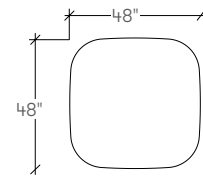

Bevy Square Coffee Table
(STETQ)

Bevy Square Coffee Table
(STETQ)

Bevy Square Coffee Table
(STETQ)