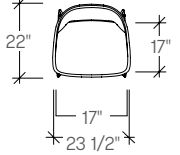

## dimensions

- Designed and tested for users up to 110kg/242 lbs
- Meets standard European NEN-16139 requirements

Beso Chair, Four Leg  
**[ARBC]**

Beso Chair,  
Five-Star Task  
**[ARBE]**

Beso Chair,  
Sled Base  
**[ARBA]**

Beso Chair,  
Wire Star Base  
**[ARBB]**

beso by Artifort

dimensions

Beso Armchair,  
Four Leg  
**(ARBG)**

Beso Armchair,  
Five-Star Task  
**(ARBJ)**

Beso Armchair,  
Sled Base  
**(ARBF)**

Beso Armchair,  
Four-Star Wire Base  
**(ARBK)**