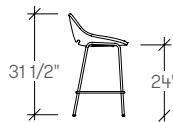

## dimensions

- Designed and tested for users up to 110kg/242 lbs
- Meets standard European NEN-16139 requirements

Beso Chair, Four Leg  
**[ARBC]**

Beso Chair,  
Five-Star Task  
**[ARBE]**

Beso Chair,  
Sled Base  
**[ARBA]**

Beso Chair,  
Wire Star Base  
**[ARBB]**

beso by Artifort

dimensions

Beso Armchair,  
Four Leg  
**(ARBG)**

Beso Armchair,  
Five-Star Task  
**(ARBJ)**

Beso Armchair,  
Sled Base  
**(ARBF)**

Beso Armchair,  
Four-Star Wire Base  
**(ARBK)**

Beso Barstool, Four Leg  
**(ARBM)**

Beso Barstool, Sled  
**(ARBN)**

Beso Counter stool,  
Four-leg  
**(ARBP)**

Beso Counter stool, Sled  
**(ARBQ)**

Beso Lounge Chair,  
Four-Star Swivel  
**(ARBT)**

Beso Lounge Chair,  
Wood Four Leg  
**(ARBW)**