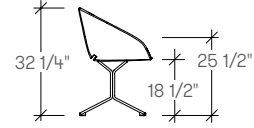

## dimensions

- Designed and tested for users up to 110kg/242 lbs
- Meets standard European NEN-16139 requirements

Beso Chair, Four Leg  
**[ARBC]**

Beso Chair,  
Five-Star Task  
**[ARBE]**

Beso Chair,  
Sled Base  
**[ARBA]**

Beso Chair,  
Wire Star Base  
**[ARBB]**

beso by Artifort

dimensions

Beso Armchair,  
Four Leg  
**(ARBG)**

Beso Armchair,  
Five-Star Task  
**(ARBJ)**

Beso Armchair,  
Sled Base  
**(ARBF)**

Beso Armchair,  
Four-Star Wire Base  
**(ARBK)**