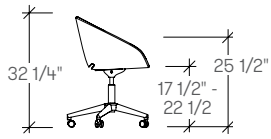

## dimensions

- Designed and tested for users up to 110kg/242 lbs
- Meets standard European NEN-16139 requirements

Beso Chair, Four Leg  
**[ARBC]**

Beso Chair,  
Five-Star Task  
**[ARBE]**

Beso Chair,  
Sled Base  
**[ARBA]**

Beso Chair,  
Wire Star Base  
**[ARBB]**

beso by Artifort

dimensions

Beso Armchair,  
Four Leg  
**(ARBG)**

Beso Armchair,  
Five-Star Task  
**(ARBJ)**

Beso Armchair,  
Sled Base  
**(ARBF)**

Beso Armchair,  
Four-Star Wire Base  
**(ARBK)**

Beso Barstool, Four Leg  
**(ARBM)**

Beso Barstool, Sled  
**(ARBN)**

Beso Counter stool,  
Four-leg  
**(ARBP)**

Beso Counter stool, Sled  
**(ARBQ)**

Beso Lounge Chair,  
Four-Star Swivel  
**(ARBT)**

Beso Lounge Chair,  
Wood Four Leg  
**(ARBW)**