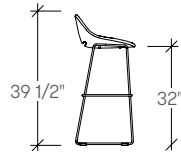

## dimensions

- Designed and tested for users up to 110kg/242 lbs
- Meets standard European NEN-16139 requirements

Beso Chair, Four Leg  
**[ARBC]**

Beso Chair,  
Five-Star Task  
**[ARBE]**

Beso Chair,  
Sled Base  
**[ARBA]**

Beso Chair,  
Wire Star Base  
**[ARBB]**

beso by Artifort

dimensions

Beso Armchair,  
Four Leg  
**(ARBG)**

Beso Armchair,  
Five-Star Task  
**(ARBJ)**

Beso Armchair,  
Sled Base  
**(ARBF)**

Beso Armchair,  
Four-Star Wire Base  
**(ARBK)**

Beso Barstool, Four Leg  
**(ARBM)**

Beso Barstool, Sled  
**(ARBN)**

Beso Counter stool,  
Four-leg  
**(ARBP)**

Beso Counter stool, Sled  
**(ARBQ)**

Beso Lounge Chair,  
Four-Star Swivel  
**(ARBT)**

Beso Lounge Chair,  
Wood Four Leg  
**(ARBW)**

Beso Lounge Chair,  
Wire Star Base  
**(ARBU)**

Beso Lounge Chair,  
Sled Base  
**(ARBV)**

**beso** by Artifort

**planning**

A variety of configurations can be achieved with Beso, allowing for various configurations. The following typical demonstrate the versatility that can be achieved.