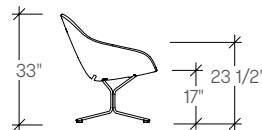

Beso Lounge Chair,
Wire Star Base
(ARBU)