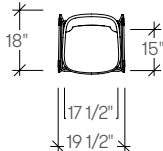

beso by Artifort

dimensions