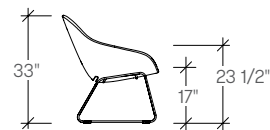

Beso Lounge Chair,
Sled Base
(ARBV)