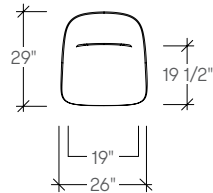

## dimensions

- Designed and tested for users up to 110kg/242 lbs
- Meets standard European NEN-16139 requirements

Beso Chair, Four Leg  
**[ARBC]**

Beso Chair,  
Five-Star Task  
**[ARBE]**

Beso Chair,  
Sled Base  
**[ARBA]**

Beso Chair,  
Wire Star Base  
**[ARBB]**

beso by Artifort

dimensions

Beso Armchair,  
Four Leg  
**(ARBG)**

Beso Armchair,  
Five-Star Task  
**(ARBJ)**

Beso Armchair,  
Sled Base  
**(ARBF)**

Beso Armchair,  
Four-Star Wire Base  
**(ARBK)**

Beso Barstool, Four Leg  
**(ARBM)**

Beso Barstool, Sled  
**(ARBN)**

Beso Counter stool,  
Four-leg  
**(ARBP)**

Beso Counter stool, Sled  
**(ARBQ)**

Beso Lounge Chair,  
Four-Star Swivel  
**(ARBT)**

Beso Lounge Chair,  
Wood Four Leg  
**(ARBW)**