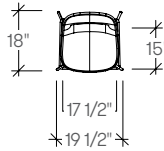

## dimensions

- Designed and tested for users up to 110kg/242 lbs
- Meets standard European NEN-16139 requirements

Beso Chair, Four Leg  
**[ARBC]**

Beso Chair,  
Five-Star Task  
**[ARBE]**

Beso Chair,  
Sled Base  
**[ARBA]**

Beso Chair,  
Wire Star Base  
**[ARBB]**

beso by Artifort

dimensions

Beso Armchair,  
Four Leg  
**(ARBG)**

Beso Armchair,  
Five-Star Task  
**(ARBJ)**

Beso Armchair,  
Sled Base  
**(ARBF)**

Beso Armchair,  
Four-Star Wire Base  
**(ARBK)**