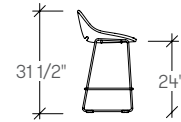

## dimensions

- Designed and tested for users up to 110kg/242 lbs
- Meets standard European NEN-16139 requirements

Beso Chair, Four Leg  
**[ARBC]**

Beso Chair,  
Five-Star Task  
**[ARBE]**

Beso Chair,  
Sled Base  
**[ARBA]**

Beso Chair,  
Wire Star Base  
**[ARBB]**

beso by Artifort

dimensions

Beso Armchair,  
Four Leg  
**(ARBG)**

Beso Armchair,  
Five-Star Task  
**(ARBJ)**

Beso Armchair,  
Sled Base  
**(ARBF)**

Beso Armchair,  
Four-Star Wire Base  
**(ARBK)**

Beso Barstool, Four Leg  
**(ARBM)**

Beso Barstool, Sled  
**(ARBN)**

Beso Counter stool,  
Four-leg  
**(ARBP)**

Beso Counter stool, Sled  
**(ARBQ)**

Beso Lounge Chair,  
Four-Star Swivel  
**(ARBT)**

Beso Lounge Chair,  
Wood Four Leg  
**(ARBW)**

Beso Lounge Chair,  
Wire Star Base  
**(ARBU)**

Beso Lounge Chair,  
Sled Base  
**(ARBV)**

**beso** by Artifort

**planning**

A variety of configurations can be achieved with Beso, allowing for various configurations. The following typical demonstrate the versatility that can be achieved.