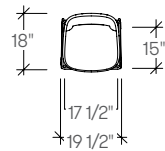

beso by Artifort

dimensions