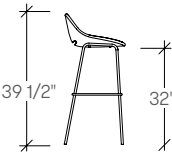

## dimensions

- Designed and tested for users up to 110kg/242 lbs
- Meets standard European NEN-16139 requirements

Beso Chair, Four Leg  
**[ARBC]**

Beso Chair,  
Five-Star Task  
**[ARBE]**

Beso Chair,  
Sled Base  
**[ARBA]**

Beso Chair,  
Wire Star Base  
**[ARBB]**

beso by Artifort

dimensions

Beso Armchair,  
Four Leg  
**(ARBG)**

Beso Armchair,  
Five-Star Task  
**(ARBJ)**

Beso Armchair,  
Sled Base  
**(ARBF)**

Beso Armchair,  
Four-Star Wire Base  
**(ARBK)**

Beso Barstool, Four Leg  
**(ARBM)**

Beso Barstool, Sled  
**(ARBN)**

Beso Counter stool,  
Four-leg  
**(ARBP)**

Beso Counter stool, Sled  
**(ARBQ)**

Beso Lounge Chair,  
Four-Star Swivel  
**(ARBT)**

Beso Lounge Chair,  
Wood Four Leg  
**(ARBW)**