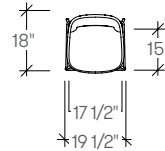

beso by Artifort

dimensions