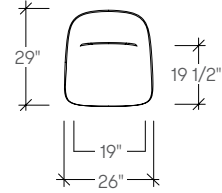

## dimensions

- Designed and tested for users up to 110kg/242 lbs
- Meets standard European NEN-16139 requirements

Beso Chair, Four Leg  
**[ARBC]**

Beso Chair,  
Five-Star Task  
**[ARBE]**

Beso Chair,  
Sled Base  
**[ARBA]**

Beso Chair,  
Wire Star Base  
**[ARBB]**

beso by Artifort

dimensions

Beso Armchair,  
Four Leg  
**(ARBG)**

Beso Armchair,  
Five-Star Task  
**(ARBJ)**

Beso Armchair,  
Sled Base  
**(ARBF)**

Beso Armchair,  
Four-Star Wire Base  
**(ARBK)**

Beso Barstool, Four Leg  
**(ARBM)**

Beso Barstool, Sled  
**(ARBN)**

Beso Counter stool,  
Four-leg  
**(ARBP)**

Beso Counter stool, Sled  
**(ARBQ)**

Beso Lounge Chair,  
Four-Star Swivel  
**(ARBT)**

Beso Lounge Chair,  
Wood Four Leg  
**(ARBW)**