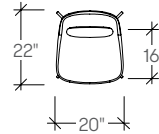

## dimensions

- Designed and tested for users up to 110kg/242 lbs
- Meets standard European NEN-16139 requirements

Beso Chair, Four Leg  
**[ARBC]**

Beso Chair,  
Five-Star Task  
**[ARBE]**

Beso Chair,  
Sled Base  
**[ARBA]**