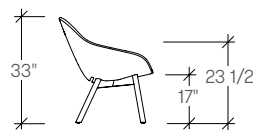

Beso Lounge Chair,
Wood Four Leg
(ARBW)