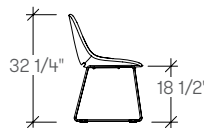

## dimensions

- Designed and tested for users up to 110kg/242 lbs
- Meets standard European NEN-16139 requirements

Beso Chair, Four Leg  
**[ARBC]**

Beso Chair,  
Five-Star Task  
**[ARBE]**

Beso Chair,  
Sled Base  
**[ARBA]**