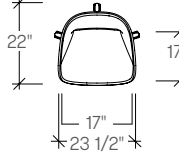

## dimensions

- Designed and tested for users up to 110kg/242 lbs
- Meets standard European NEN-16139 requirements

Beso Chair, Four Leg  
**[ARBC]**

Beso Chair,  
Five-Star Task  
**[ARBE]**

Beso Chair,  
Sled Base  
**[ARBA]**

Beso Chair,  
Wire Star Base  
**[ARBB]**

beso by Artifort

dimensions

Beso Armchair,  
Four Leg  
**(ARBG)**

Beso Armchair,  
Five-Star Task  
**(ARBJ)**

Beso Armchair,  
Sled Base  
**(ARBF)**

Beso Armchair,  
Four-Star Wire Base  
**(ARBK)**