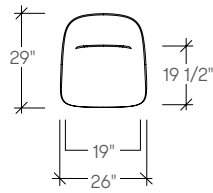

## dimensions

- Designed and tested for users up to 110kg/242 lbs
- Meets standard European NEN-16139 requirements

Beso Chair, Four Leg  
**[ARBC]**

Beso Chair,  
Five-Star Task  
**[ARBE]**

Beso Chair,  
Sled Base  
**[ARBA]**

Beso Barstool, Four Leg  
**(ARBM)**

Beso Barstool, Sled  
**(ARBN)**

Beso Counter stool,  
Four-leg  
**(ARBP)**

Beso Counter stool, Sled  
**(ARBQ)**

Beso Lounge Chair,  
Four-Star Swivel  
**(ARBT)**

Beso Lounge Chair,  
Wood Four Leg  
**(ARBW)**