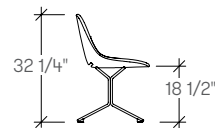

## dimensions

- Designed and tested for users up to 110kg/242 lbs
- Meets standard European NEN-16139 requirements

Beso Chair, Four Leg  
**[ARBC]**

Beso Chair,  
Five-Star Task  
**[ARBE]**

Beso Chair,  
Sled Base  
**[ARBA]**