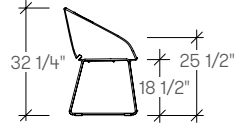

## dimensions

- Designed and tested for users up to 110kg/242 lbs
- Meets standard European NEN-16139 requirements

Beso Chair, Four Leg  
**[ARBC]**

Beso Chair,  
Five-Star Task  
**[ARBE]**

Beso Chair,  
Sled Base  
**[ARBA]**

Beso Chair,  
Wire Star Base  
**[ARBB]**

beso by Artifort

dimensions

Beso Armchair,  
Four Leg  
**(ARBG)**

Beso Armchair,  
Five-Star Task  
**(ARBJ)**

Beso Armchair,  
Sled Base  
**(ARBF)**

Beso Armchair,  
Four-Star Wire Base  
**(ARBK)**