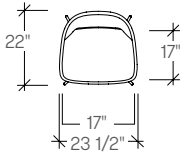

beso by Artifort

dimensions