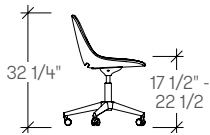

## dimensions

- Designed and tested for users up to 110kg/242 lbs
- Meets standard European NEN-16139 requirements

Beso Chair, Four Leg  
**[ARBC]**

Beso Chair,  
Five-Star Task  
**[ARBE]**

Beso Chair,  
Sled Base  
**[ARBA]**