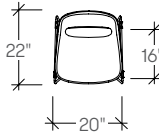

## dimensions

- Designed and tested for users up to 110kg/242 lbs
- Meets standard European NEN-16139 requirements

Beso Chair, Four Leg  
**[ARBC]**

Beso Chair,  
Five-Star Task  
**[ARBE]**

Beso Chair,  
Sled Base  
**[ARBA]**