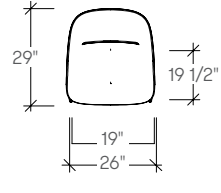

beso by Artifort

dimensions