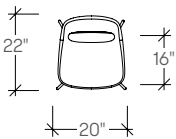

## dimensions

- Designed and tested for users up to 110kg/242 lbs
- Meets standard European NEN-16139 requirements

Beso Chair, Four Leg  
**[ARBC]**

Beso Chair,  
Five-Star Task  
**[ARBE]**

Beso Chair,  
Sled Base  
**[ARBA]**