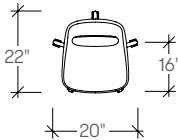

## dimensions

- Designed and tested for users up to 110kg/242 lbs
- Meets standard European NEN-16139 requirements

Beso Chair, Four Leg  
**[ARBC]**

Beso Chair,  
Five-Star Task  
**[ARBE]**

Beso Chair,  
Sled Base  
**[ARBA]**