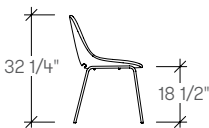

## dimensions

- Designed and tested for users up to 110kg/242 lbs
- Meets standard European NEN-16139 requirements

Beso Chair, Four Leg  
**[ARBC]**

Beso Chair,  
Five-Star Task  
**[ARBE]**

Beso Chair,  
Sled Base  
**[ARBA]**