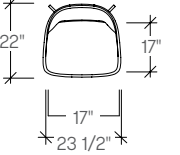

## dimensions

- Designed and tested for users up to 110kg/242 lbs
- Meets standard European NEN-16139 requirements

Beso Chair, Four Leg  
**[ARBC]**

Beso Chair,  
Five-Star Task  
**[ARBE]**

Beso Chair,  
Sled Base  
**[ARBA]**

Beso Chair,  
Wire Star Base  
**[ARBB]**

beso by Artifort

dimensions

Beso Armchair,  
Four Leg  
**(ARBG)**

Beso Armchair,  
Five-Star Task  
**(ARBJ)**

Beso Armchair,  
Sled Base  
**(ARBF)**

Beso Armchair,  
Four-Star Wire Base  
**(ARBK)**