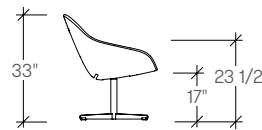

Beso Lounge Chair,
Four-Star Swivel
(ARBT)