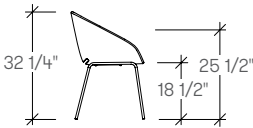

## dimensions

- Designed and tested for users up to 110kg/242 lbs
- Meets standard European NEN-16139 requirements

Beso Chair, Four Leg  
**[ARBC]**

Beso Chair,  
Five-Star Task  
**[ARBE]**

Beso Chair,  
Sled Base  
**[ARBA]**

Beso Chair,  
Wire Star Base  
**[ARBB]**

beso by Artifort

dimensions

Beso Armchair,  
Four Leg  
**(ARBG)**

Beso Armchair,  
Five-Star Task  
**(ARBJ)**

Beso Armchair,  
Sled Base  
**(ARBF)**

Beso Armchair,  
Four-Star Wire Base  
**(ARBK)**