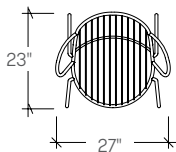

dimensions

- Designed and tested for users up to 300 lbs
- Meets ANSI/BIFMA requirements

Ballad Wireframe Chair
Armless Chair, Four Leg
Indoor **(TKDSPNA)**
Outdoor **(TKDSWNA)**

Ballad Wireframe Chair
Arm Chair, Four Leg
Indoor **(TKDSPHA)**
Outdoor **(TKDSWHA)**