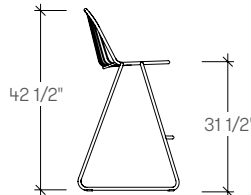

dimensions

- Designed and tested for users up to 300 lbs
- Meets ANSI/BIFMA requirements

Ballad Wireframe Chair
Armless Chair, Four Leg
Indoor **(TKDSPNA)**
Outdoor **(TKDSWNA)**

Ballad Wireframe Chair
Arm Chair, Four Leg
Indoor **(TKDSPHA)**
Outdoor **(TKDSWHA)**

Ballad Wireframe Stool
Bar Height, Sled
Indoor **(TKDRP1Q)**
Outdoor **(TKDRW1Q)**

Ballad Wireframe Stool
Counter Height, Sled
Indoor **(TKDRP2Q)**
Outdoor **(TKDRW2Q)**

Ballad Wireframe
Lounge Chair, Four Leg
Indoor **(TKDPPA)**
Outdoor **(TKDPWA)**