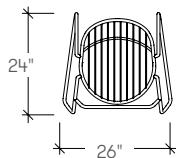

dimensions

- Designed and tested for users up to 300 lbs
- Meets ANSI/BIFMA requirements

Ballad Wireframe Chair
Armless Chair, Four Leg
Indoor **(TKDSPNA)**
Outdoor **(TKDSWNA)**

Ballad Wireframe Chair
Arm Chair, Four Leg
Indoor **(TKDSPHA)**
Outdoor **(TKDSWHA)**