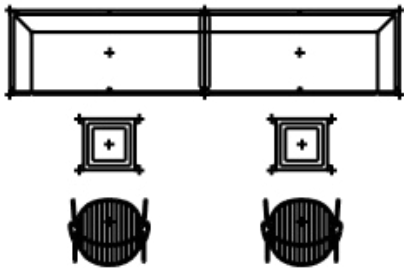

dimensions

- Designed and tested for users up to 300 lbs
- Meets ANSI/BIFMA requirements

Ballad Wireframe Chair
Armless Chair, Four Leg
Indoor **(TKDSPNA)**
Outdoor **(TKDSWNA)**

Ballad Wireframe Chair
Arm Chair, Four Leg
Indoor **(TKDSPHA)**
Outdoor **(TKDSWHA)**

Ballad Wireframe Stool
Bar Height, Sled
Indoor **(TKDRP1Q)**
Outdoor **(TKDRW1Q)**

Ballad Wireframe Stool
Counter Height, Sled
Indoor **(TKDRP2Q)**
Outdoor **(TKDRW2Q)**

Ballad Wireframe
Lounge Chair, Four Leg
Indoor **(TKDPPA)**
Outdoor **(TKDPWA)**

ballad wireframe

planning

Ballad Wireframe offers a full range of seating from side chairs to lounges and stools with optional cushions, to support a variety of applications. Available in both indoor and outdoor finishes, the collection adapts seamlessly across a wide range of environments.