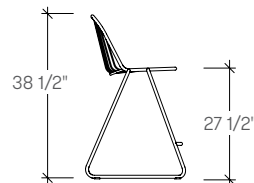

dimensions

- Designed and tested for users up to 300 lbs
- Meets ANSI/BIFMA requirements

Ballad Wireframe Chair
Armless Chair, Four Leg
Indoor **(TKDSPNA)**
Outdoor **(TKDSWNA)**

Ballad Wireframe Chair
Arm Chair, Four Leg
Indoor **(TKDSPHA)**
Outdoor **(TKDSWHA)**

Ballad Wireframe Stool
Bar Height, Sled
Indoor **(TKDRP1Q)**
Outdoor **(TKDRW1Q)**

Ballad Wireframe Stool
Counter Height, Sled
Indoor **(TKDRP2Q)**
Outdoor **(TKDRW2Q)**

Ballad Wireframe
Lounge Chair, Four Leg
Indoor **(TKDPPA)**
Outdoor **(TKDPWA)**