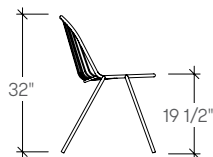

dimensions

- Designed and tested for users up to 300 lbs
- Meets ANSI/BIFMA requirements

Ballad Wireframe Chair
Armless Chair, Four Leg
Indoor **(TKDSPNA)**
Outdoor **(TKDSWNA)**

Ballad Wireframe Chair
Arm Chair, Four Leg
Indoor **(TKDSPHA)**
Outdoor **(TKDSWHA)**