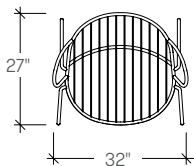

dimensions

- Designed and tested for users up to 300 lbs
- Meets ANSI/BIFMA requirements

Ballad Wireframe Chair
Armless Chair, Four Leg
Indoor **(TKDSPNA)**
Outdoor **(TKDSWNA)**

Ballad Wireframe Chair
Arm Chair, Four Leg
Indoor **(TKDSPHA)**
Outdoor **(TKDSWHA)**

Ballad Wireframe Stool
Bar Height, Sled
Indoor **(TKDRP1Q)**
Outdoor **(TKDRW1Q)**

Ballad Wireframe Stool
Counter Height, Sled
Indoor **(TKDRP2Q)**
Outdoor **(TKDRW2Q)**

Ballad Wireframe
Lounge Chair, Four Leg
Indoor **(TKDPPA)**
Outdoor **(TKDPWA)**