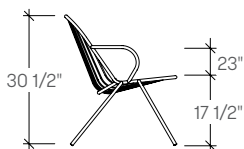

dimensions

- Designed and tested for users up to 300 lbs
- Meets ANSI/BIFMA requirements

Ballad Wireframe Chair
Armless Chair, Four Leg
Indoor **(TKDSPNA)**
Outdoor **(TKDSWNA)**

Ballad Wireframe Chair
Arm Chair, Four Leg
Indoor **(TKDSPHA)**
Outdoor **(TKDSWHA)**

Ballad Wireframe Stool
Bar Height, Sled
Indoor **(TKDRP1Q)**
Outdoor **(TKDRW1Q)**

Ballad Wireframe Stool
Counter Height, Sled
Indoor **(TKDRP2Q)**
Outdoor **(TKDRW2Q)**

Ballad Wireframe
Lounge Chair, Four Leg
Indoor **(TKDPPA)**
Outdoor **(TKDPWA)**