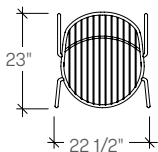

dimensions

- Designed and tested for users up to 300 lbs
- Meets ANSI/BIFMA requirements

Ballad Wireframe Chair
Armless Chair, Four Leg
Indoor **(TKDSPNA)**
Outdoor **(TKDSWNA)**

Ballad Wireframe Chair
Arm Chair, Four Leg
Indoor **(TKDSPHA)**
Outdoor **(TKDSWHA)**