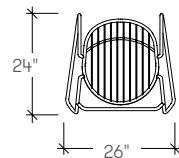

dimensions

- Designed and tested for users up to 300 lbs
- Meets ANSI/BIFMA requirements

Ballad Wireframe Chair
Armless Chair, Four Leg
Indoor **(TKDSPNA)**
Outdoor **(TKDSWNA)**

Ballad Wireframe Chair
Arm Chair, Four Leg
Indoor **(TKDSPHA)**
Outdoor **(TKDSWHA)**