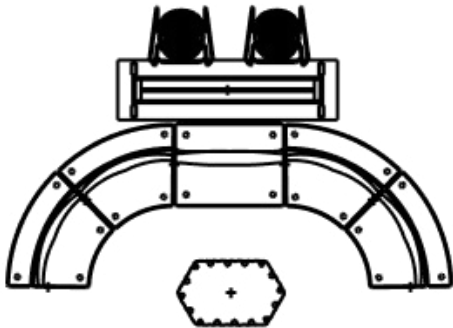

Ballad Wireframe Stool
Bar Height, Sled
Indoor **(TKDRP1Q)**
Outdoor **(TKDRW1Q)**

Ballad Wireframe Stool
Counter Height, Sled
Indoor **(TKDRP2Q)**
Outdoor **(TKDRW2Q)**

Ballad Wireframe
Lounge Chair, Four Leg
Indoor **(TKDPPA)**
Outdoor **(TKDPWA)**

ballad wireframe

planning

Ballad Wireframe offers a full range of seating from side chairs to lounges and stools with optional cushions, to support a variety of applications. Available in both indoor and outdoor finishes, the collection adapts seamlessly across a wide range of environments.