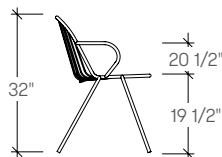

The Ballad Wireframe collection includes a side chair, armchair, lounge, and stools, providing a cohesive aesthetic for both indoor and outdoor applications. While maintaining a light, transparent profile, the design offers enhanced comfort through optional tailored cushions suited for any environment.

dimensions

- Designed and tested for users up to 300 lbs
- Meets ANSI/BIFMA requirements

Ballad Wireframe Chair
Armless Chair, Four Leg
Indoor **(TKDSPNA)**
Outdoor **(TKDSWNA)**

Ballad Wireframe Chair
Arm Chair, Four Leg
Indoor **(TKDSPHA)**
Outdoor **(TKDSWHA)**

Ballad Wireframe Stool
Bar Height, Sled
Indoor **(TKDRP1Q)**
Outdoor **(TKDRW1Q)**

Ballad Wireframe Stool
Counter Height, Sled
Indoor **(TKDRP2Q)**
Outdoor **(TKDRW2Q)**

Ballad Wireframe
Lounge Chair, Four Leg
Indoor **(TKDPPA)**
Outdoor **(TKDPWA)**