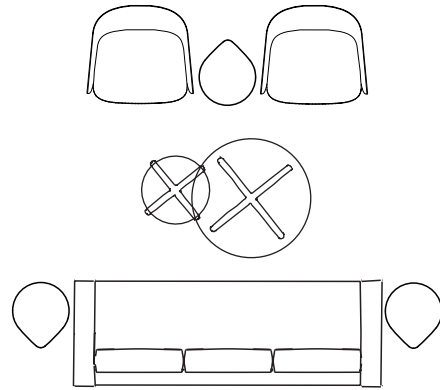

Artifort Compass perfectly harmonizes with Studio TK's chairs, lounges, sectionals, and sofas. Its low-profile base slips conveniently under your sofa or chair while its cantilevered design brings the surface comfortably close. Artifort Compass can be rotated to one side, positioned in front, or hovered over your lap, providing the perfect surface for a drink or the ideal position for your laptop.

dimensions

Artifort Compass
Task Table
(ARCT)

artifort compass

planning

ARCT **artifort compass task table**

Product Options**Height**

25 25" / 63cm

Wood Base Finish