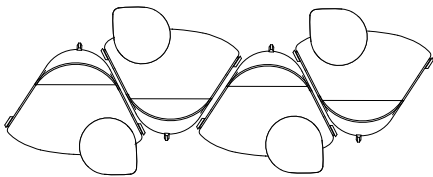

artifort compass

features

Offered through a partnership with Artifort in Schijndel, The Netherlands, Artifort Compass tables are simple, elegant wooden companions that enhance seating spaces and adapt naturally to flexible lifestyles. Designed by Mike & Maaike, Artifort Compass' semi-circular surface is welcoming from many angles, allowing individuals to position and reposition to suit your needs quickly.

Artifort Compass perfectly harmonizes with Studio TK's chairs, lounges, sectionals, and sofas. Its low-profile base slips conveniently under your sofa or chair while its cantilevered design brings the surface comfortably close. Artifort Compass can be rotated to one side, positioned in front, or hovered over your lap, providing the perfect surface for a drink or the ideal position for your laptop.

dimensions

Artifort Compass
Task Table
(ARCT)

artifort compass

planning

ARCT **artifort compass task table**

Product Options**Height**

25 25" / 63cm

Wood Base Finish