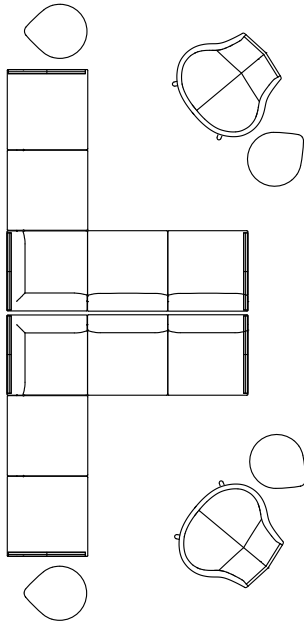

Artifort Compass perfectly harmonizes with Studio TK's chairs, lounges, sectionals, and sofas. Its low-profile base slips conveniently under your sofa or chair while its cantilevered design brings the surface comfortably close. Artifort Compass can be rotated to one side, positioned in front, or hovered over your lap, providing the perfect surface for a drink or the ideal position for your laptop.

dimensions

Artifort Compass
Task Table
(ARCT)

artifort compass

planning

ARCT **artifort compass task table**

Product Options**Height**

25 25" / 63cm

Wood Base Finish

BU Compass Basque White Oak

DZ Compass Truffle

Note Artifort Compass has an oil finish and is open pore. The finishes are coordinates to Studio TK wood finishes.
Overall dimensions: 15 3/4" w x 18 1/8" d x 25 5/8" h

25 25" / 63cm

Price

1145