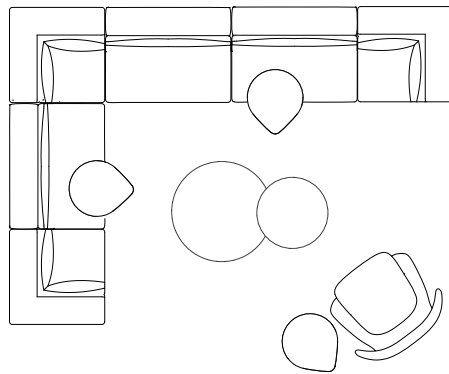

artifort compass

features

Offered through a partnership with Artifort in Schijndel, The Netherlands, Artifort Compass tables are simple, elegant wooden companions that enhance seating spaces and adapt naturally to flexible lifestyles. Designed by Mike & Maaike, Artifort Compass' semi-circular surface is welcoming from many angles, allowing individuals to position and reposition to suit your needs quickly.

Artifort Compass perfectly harmonizes with Studio TK's chairs, lounges, sectionals, and sofas. Its low-profile base slips conveniently under your sofa or chair while its cantilevered design brings the surface comfortably close. Artifort Compass can be rotated to one side, positioned in front, or hovered over your lap, providing the perfect surface for a drink or the ideal position for your laptop.

dimensions

Artifort Compass
Task Table
(ARCT)

artifort compass

planning

ARCT **artifort compass task table**

Product Options**Height**

25 25" / 63cm

Wood Base Finish