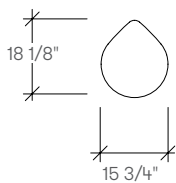

dimensions

Artifort Compass
Task Table
(ARCT)

artifort compass

planning

ARCT **artifort compass task table**

Product Options**Height**

25 25" / 63cm

Wood Base Finish

BU Compass Basque White Oak

DZ Compass Truffle

Note Artifort Compass has an oil finish and is open pore. The finishes are coordinates to Studio TK wood finishes.
Overall dimensions: 15 3/4" w x 18 1/8" d x 25 5/8" h