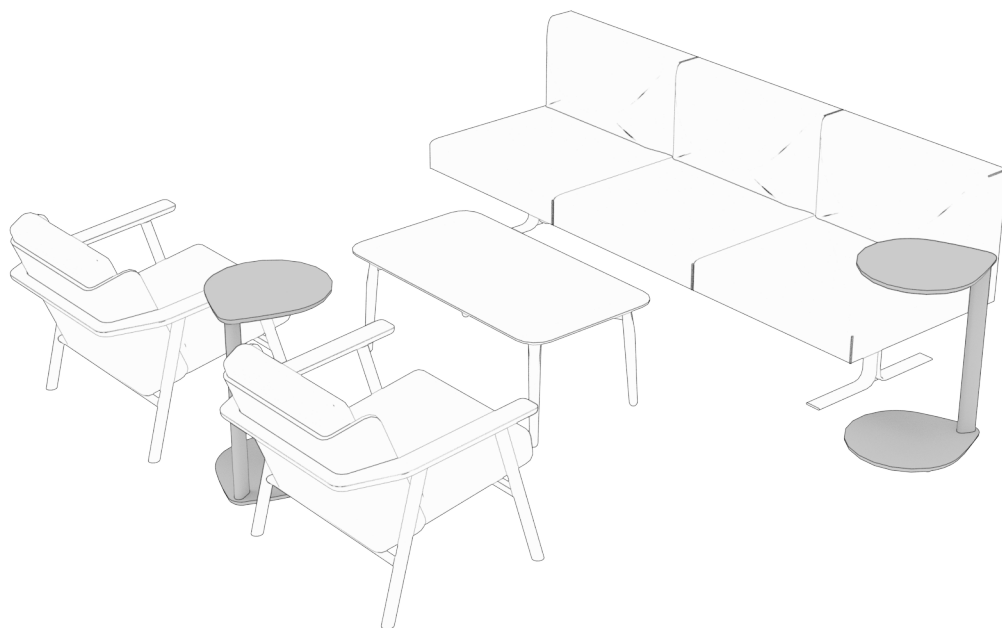

artifort compass

features

Offered through a partnership with Artifort in Schijndel, The Netherlands, Artifort Compass tables are simple, elegant wooden companions that enhance seating spaces and adapt naturally to flexible lifestyles. Designed by Mike & Maaike, Artifort Compass' semi-circular surface is welcoming from many angles, allowing individuals to position and reposition to suit your needs quickly.

Artifort Compass perfectly harmonizes with Studio TK's chairs, lounges, sectionals, and sofas. Its low-profile base slips conveniently under your sofa or chair while its cantilevered design brings the surface comfortably close. Artifort Compass can be rotated to one side, positioned in front, or hovered over your lap, providing the perfect surface for a drink or the ideal position for your laptop.

dimensions

Artifort Compass
Task Table
(ARCT)

artifort compass

planning

ARCT **artifort compass task table**

Product Options**Height**

25 25" / 63cm

Wood Base Finish