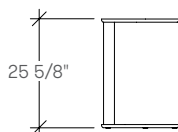

dimensions

Artifort Compass
Task Table
(ARCT)

artifort compass

planning

ARCT **artifort compass task table**

Product Options**Height**

25 25" / 63cm

Wood Base Finish