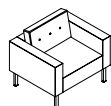

STV1 aventura lounge

Product Options

Arm Style	Back Cushion Style	Leg Style	Frame Upholstery	Back Cushion Upholstery	Leg Finish
N No Wrap	N No Tuft S Sewn Tuft B Button Tuft	L Four Leg U Sled Base	Fabric Leather	Fabric Leather	S1 Stainless Steel Fundamental Paint Fashion Paint

Note For No Tuft, add $0
For Sewn Tuft, add $0
For Button Tuft, add $0
For Fundamental Paint, add $0
For Fashion Paint, add $32
For Polished Stainless Steel, add $443

Frame Upholstery

	COM	COL	Gr.1	Gr.2	Gr.3	Gr.4	Gr.5	Gr.6	Gr.7	Gr.8	Gr.9	Gr.10	Gr.11
L Four Leg	2479	2628	2782	2917	3035	3170	3271	3355	3440	3540	3642	3743	3861
U Sled Base	2616	2773	2919	3054	3172	3307	3408	3492	3577	3678	3779	3880	3998
											Leather		
											LB	LC	LD
L Four Leg	3996	4165	4333	4502	4671	4839	5007	5176	5344		4448	5360	5663
U Sled Base	4133	4302	4470	4639	4808	4976	5145	5314	5482		4593	5505	5808

Back Cushion Upholstery

	COM	COL	Gr.1	Gr.2	Gr.3	Gr.4	Gr.5	Gr.6	Gr.7	Gr.8	Gr.9	Gr.10	Gr.11
L Four Leg	0	126	63	92	117	144	166	182	199	221	243	263	288
U Sled Base	0	126	63	92	117	144	166	182	199	221	243	263	288
											Leather		
											LB	LC	LD
L Four Leg	316	351	387	421	457	492	528	561	597		379	569	632
U Sled Base	316	351	387	421	457	492	528	561	597		379	569	632