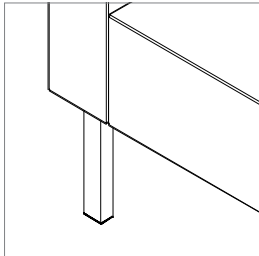

adventura

dimensions

- Designed and tested for users up to 300 lbs
- Meets ANSI/BIFMA requirements

Adventura
side view

Adventura, Lounge
[STV1]
front view

Adventura, Settee
[STV2]
front view

Adventura, Sofa
[STV3]
front view

additional dimensions

depth: 1"
width: 1 1/2"

depth: 1"
width: 1 1/2"
sled base thickness: 3/8"

Sewn Tuft Width	6"
Distance between buttons on the buttons tuft	6 1/2"

adventura

planning

A variety of configurations can be achieved with Adventura, allowing for various configurations. The following typical demonstrate the versatility that can be achieved.