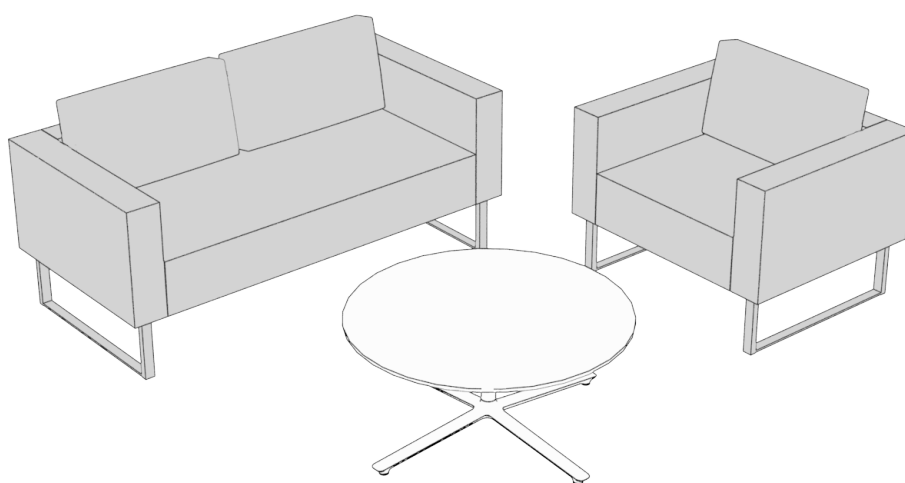

adventura

features

Adventura is a flexible lounge collection including a lounge chair, settee and sofa with a variety of options to fit in various workplace applications. Designed by the Studio TK Design team, Adventura brings in classic design details of European styles paired with Studio TK's flexible options to allow designers to select multiple fabrics, finishes and optional details. Inspired by a "choose your own adventure" selection of finishes and configurations makes this simple set of pieces very expansive for refined corporate spaces or crafted start-up environments.

The versatile lounge collection offers two leg styles, a four leg post or sled version, in either powder coat paint or polished stainless steel. Additionally, a broader range of back cushion options including a no-tuft back, a sewn in tufted back or a button tufted back expands the options and applications for Adventura.

adventura

dimensions

- Designed and tested for users up to 300 lbs
- Meets ANSI/BIFMA requirements

Adventura
side view

Adventura, Lounge
[STV1]
front view

Adventura, Settee
[STV2]
front view

Adventura, Sofa
[STV3]
front view

additional dimensions

depth: 1"
width: 1 1/2"

depth: 1"
width: 1 1/2"
sled base thickness: 3/8"

Sewn Tuft Width	6"
Distance between buttons on the buttons tuft	6 1/2"

adventura

planning

A variety of configurations can be achieved with Adventura, allowing for various configurations. The following typical demonstrate the versatility that can be achieved.