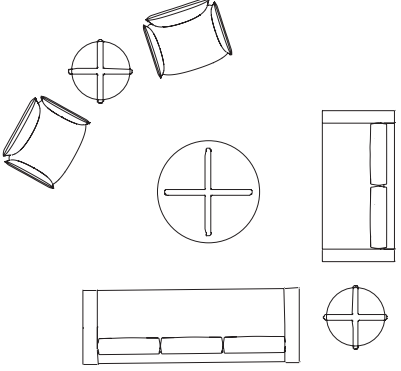

adventura

dimensions

- Designed and tested for users up to 300 lbs
- Meets ANSI/BIFMA requirements

Adventura
side view

Adventura, Lounge
[STV1]
front view

Adventura, Settee
[STV2]
front view

Adventura, Sofa
[STV3]
front view

additional dimensions

depth: 1"
width: 1 1/2"

depth: 1"
width: 1 1/2"
sled base thickness: 3/8"

Sewn Tuft Width	6"
Distance between buttons on the buttons tuft	6 1/2"

adventura

planning

A variety of configurations can be achieved with Adventura, allowing for various configurations. The following typical demonstrate the versatility that can be achieved.