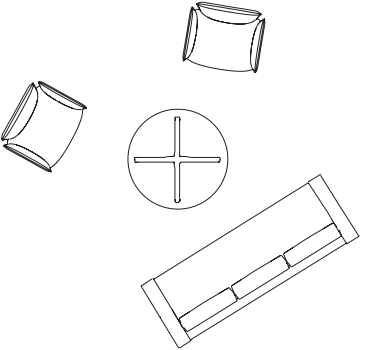

adventura

dimensions

- Designed and tested for users up to 300 lbs
- Meets ANSI/BIFMA requirements

Adventura
side view

Adventura, Lounge
[STV1]
front view

Adventura, Settee
[STV2]
front view

Adventura, Sofa
[STV3]
front view

additional dimensions

depth: 1"
width: 1 1/2"

depth: 1"
width: 1 1/2"
sled base thickness: 3/8"

Sewn Tuft Width	6"
Distance between buttons on the buttons tuft	6 1/2"

adventura

planning

A variety of configurations can be achieved with Adventura, allowing for various configurations. The following typical demonstrate the versatility that can be achieved.