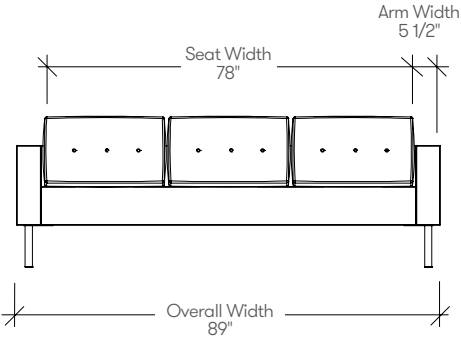

adventura

dimensions

- Designed and tested for users up to 300 lbs
- Meets ANSI/BIFMA requirements

Adventura
side view

Adventura, Lounge
[STV1]
front view

Adventura, Settee
[STV2]
front view

Adventura, Sofa
[STV3]
front view

additional dimensions

depth: 1"
width: 1 1/2"

depth: 1"
width: 1 1/2"
sled base thickness: 3/8"

Sewn Tuft Width	6"
Distance between buttons on the buttons tuft	6 1/2"

adventura

planning

A variety of configurations can be achieved with Adventura, allowing for various configurations. The following typical demonstrate the versatility that can be achieved.