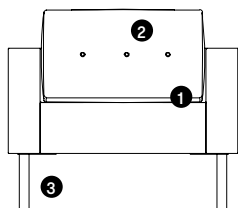

specifying aventura finishes

The modularity of Adventura permits a wide range of fabric combinations that allows for an expressive use of color, texture and material.

- **1 Seat and Arm Frame Upholstery**
  Select the seat and arm upholstery
- **2 Back Cushion Upholstery**
  Select the back cushion upholstery
- **3 Leg Finish**
  Select leg finish

specification example

STVIW Adventura Lounge Chair, Post Leg	
1 Seat and Arm Frame Gr.2	2955
2 Back Cushion Gr.3	117
3 Fashion Paint Gr.2	32
Total:	$3103

COM/COL material requirement

Yardage is based on a non-patterned fabric. Additional yardage may be required for pattern repeats and the matching required. Leather yield may be affected by the quality of the COL. However, variance in the size of the hides will not affect the yield.

SINGLE UPHOLSTERY		COM [yards]	COL [sq. ft.]
Adventura Lounge	Cushion	1 1/4	22 1/2
	Seat, Arm, Outer Back	6	108
Adventura Settee	Cushion	2 1/2	45
	Seat, Arm, Outer Back	8 1/2	153
Adventura Sofa	Cushion	3 3/4	67 1/2
	Seat, Arm, Outer Back	11	198