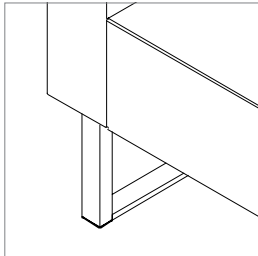

adventura

dimensions

- Designed and tested for users up to 300 lbs
- Meets ANSI/BIFMA requirements

Adventura
side view

Adventura, Lounge
[STV1]
front view

Adventura, Settee
[STV2]
front view

Adventura, Sofa
[STV3]
front view

additional dimensions

depth: 1"
width: 1 1/2"

depth: 1"
width: 1 1/2"
sled base thickness: 3/8"

Sewn Tuft Width	6"
Distance between buttons on the buttons tuft	6 1/2"

adventura

planning

A variety of configurations can be achieved with Adventura, allowing for various configurations. The following typical demonstrate the versatility that can be achieved.