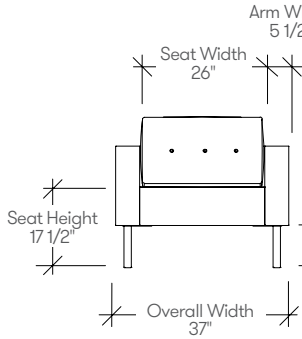

adventura

dimensions

- Designed and tested for users up to 300 lbs
- Meets ANSI/BIFMA requirements

Adventura
side view

Adventura, Lounge
[STV1]
front view

Adventura, Settee
[STV2]
front view

Adventura, Sofa
[STV3]
front view

additional dimensions

depth: 1"
width: 1 1/2"

depth: 1"
width: 1 1/2"
sled base thickness: 3/8"

Sewn Tuft Width	6"
Distance between buttons on the buttons tuft	6 1/2"

adventura

planning

A variety of configurations can be achieved with Adventura, allowing for various configurations. The following typical demonstrate the versatility that can be achieved.