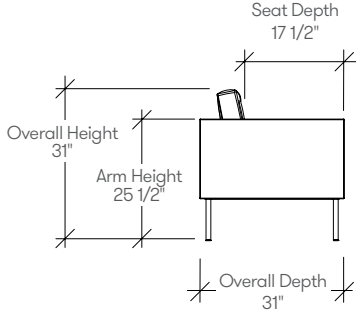

adventura

dimensions

- Designed and tested for users up to 300 lbs
- Meets ANSI/BIFMA requirements

Adventura
side view

Adventura, Lounge
[STV1]
front view

Adventura, Settee
[STV2]
front view

Adventura, Sofa
[STV3]
front view

additional dimensions

depth: 1"
width: 1 1/2"

depth: 1"
width: 1 1/2"
sled base thickness: 3/8"

Sewn Tuft Width	6"
Distance between buttons on the buttons tuft	6 1/2"

adventura

planning

A variety of configurations can be achieved with Adventura, allowing for various configurations. The following typical demonstrate the versatility that can be achieved.