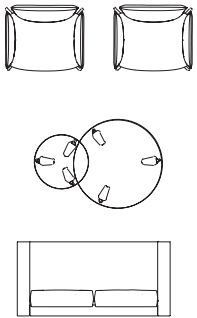

adventura

dimensions

- Designed and tested for users up to 300 lbs
- Meets ANSI/BIFMA requirements

Adventura
side view

Adventura, Lounge
[STV1]
front view

Adventura, Settee
[STV2]
front view

Adventura, Sofa
[STV3]
front view

additional dimensions

depth: 1"
width: 1 1/2"

depth: 1"
width: 1 1/2"
sled base thickness: 3/8"

Sewn Tuft Width	6"
Distance between buttons on the buttons tuft	6 1/2"

adventura

planning

A variety of configurations can be achieved with Adventura, allowing for various configurations. The following typical demonstrate the versatility that can be achieved.