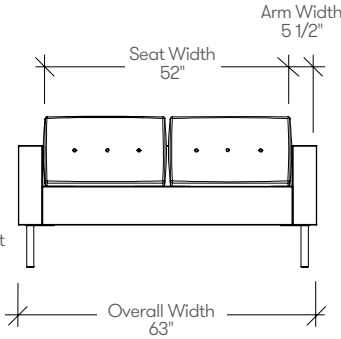

adventura

dimensions

- Designed and tested for users up to 300 lbs
- Meets ANSI/BIFMA requirements

Adventura
side view

Adventura, Lounge
[STV1]
front view

Adventura, Settee
[STV2]
front view

Adventura, Sofa
[STV3]
front view

additional dimensions

depth: 1"
width: 1 1/2"

depth: 1"
width: 1 1/2"
sled base thickness: 3/8"

Sewn Tuft Width	6"
Distance between buttons on the buttons tuft	6 1/2"

adventura

planning

A variety of configurations can be achieved with Adventura, allowing for various configurations. The following typical demonstrate the versatility that can be achieved.