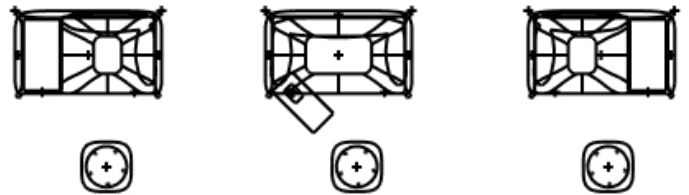

Abri Bench side view

Abri Bench 1-Seater, No Table (TKE1N)

Abri Bench 1-Seater, Table (TKE1Y)

Abri Bench 2-Seater, No Table (TKE2N)

Abri Bench 2-Seater, Table (TKE2Y)

Abri Table side view

Abri Table side view

Abri Hook side view

Abri Accessory Table Task Table (TKEJ1)

Abri Accessory Table Middle Table (TKEJ2)

Abri Hook Accessory Hook (TKEK1)

abri

planning

A range of one- and two-seat lounges and benches, available in mid- and high-back configurations, provides varying levels of privacy and enclosure. Optional integrated tables support both work and conversation, while a suite of accessories, including a task table, middle table, and bag/coat hook, adds thoughtful, functional utility throughout.