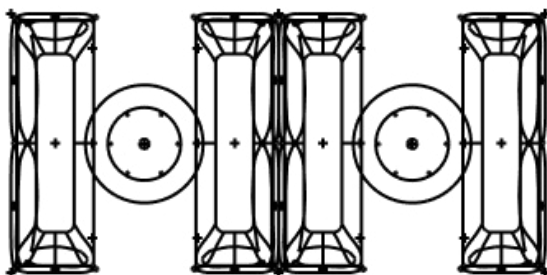

Abri Bench side view

Abri Bench 1-Seater, No Table (TKE1N)

Abri Bench 1-Seater, Table (TKE1Y)

Abri Bench 2-Seater, No Table (TKE2N)

Abri Bench 2-Seater, Table (TKE2Y)

Abri Table side view

Abri Table side view

Abri Hook side view

Abri Accessory Table Task Table (TKEJ1)

Abri Accessory Table Middle Table (TKEJ2)

Abri Hook Accessory Hook (TKEK1)

abri

planning

A range of one- and two-seat lounges and benches, available in mid- and high-back configurations, provides varying levels of privacy and enclosure. Optional integrated tables support both work and conversation, while a suite of accessories, including a task table, middle table, and bag/coat hook, adds thoughtful, functional utility throughout.