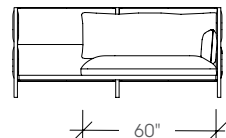

abri

dimensions

- Designed and tested for users up to 300 lbs
- Meets ANSI/BIFMA requirements

Abri 1-Seater
top view

Abri 2-Seater
top view

Abri Privacy Lounge
1-Seater, No Table,
Mid-Back
(TKEH1NM)

Abri Privacy Lounge
2-Seater, No Table,
Mid-Back
(TKEH2NM)

Abri Privacy Lounge
1-Seater, No Table,
High-Back
(TKEH1NH)

Abri Privacy Lounge
2-Seater, No Table,
High-Back
(TKEH2NH)

Abri Privacy Lounge
1-Seater, Left Facing,
Mid-Back
(TKEH1LM)

Abri Privacy Lounge
2-Seater, Left Facing,
Mid-Back
(TKEH2LM)