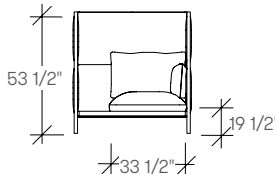

abri

dimensions

- Designed and tested for users up to 300 lbs
- Meets ANSI/BIFMA requirements

Abri 1-Seater
top view

Abri 2-Seater
top view

Abri Privacy Lounge
1-Seater, No Table,
Mid-Back
(TKEH1NM)

Abri Privacy Lounge
2-Seater, No Table,
Mid-Back
(TKEH2NM)

Abri Privacy Lounge
1-Seater, No Table,
High-Back
(TKEH1NH)

Abri Privacy Lounge
2-Seater, No Table,
High-Back
(TKEH2NH)

Abri Privacy Lounge
1-Seater, Left Facing,
Mid-Back
(TKEH1LM)

Abri Privacy Lounge
2-Seater, Left Facing,
Mid-Back
(TKEH2LM)

Abri Privacy Lounge
1-Seater, Left Facing,
High-Back
(TKEH2LH)

Abri Privacy Lounge
2-Seater, Left Facing,
High-Back
(TKEH2LH)

Abri Privacy Lounge
1-Seater, Right Facing,
Mid-Back
(TKEH1RM)

Abri Privacy Lounge
2-Seater, Right Facing,
Mid-Back
(TKEH2RM)

Abri Privacy Lounge
1-Seater, Right Facing,
High-Back
(TKEH2RH)

Abri Privacy Lounge
2-Seater, Right Facing,
High-Back
(TKEH2RH)

abri

dimensions

- Designed and tested for users up to 300 lbs
- Meets ANSI/BIFMA requirements