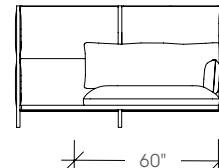

abri

dimensions

- Designed and tested for users up to 300 lbs
- Meets ANSI/BIFMA requirements

Abri 1-Seater
top view

Abri 2-Seater
top view

Abri Privacy Lounge
1-Seater, No Table,
Mid-Back
(TKEH1NM)

Abri Privacy Lounge
2-Seater, No Table,
Mid-Back
(TKEH2NM)

Abri Privacy Lounge
1-Seater, No Table,
High-Back
(TKEH1NH)

Abri Privacy Lounge
2-Seater, No Table,
High-Back
(TKEH2NH)

Abri Privacy Lounge
1-Seater, Left Facing,
Mid-Back
(TKEH1LM)

Abri Privacy Lounge
2-Seater, Left Facing,
Mid-Back
(TKEH2LM)

Abri Privacy Lounge
1-Seater, Left Facing,
High-Back
(TKEH2LH)

Abri Privacy Lounge
2-Seater, Left Facing,
High-Back
(TKEH2LH)

Abri Privacy Lounge
1-Seater, Right Facing,
Mid-Back
(TKEH1RM)

Abri Privacy Lounge
2-Seater, Right Facing,
Mid-Back
(TKEH2RM)