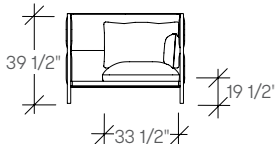

abri

dimensions

- Designed and tested for users up to 300 lbs
- Meets ANSI/BIFMA requirements

Abri 1-Seater
top view

Abri 2-Seater
top view

Abri Privacy Lounge
1-Seater, No Table,
Mid-Back
(TKEH1NM)

Abri Privacy Lounge
2-Seater, No Table,
Mid-Back
(TKEH2NM)

Abri Privacy Lounge
1-Seater, No Table,
High-Back
(TKEH1NH)

Abri Privacy Lounge
2-Seater, No Table,
High-Back
(TKEH2NH)

Abri Privacy Lounge
1-Seater, Left Facing,
Mid-Back
(TKEH1LM)

Abri Privacy Lounge
2-Seater, Left Facing,
Mid-Back
(TKEH2LM)