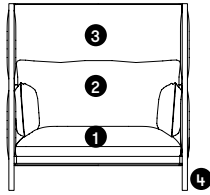

specifying abri finishes

The modularity of Abri allows for a wide range of fabric and metal frame color combinations, encouraging expressive use of color, texture, and material. The seat, bolster & pillow, and back upholstery can each be specified in different finishes, offering maximum customization. Components must be specified and priced individually, with the total price calculated as the sum of the seat, bolster & pillow, and back.

TKEH

- **1 Seat**
  Select the Seat Fabric
- **2 Bolster & Pillow**
  Select the bolster & pillow fabric (It can be the same fabric as above or contrasting)
- **3 Back/Panel Upholstery**
  Select the back/panel fabric (It can be the same fabric as above or contrasting)
- **Frame**
- **4** Select the frame finish

specification example

Steps involved in specifying Abri	Example:
Select 1 or 2 seat configuration	TKEH1
Select table option	TKEH1N
Select back height	TKEH1NM
Select seat upholstery finish	TKEH1NME523
Select bolster & pillow upholstery finish	TKEH1NME523E523
Select back upholstery finish	TKEH1NME523E523E523
Select frame finish	TKEH1NME523E523E523E523
Select table finish	TKEH1NME523E523E523E523E523
Select assembly style	TKEH1NME523E523E523E523E523RV

abri power accessories

Power accessories can be accepted on any lounge or bench style. The placement of power is dictated by the optional accessory placement and configuration.

Power Accessory is sold separately.

Power can be routed on the underside of the lounge/bench along the frame or panel. Power management is sold separately.

Task Table (TKEJ1) placement:	
1-Seater (No Side Table)	Can be mounted to Left or Right
1-Seater (Side Table)	Can be mounted on side opposite of Side Table
2-Seater (No Side Table)	Can be mounted to Left and/or Right
2-Seater (Side Table)	Can be mounted on side opposite of Side Table

Middle Table (TKEJ2) placement:	
2-Seater without table only (TKEH2NH, TKEH2NM, and TKEI2N)	Can only be mounted in center of frame

Below Power (STBPA) placement:	
1-Seater	Can be mounted to Left or Right
2-Seater	Can be mounted to Left, Right, or Center

NOTE: - For 1-Seater, Power cannot be mounted in same location as TKEJ1 (Task Table).
Each mounting location can accept either a power unit or an accessory table
- For 2-Seater, Power cannot be mounted in the center if TKEJ2 (Center Table) is used