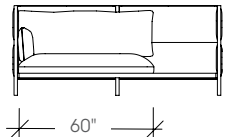

abri

dimensions

- Designed and tested for users up to 300 lbs
- Meets ANSI/BIFMA requirements

Abri 1-Seater
top view

Abri 2-Seater
top view

Abri Privacy Lounge
1-Seater, No Table,
Mid-Back
(TKEH1NM)

Abri Privacy Lounge
2-Seater, No Table,
Mid-Back
(TKEH2NM)

Abri Privacy Lounge
1-Seater, No Table,
High-Back
(TKEH1NH)

Abri Privacy Lounge
2-Seater, No Table,
High-Back
(TKEH2NH)

Abri Privacy Lounge
1-Seater, Left Facing,
Mid-Back
(TKEH1LM)

Abri Privacy Lounge
2-Seater, Left Facing,
Mid-Back
(TKEH2LM)

Abri Privacy Lounge
1-Seater, Left Facing,
High-Back
(TKEH2LH)

Abri Privacy Lounge
2-Seater, Left Facing,
High-Back
(TKEH2LH)

Abri Privacy Lounge
1-Seater, Right Facing,
Mid-Back
(TKEH1RM)

Abri Privacy Lounge
2-Seater, Right Facing,
Mid-Back
(TKEH2RM)