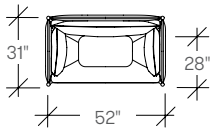

abri

dimensions

- Designed and tested for users up to 300 lbs
- Meets ANSI/BIFMA requirements

Abri 1-Seater
top view

Abri 2-Seater
top view

Abri Privacy Lounge
1-Seater, No Table,
Mid-Back
(TKEH1NM)

Abri Privacy Lounge
2-Seater, No Table,
Mid-Back
(TKEH2NM)