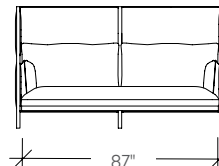

abri

dimensions

- Designed and tested for users up to 300 lbs
- Meets ANSI/BIFMA requirements

Abri 1-Seater
top view

Abri 2-Seater
top view

Abri Privacy Lounge
1-Seater, No Table,
Mid-Back
(TKEH1NM)

Abri Privacy Lounge
2-Seater, No Table,
Mid-Back
(TKEH2NM)

Abri Privacy Lounge
1-Seater, No Table,
High-Back
(TKEH1NH)

Abri Privacy Lounge
2-Seater, No Table,
High-Back
(TKEH2NH)

Abri Privacy Lounge
1-Seater, Left Facing,
Mid-Back
(TKEH1LM)

Abri Privacy Lounge
2-Seater, Left Facing,
Mid-Back
(TKEH2LM)