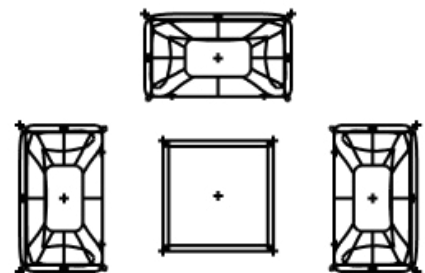

Abri Bench side view

Abri Bench 1-Seater, No Table (TKE1N)

Abri Bench 1-Seater, Table (TKE1Y)

Abri Bench 2-Seater, No Table (TKE2N)

Abri Bench 2-Seater, Table (TKE2Y)

Abri Table side view

Abri Table side view

Abri Hook side view

Abri Accessory Table Task Table (TKEJ1)

Abri Accessory Table Middle Table (TKEJ2)

Abri Hook Accessory Hook (TKEK1)

abri

planning

A range of one- and two-seat lounges and benches, available in mid- and high-back configurations, provides varying levels of privacy and enclosure. Optional integrated tables support both work and conversation, while a suite of accessories, including a task table, middle table, and bag/coat hook, adds thoughtful, functional utility throughout.