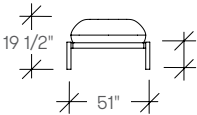

Abri Privacy Lounge
1-Seater, Right Facing,
High-Back
(TKEH2RH)

Abri Privacy Lounge
2-Seater, Right Facing,
High-Back
(TKEH2RH)

abri

dimensions

- Designed and tested for users up to 300 lbs
- Meets ANSI/BIFMA requirements

Abri Bench side view

Abri Bench 1-Seater, No Table (TKE1N)

Abri Bench 1-Seater, Table (TKE1Y)

Abri Bench 2-Seater, No Table (TKE2N)

Abri Bench 2-Seater, Table (TKE2Y)

Abri Table side view

Abri Table side view