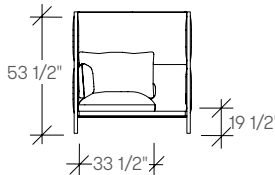

abri

dimensions

- Designed and tested for users up to 300 lbs
- Meets ANSI/BIFMA requirements

Abri 1-Seater
top view

Abri 2-Seater
top view

Abri Privacy Lounge
1-Seater, No Table,
Mid-Back
(TKEH1NM)

Abri Privacy Lounge
2-Seater, No Table,
Mid-Back
(TKEH2NM)

Abri Privacy Lounge
1-Seater, No Table,
High-Back
(TKEH1NH)

Abri Privacy Lounge
2-Seater, No Table,
High-Back
(TKEH2NH)

Abri Privacy Lounge
1-Seater, Left Facing,
Mid-Back
(TKEH1LM)

Abri Privacy Lounge
2-Seater, Left Facing,
Mid-Back
(TKEH2LM)

Abri Privacy Lounge
1-Seater, Left Facing,
High-Back
(TKEH2LH)

Abri Privacy Lounge
2-Seater, Left Facing,
High-Back
(TKEH2LH)

Abri Privacy Lounge
1-Seater, Right Facing,
Mid-Back
(TKEH1RM)

Abri Privacy Lounge
2-Seater, Right Facing,
Mid-Back
(TKEH2RM)

Abri Privacy Lounge
1-Seater, Right Facing,
High-Back
(TKEH2RH)

Abri Privacy Lounge
2-Seater, Right Facing,
High-Back
(TKEH2RH)

abri

dimensions

- Designed and tested for users up to 300 lbs
- Meets ANSI/BIFMA requirements