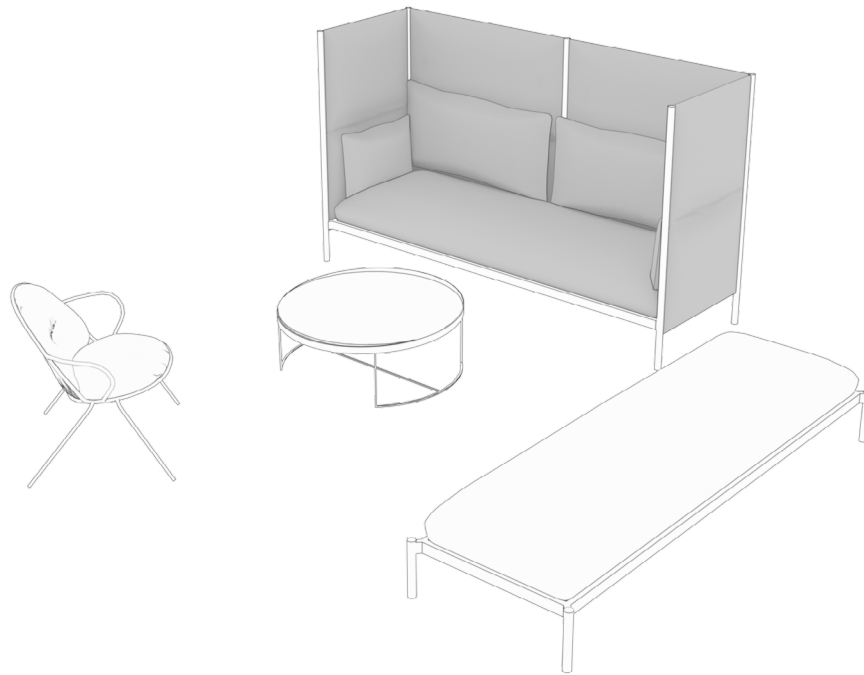

abri

dimensions

- Designed and tested for users up to 300 lbs
- Meets ANSI/BIFMA requirements

Abri 1-Seater
top view

Abri 2-Seater
top view

Abri Privacy Lounge
1-Seater, No Table,
Mid-Back
(TKEH1NM)

Abri Privacy Lounge
2-Seater, No Table,
Mid-Back
(TKEH2NM)

Abri Privacy Lounge
1-Seater, No Table,
High-Back
(TKEH1NH)

Abri Privacy Lounge
2-Seater, No Table,
High-Back
(TKEH2NH)

Abri Privacy Lounge
1-Seater, Left Facing,
Mid-Back
(TKEH1LM)

Abri Privacy Lounge
2-Seater, Left Facing,
Mid-Back
(TKEH2LM)