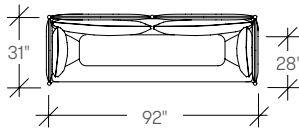

abri

dimensions

- Designed and tested for users up to 300 lbs
- Meets ANSI/BIFMA requirements

Abri 1-Seater
top view

Abri 2-Seater
top view

Abri Privacy Lounge
1-Seater, No Table,
Mid-Back
(TKEH1NM)

Abri Privacy Lounge
2-Seater, No Table,
Mid-Back
(TKEH2NM)