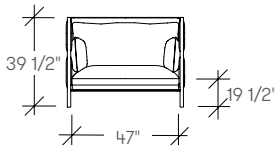

abri

dimensions

- Designed and tested for users up to 300 lbs
- Meets ANSI/BIFMA requirements

Abri 1-Seater
top view

Abri 2-Seater
top view

Abri Privacy Lounge
1-Seater, No Table,
Mid-Back
(TKEH1NM)

Abri Privacy Lounge
2-Seater, No Table,
Mid-Back
(TKEH2NM)

Abri Privacy Lounge
1-Seater, No Table,
High-Back
(TKEH1NH)

Abri Privacy Lounge
2-Seater, No Table,
High-Back
(TKEH2NH)

Abri Privacy Lounge
1-Seater, Left Facing,
Mid-Back
(TKEH1LM)

Abri Privacy Lounge
2-Seater, Left Facing,
Mid-Back
(TKEH2LM)