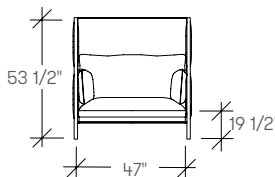

abri

dimensions

- Designed and tested for users up to 300 lbs
- Meets ANSI/BIFMA requirements

Abri 1-Seater
top view

Abri 2-Seater
top view

Abri Privacy Lounge
1-Seater, No Table,
Mid-Back
(TKEH1NM)

Abri Privacy Lounge
2-Seater, No Table,
Mid-Back
(TKEH2NM)

Abri Privacy Lounge
1-Seater, No Table,
High-Back
(TKEH1NH)

Abri Privacy Lounge
2-Seater, No Table,
High-Back
(TKEH2NH)

Abri Privacy Lounge
1-Seater, Left Facing,
Mid-Back
(TKEH1LM)

Abri Privacy Lounge
2-Seater, Left Facing,
Mid-Back
(TKEH2LM)