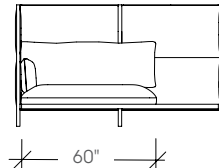

abri

dimensions

- Designed and tested for users up to 300 lbs
- Meets ANSI/BIFMA requirements

Abri 1-Seater
top view

Abri 2-Seater
top view

Abri Privacy Lounge
1-Seater, No Table,
Mid-Back
(TKEH1NM)

Abri Privacy Lounge
2-Seater, No Table,
Mid-Back
(TKEH2NM)

Abri Privacy Lounge
1-Seater, No Table,
High-Back
(TKEH1NH)

Abri Privacy Lounge
2-Seater, No Table,
High-Back
(TKEH2NH)

Abri Privacy Lounge
1-Seater, Left Facing,
Mid-Back
(TKEH1LM)

Abri Privacy Lounge
2-Seater, Left Facing,
Mid-Back
(TKEH2LM)

Abri Privacy Lounge
1-Seater, Left Facing,
High-Back
(TKEH2LH)

Abri Privacy Lounge
2-Seater, Left Facing,
High-Back
(TKEH2LH)

Abri Privacy Lounge
1-Seater, Right Facing,
Mid-Back
(TKEH1RM)

Abri Privacy Lounge
2-Seater, Right Facing,
Mid-Back
(TKEH2RM)

Abri Privacy Lounge
1-Seater, Right Facing,
High-Back
(TKEH2RH)

Abri Privacy Lounge
2-Seater, Right Facing,
High-Back
(TKEH2RH)

abri

dimensions

- Designed and tested for users up to 300 lbs
- Meets ANSI/BIFMA requirements