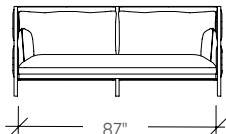

abri

dimensions

- Designed and tested for users up to 300 lbs
- Meets ANSI/BIFMA requirements

Abri 1-Seater
top view

Abri 2-Seater
top view

Abri Privacy Lounge
1-Seater, No Table,
Mid-Back
(TKEH1NM)

Abri Privacy Lounge
2-Seater, No Table,
Mid-Back
(TKEH2NM)

Abri Privacy Lounge
1-Seater, No Table,
High-Back
(TKEH1NH)

Abri Privacy Lounge
2-Seater, No Table,
High-Back
(TKEH2NH)

Abri Privacy Lounge
1-Seater, Left Facing,
Mid-Back
(TKEH1LM)

Abri Privacy Lounge
2-Seater, Left Facing,
Mid-Back
(TKEH2LM)