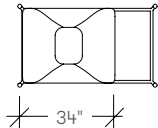

Abri Privacy Lounge
1-Seater, Right Facing,
High-Back
(TKEH2RH)

Abri Privacy Lounge
2-Seater, Right Facing,
High-Back
(TKEH2RH)

abri

dimensions

- Designed and tested for users up to 300 lbs
- Meets ANSI/BIFMA requirements

Abri Bench side view

Abri Bench 1-Seater, No Table (TKE1N)

Abri Bench 1-Seater, Table (TKE1Y)

Abri Bench 2-Seater, No Table (TKE2N)

Abri Bench 2-Seater, Table (TKE2Y)

Abri Table side view

Abri Table side view