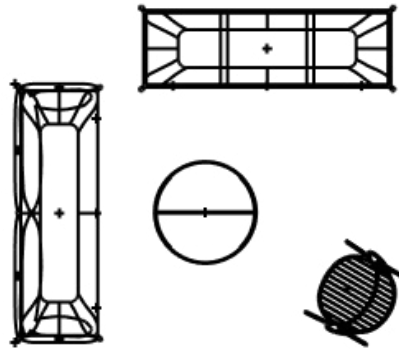

Abri Bench side view

Abri Bench 1-Seater, No Table (TKE1N)

Abri Bench 1-Seater, Table (TKE1Y)

Abri Bench 2-Seater, No Table (TKE2N)

Abri Bench 2-Seater, Table (TKE2Y)

Abri Table side view

Abri Table side view

Abri Hook side view

Abri Accessory Table Task Table (TKEJ1)

Abri Accessory Table Middle Table (TKEJ2)

Abri Hook Accessory Hook (TKEK1)

abri

planning

A range of one- and two-seat lounges and benches, available in mid- and high-back configurations, provides varying levels of privacy and enclosure. Optional integrated tables support both work and conversation, while a suite of accessories, including a task table, middle table, and bag/coat hook, adds thoughtful, functional utility throughout.