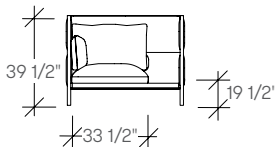

abri

dimensions

- Designed and tested for users up to 300 lbs
- Meets ANSI/BIFMA requirements

Abri 1-Seater
top view

Abri 2-Seater
top view

Abri Privacy Lounge
1-Seater, No Table,
Mid-Back
(TKEH1NM)

Abri Privacy Lounge
2-Seater, No Table,
Mid-Back
(TKEH2NM)

Abri Privacy Lounge
1-Seater, No Table,
High-Back
(TKEH1NH)

Abri Privacy Lounge
2-Seater, No Table,
High-Back
(TKEH2NH)

Abri Privacy Lounge
1-Seater, Left Facing,
Mid-Back
(TKEH1LM)

Abri Privacy Lounge
2-Seater, Left Facing,
Mid-Back
(TKEH2LM)

Abri Privacy Lounge
1-Seater, Left Facing,
High-Back
(TKEH2LH)

Abri Privacy Lounge
2-Seater, Left Facing,
High-Back
(TKEH2LH)

Abri Privacy Lounge
1-Seater, Right Facing,
Mid-Back
(TKEH1RM)

Abri Privacy Lounge
2-Seater, Right Facing,
Mid-Back
(TKEH2RM)