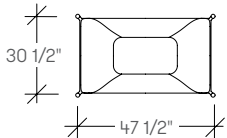

Abri Privacy Lounge
1-Seater, Right Facing,
High-Back
(TKEH2RH)

Abri Privacy Lounge
2-Seater, Right Facing,
High-Back
(TKEH2RH)

abri

dimensions

- Designed and tested for users up to 300 lbs
- Meets ANSI/BIFMA requirements

Abri Bench side view

Abri Bench 1-Seater, No Table (TKE1N)

Abri Bench 1-Seater, Table (TKE1Y)

Abri Bench 2-Seater, No Table (TKE2N)

Abri Bench 2-Seater, Table (TKE2Y)

Abri Table side view

Abri Table side view