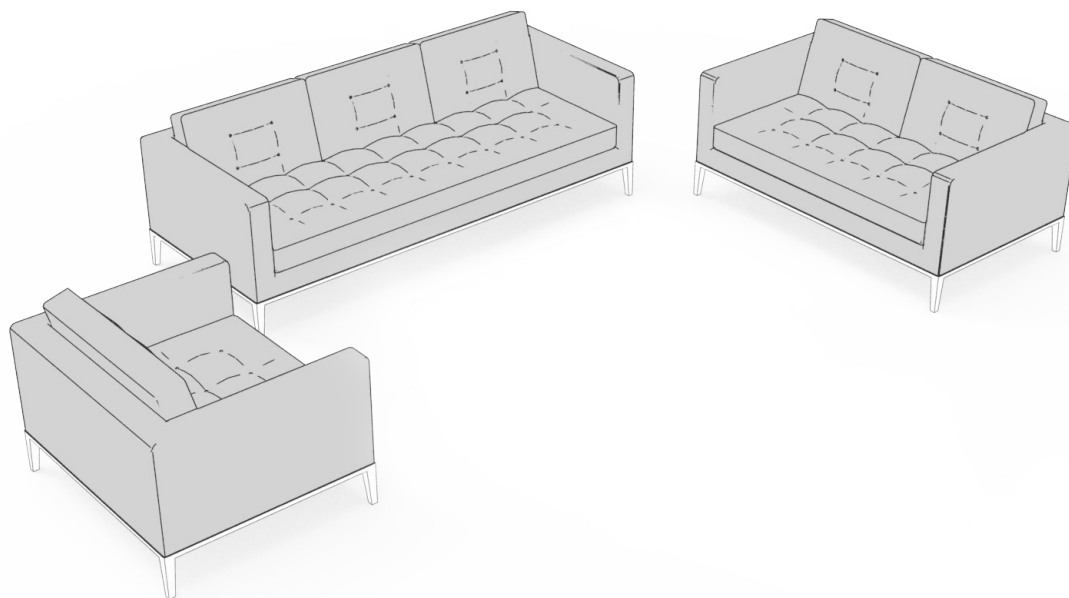

ac lounge

AC Lounge is elegant and timeless, featuring stitched cushions on the seat and backrests. The offering includes two and three-seater sofas, and a lounge chair.

Designer: Antonio Citterio

dimensions

- Designed and tested for users up to 110kg/242 lbs
- Meets standard European NEN-16139 requirements