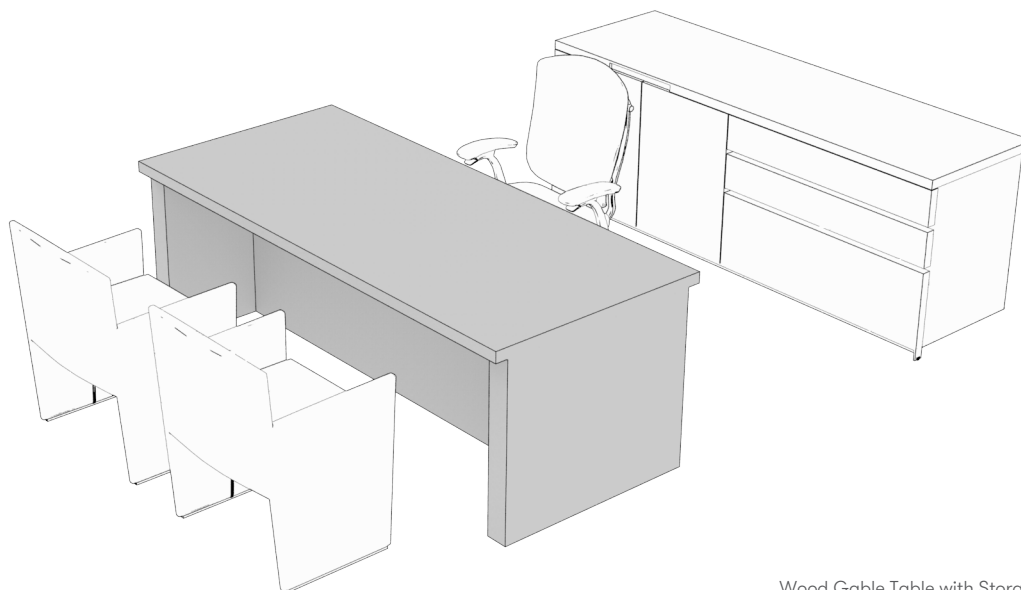

ac executive

Designed by Antonio Citterio, AC Executive provides a distinctive range of wood-based furniture designed for executive offices, meeting rooms and home office.

Select from a complete series of Storage Walls, Bookcases, Credenzas, Desks and Tables to create a beautiful and functional workspace. Hand-selected horizontal grain veneers are finished with a matte sheen and complemented with polished chrome legs and accent detailing. Product features include: concealed soft-close hardware, veneer-matched drawer boxes, back-painted magnetic glass, LED lighting, wire access/management and acrylic floating dividers.

Wood Gable Table with Storage Wall shown

dimensions

Wood Gable Table - ZXWT

- Is a table desk with no pedestals and options for no modesty, a half modesty or full modesty
- When no modesty is selected the desk will have Polished Chrome decorative rod between the gables
- End Gable is 3 1/2\" wide and recessed 1 1/2\" from each side of the worksurface
- Zero or two grommet can be specified
- When no modesty is specified, a Chrome cross beam will be between the legs