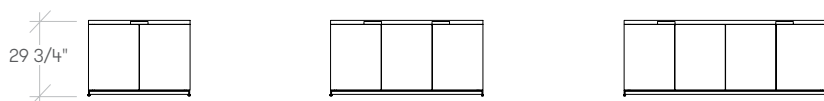

High All-Doors Credenza - **ZXHD**