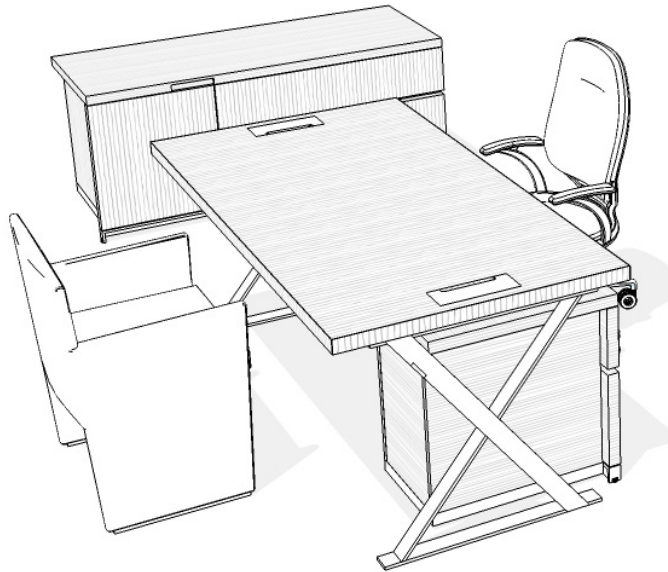

Designed by Antonio Citterio, AC Executive provides a distinctive range of wood-based furniture designed for executive offices, meeting rooms and home office.

Select from a complete series of Storage Walls, Bookcases, Credenzas, Desks and Tables to create a beautiful and functional workspace. Hand-selected horizontal grain veneers are finished with a matte sheen and complemented with polished chrome legs and accent detailing. Product features include: concealed soft-close hardware, veneer-matched drawer boxes, back-painted magnetic glass, LED lighting, wire access/management and acrylic floating dividers.

AC Veneer Group includes these finishes only: (P7) Grey Oak, (P8) Light Brushed Oak and (P9) Smoked Oak.