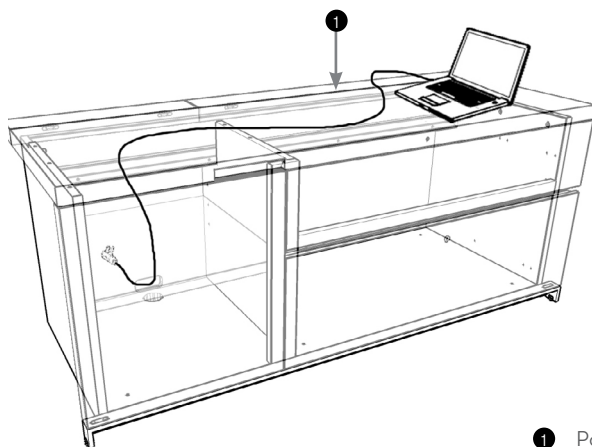

48"d x 96"w x 30"h

Price

No Grommet	Two Grommets
19551	20443

storage

- Freestanding storage units include credenzas with doors and or drawers and a choice of mobile or freestanding pedestals
- Units are finished on all sides to allow for positioning against a wall or in open spaces
- All units are 24" deep
- Case tops are 1 1/2" thick and all doors and door fronts are 1 1/2" thick with integrated pulls
- Fixed units have a distinctive Chrome base detail
- Sides of units are recessed 1 1/2" from the top and drawer front edge
- Fixed units have a 3/4" leveling capability
- All storage is available with locks

pedestals and credenzas

Box/File Pedestal and Low Box/File Pedestal with Wire Access shown

- 1 Power can be routed through a credenza when the top power access door is selected

dimensions

Pedestal - ZXFP

Mobile Pedestal - ZXMP