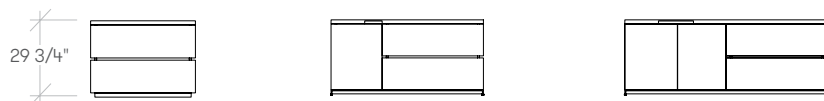

High File, File Credenza - **ZXFF**