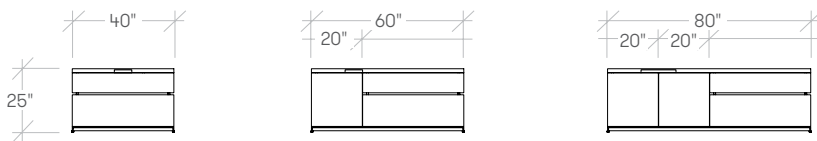

24"d x 18"w x 25"h

Price
5418

dimensions

- Credenzas are 24" deep configurations and include Box/File, Box/Box/File
- Doors or combinations of doors and drawers
- All credenzas have an optional wire access door across the back which allows access to a wire raceway. When the wire management option is chosen, the credenza top will have a wire access door across the back