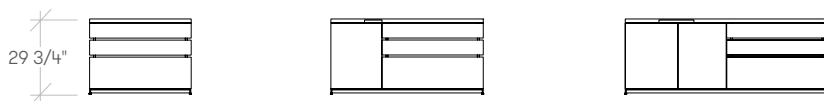

High Box, Box File Credenza - **ZXDB**