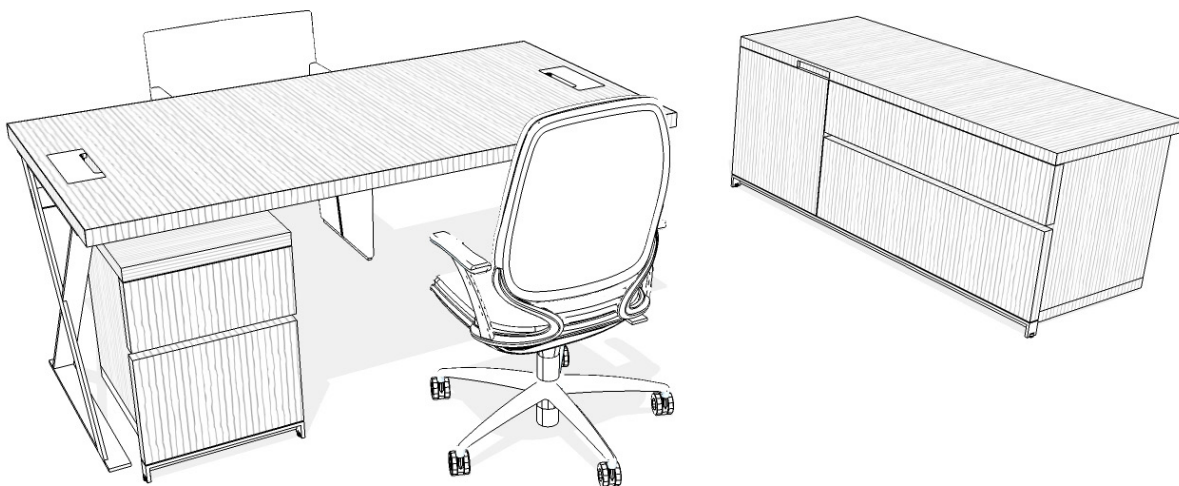

storage

- Freestanding storage units include credenzas with doors and or drawers and a choice of mobile or freestanding pedestals
- Units are finished on all sides to allow for positioning against a wall or in open spaces
- All units are 24" deep
- Case tops are 1 1/2" thick and all doors and door fronts are 1 1/2" thick with integrated pulls
- Fixed units have a distinctive Chrome base detail
- Sides of units are recessed 1 1/2" from the top and drawer front edge
- Fixed units have a 3/4" leveling capability
- All storage is available with locks

pedestals and credenzas

Box/File Pedestal and Low Box/File Pedestal with Wire Access shown