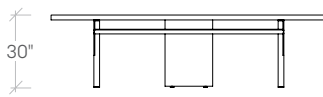

36"d x 70"w x 30"h

36"d x 80"w x 30"h

36"d x 90"w x 30"h

40"d x 70"w x 30"h

40"d x 80"w x 30"h

40"d x 90"w x 30"h

Price

No Grommet Two Grommets

12972 13699

13263 13989

13691 14421

13457 14184

13748 14476

14178 14906

conference tables

X-Legs conference tables are intended for large boardroom applications. The tables have X-Legs and wire management shrouds below. Wood power access grommets are available in one, two or all sections.

dimensions

X-Leg Table - ZXST

Two piece X-Leg Table - ZXDT

Three piece X-Leg Table - ZXTT

ZXST ac executive one piece x-leg conference table

Product Options

Depth	Width	Height	Center Section	Veneer Finishes
48", 54"	96", 102", 108"	30"	N None D Data/Power G Grommet	AC Veneer Group CWS Custom Wood Stain