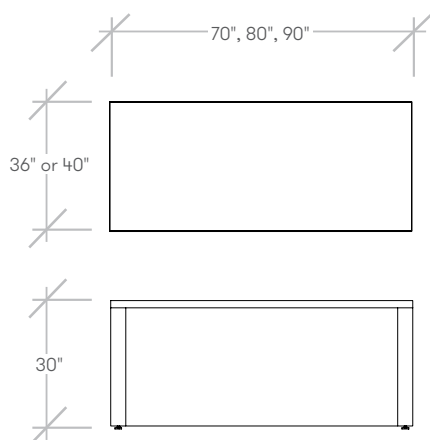

Wood Gable Table with Storage Wall shown

dimensions

Wood Gable Table - ZXWT

- Is a table desk with no pedestals and options for no modesty, a half modesty or full modesty
- When no modesty is selected the desk will have Polished Chrome decorative rod between the gables
- End Gable is 3 1/2\" wide and recessed 1 1/2\" from each side of the worksurface
- Zero or two grommet can be specified
- When no modesty is specified, a Chrome cross beam will be between the legs

X-Leg Table - ZXXT

- Is a table desk with X-Legs and no pedestals
- Zero or two cut outs can be specified

ZXWT ac executive wood gable table

Product Options

Depth	Width	Height	Modesty	Grommet	Veneer Finish
36", 40"	70", 80", 90"	30"	N None H Half F Full	0 None 2 Two	AC Veneer Group CWS Custom Wood Stain

H 40"d x 80"w x 30"h, Half Modesty

H 40"d x 90"w x 30"h, Half Modesty

F 36"d x 70"w x 30"h, Full Modesty

F 36"d x 80"w x 30"h, Full Modesty

F 36"d x 90"w x 30"h, Full Modesty

F 40"d x 70"w x 30"h, Full Modesty