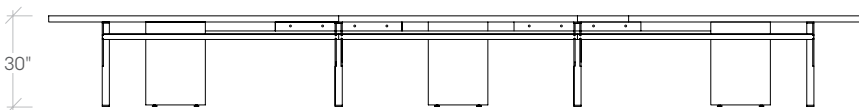

36"d x 70"w x 30"h

36"d x 80"w x 30"h

36"d x 90"w x 30"h

40"d x 70"w x 30"h

40"d x 80"w x 30"h

40"d x 90"w x 30"h

Price

No Grommet Two Grommets

12972 13699

13263 13989

13691 14421

13457 14184

13748 14476

14178 14906

conference tables

X-Legs conference tables are intended for large boardroom applications. The tables have X-Legs and wire management shrouds below. Wood power access grommets are available in one, two or all sections.

dimensions

X-Leg Table - ZXST

Two piece X-Leg Table - ZXDT

Three piece X-Leg Table - ZXTT

ZXST ac executive one piece x-leg conference table

Product Options

Depth	Width	Height	Center Section	Veneer Finishes
48", 54"	96", 102", 108"	30"	N None D Data/Power G Grommet	AC Veneer Group CWS Custom Wood Stain