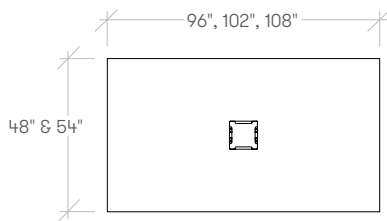

H 40"d x 80"w x 30"h, Half Modesty

H 40"d x 90"w x 30"h, Half Modesty

F 36"d x 70"w x 30"h, Full Modesty

F 36"d x 80"w x 30"h, Full Modesty

F 36"d x 90"w x 30"h, Full Modesty

F 40"d x 70"w x 30"h, Full Modesty

36"d x 70"w x 30"h

36"d x 80"w x 30"h

36"d x 90"w x 30"h

40"d x 70"w x 30"h

40"d x 80"w x 30"h

40"d x 90"w x 30"h

Price

No Grommet Two Grommets

12972 13699

13263 13989

13691 14421

13457 14184

13748 14476

14178 14906

conference tables

X-Legs conference tables are intended for large boardroom applications. The tables have X-Legs and wire management shrouds below. Wood power access grommets are available in one, two or all sections.

dimensions

X-Leg Table - ZXST

Two piece X-Leg Table - ZXDT

Three piece X-Leg Table - ZXTT

ZXST ac executive one piece x-leg conference table

Product Options

Depth	Width	Height	Center Section	Veneer Finishes
48", 54"	96", 102", 108"	30"	N None D Data/Power G Grommet	AC Veneer Group CWS Custom Wood Stain