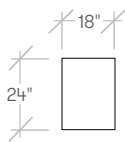

H 40"d x 80"w x 30"h, Half Modesty

H 40"d x 90"w x 30"h, Half Modesty

F 36"d x 70"w x 30"h, Full Modesty

F 36"d x 80"w x 30"h, Full Modesty

F 36"d x 90"w x 30"h, Full Modesty

F 40"d x 70"w x 30"h, Full Modesty

36"d x 70"w x 30"h

36"d x 80"w x 30"h

36"d x 90"w x 30"h

40"d x 70"w x 30"h

40"d x 80"w x 30"h

40"d x 90"w x 30"h

Price

No Grommet Two Grommets

pedestals and credenzas

Box/File Pedestal and Low Box/File Pedestal with Wire Access shown

- 1 Power can be routed through a credenza when the top power access door is selected

dimensions

Pedestal - ZXFP

Mobile Pedestal - ZXMP