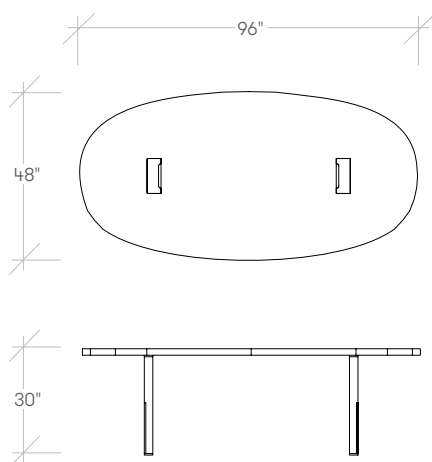

dimensions

Large Oval X-Leg Table - ZXXO

- Ideally suited to be used as a large desk or as a meeting table
- Option for zero or two grommets