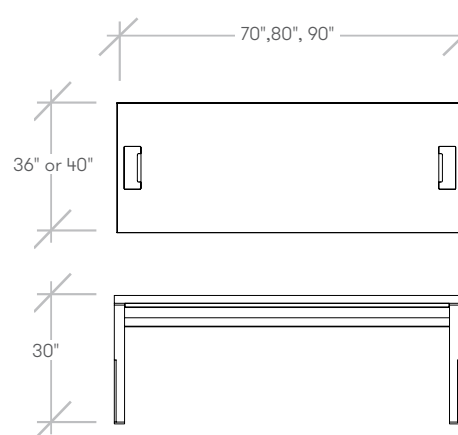

Wood Gable Table with Storage Wall shown

dimensions

Wood Gable Table - ZXWT

- Is a table desk with no pedestals and options for no modesty, a half modesty or full modesty
- When no modesty is selected the desk will have Polished Chrome decorative rod between the gables
- End Gable is 3 1/2\" wide and recessed 1 1/2\" from each side of the worksurface
- Zero or two grommet can be specified
- When no modesty is specified, a Chrome cross beam will be between the legs

X-Leg Table - ZXXT

- Is a table desk with X-Legs and no pedestals
- Zero or two cut outs can be specified

ZXWT ac executive wood gable table

Product Options

Depth	Width	Height	Modesty	Grommet	Veneer Finish
36", 40"	70", 80", 90"	30"	N None H Half F Full	0 None 2 Two	AC Veneer Group CWS Custom Wood Stain