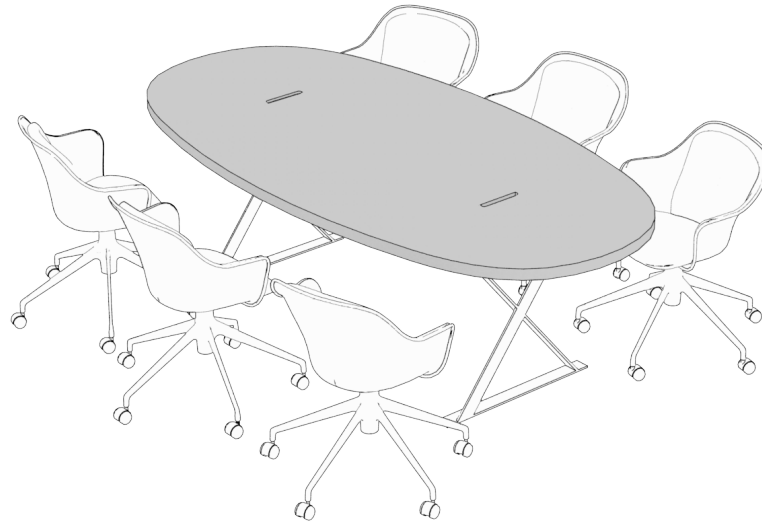

oval tables

Oval tables can be used in either office or meeting room setup.

Large Oval X-Leg Table shown with Bookcase