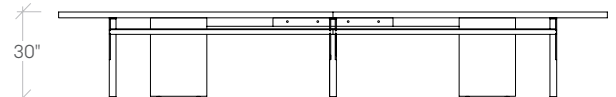

36"d x 70"w x 30"h

36"d x 80"w x 30"h

36"d x 90"w x 30"h

40"d x 70"w x 30"h

40"d x 80"w x 30"h

40"d x 90"w x 30"h

Price

No Grommet Two Grommets

12972 13699

13263 13989

13691 14421

13457 14184

13748 14476

14178 14906

conference tables

X-Legs conference tables are intended for large boardroom applications. The tables have X-Legs and wire management shrouds below. Wood power access grommets are available in one, two or all sections.

dimensions

X-Leg Table - ZXST

Two piece X-Leg Table - ZXDT

Three piece X-Leg Table - ZXTT

ZXST ac executive one piece x-leg conference table

Product Options

Depth	Width	Height	Center Section	Veneer Finishes
48", 54"	96", 102", 108"	30"	N None D Data/Power G Grommet	AC Veneer Group CWS Custom Wood Stain