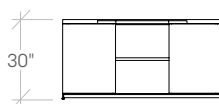

24"d x 18"w x 25"h

Price
5418

dimensions

- Credenzas are 24" deep configurations and include Box/File, Box/Box/File
- Doors or combinations of doors and drawers
- All credenzas have an optional wire access door across the back which allows access to a wire raceway. When the wire management option is chosen, the credenza top will have a wire access door across the back

Low Box File Credenza - **ZXBF**

High Box, Box File Credenza - **ZXDB**

High File, File Credenza - **ZXFF**

High All-Doors Credenza - **ZXHD**

High Open Center with Door Credenza - **ZXHO**

Low All Doors - **ZXLD**