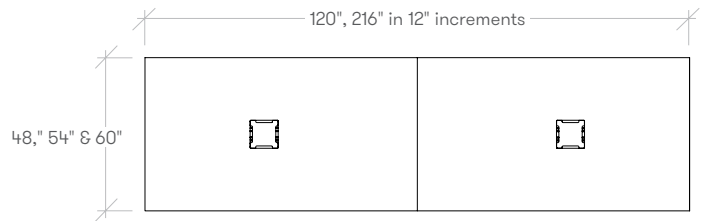

36"d x 70"w x 30"h

36"d x 80"w x 30"h

36"d x 90"w x 30"h

40"d x 70"w x 30"h

40"d x 80"w x 30"h

40"d x 90"w x 30"h

Price

No Grommet Two Grommets

12972 13699

13263 13989

13691 14421

13457 14184

13748 14476

14178 14906

conference tables

X-Legs conference tables are intended for large boardroom applications. The tables have X-Legs and wire management shrouds below. Wood power access grommets are available in one, two or all sections.

dimensions

X-Leg Table - ZXST

Two piece X-Leg Table - ZXDT

Three piece X-Leg Table - ZXTT

ZXST ac executive one piece x-leg conference table

Product Options

Depth	Width	Height	Center Section	Veneer Finishes
48", 54"	96", 102", 108"	30"	N None D Data/Power G Grommet	AC Veneer Group CWS Custom Wood Stain