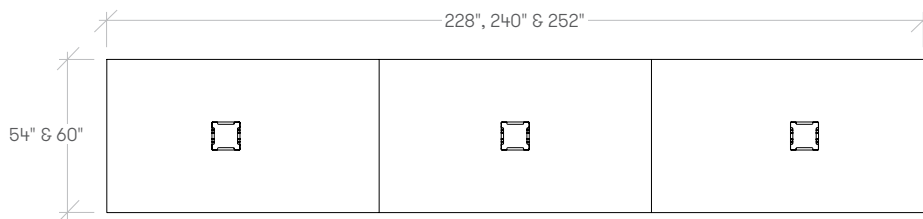

36"d x 70"w x 30"h

36"d x 80"w x 30"h

36"d x 90"w x 30"h

40"d x 70"w x 30"h

40"d x 80"w x 30"h

40"d x 90"w x 30"h

Price

No Grommet Two Grommets

12972 13699

13263 13989

13691 14421

13457 14184

13748 14476

14178 14906

conference tables

X-Legs conference tables are intended for large boardroom applications. The tables have X-Legs and wire management shrouds below. Wood power access grommets are available in one, two or all sections.

dimensions

X-Leg Table - ZXST

Two piece X-Leg Table - ZXDT

Three piece X-Leg Table - ZXTT

ZXST ac executive one piece x-leg conference table

Product Options

Depth	Width	Height	Center Section	Veneer Finishes
48", 54"	96", 102", 108"	30"	N None D Data/Power G Grommet	AC Veneer Group CWS Custom Wood Stain