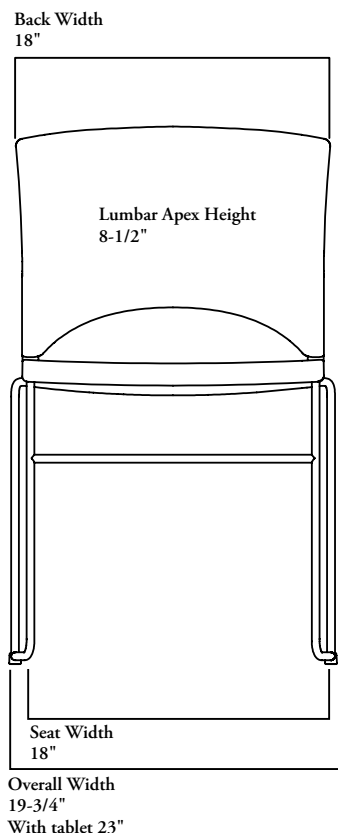

statement of line

* Ganging Device, Upholstered Seat and Dolly also available

volume dimensions & material requirements

features

- Designed and tested for users up to 300 lbs

weight

Chair	15 lbs
-------	--------

Other Dimensions

- Dolly Dimensions – 40" d x 25" w x 35" h
- Dolly Dimensions with 35 stacked plastic chairs or 25 stacked upholstered chairs – 76" h x 25" w x 42" d
- Tablet Dimensions – 17-1/2" d x 16 -3/4" w
- Bookrack Dimensions – 12" w x 14" l