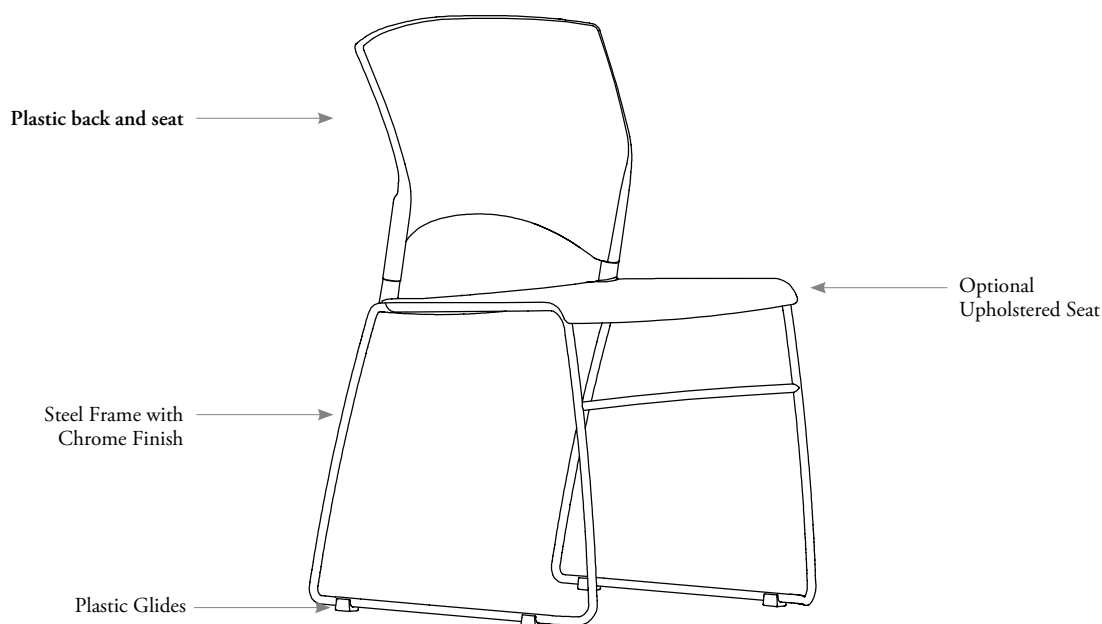

stacking chairs

volume overview

Volume is a high-density stacking chair ideal for small and large spaces including cafeterias, auditoriums, training rooms, classrooms and conference rooms.

Volume – Stacking Chair (NHDS)

statement of line

* Ganging Device, Upholstered Seat and Dolly also available

volume dimensions & material requirements

features

- Designed and tested for users up to 300 lbs

weight

Chair	15 lbs
-------	--------

Other Dimensions

- Dolly Dimensions – 40" d x 25" w x 35" h
- Dolly Dimensions with 35 stacked plastic chairs or 25 stacked upholstered chairs – 76" h x 25" w x 42" d
- Tablet Dimensions – 17-1/2" d x 16 -3/4" w
- Bookrack Dimensions – 12" w x 14" l

NOTES

When Tablet Arm is specified, chair is no longer stackable.

When Bookrack is specified, chair is no longer stackable.

Tablet surface is finished in Ebony and frame is finished in Chrome.

Bookrack is finished in Chrome frame with Ebony plastic shelf details.