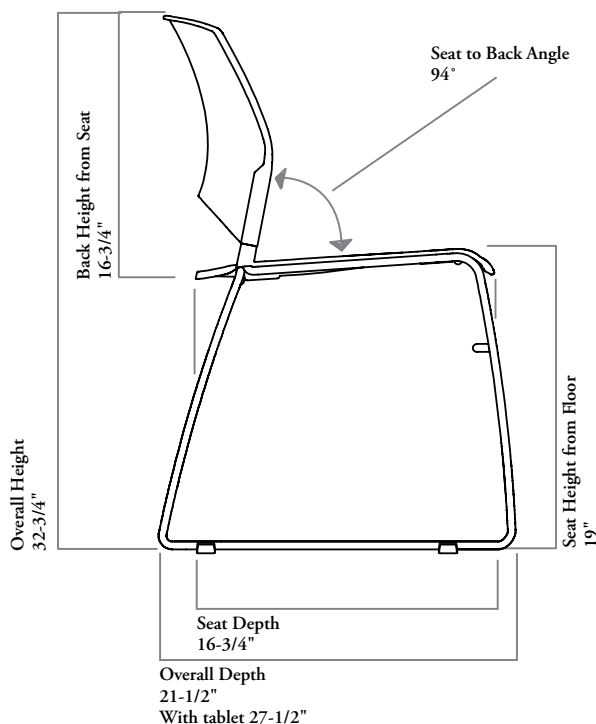

statement of line

* Ganging Device, Upholstered Seat and Dolly also available

volume dimensions & material requirements

features

- Designed and tested for users up to 300 lbs

weight

Chair	15 lbs
-------	--------

Other Dimensions

- Dolly Dimensions – 40" d x 25" w x 35" h
- Dolly Dimensions with 35 stacked plastic chairs or 25 stacked upholstered chairs – 76" h x 25" w x 42" d
- Tablet Dimensions – 17-1/2" d x 16 -3/4" w
- Bookrack Dimensions – 12" w x 14" l

COM/COL material requirement

The pattern, repeat and directionality of fabric may increase the amount of yardage required.

Leather quantities should always be rounded up to the next hide size, as yields vary from 60-80% and are affected by the quality, size and shape of the hide, and by the location and quantity of blemishes.