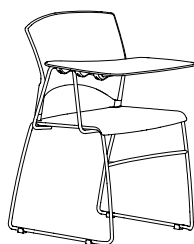

Other Dimensions

- Dolly Dimensions – 40" d x 25" w x 35" h
- Dolly Dimensions with 35 stacked plastic chairs or 25 stacked upholstered chairs – 76" h x 25" w x 42" d
- Tablet Dimensions – 17-1/2" d x 16 -3/4" w
- Bookrack Dimensions – 12" w x 14" l

SEAT UPHOLSTERY

	COM [yards]	COL [sq. ft]
Medium	0.75	6.5

stacking chairs

Xpress

NHDS

Volume Stack Chair

FEATURES

- Non upholstered chairs stack 35 high on the dolly and 10 high on the floor
- Upholstered chairs stack 25 high on the dolly and 8 high on the floor

NOTES

When Tablet Arm is specified, chair is no longer stackable.

When Bookrack is specified, chair is no longer stackable.

Tablet surface is finished in Ebony and frame is finished in Chrome.

Bookrack is finished in Chrome frame with Ebony plastic shelf details.