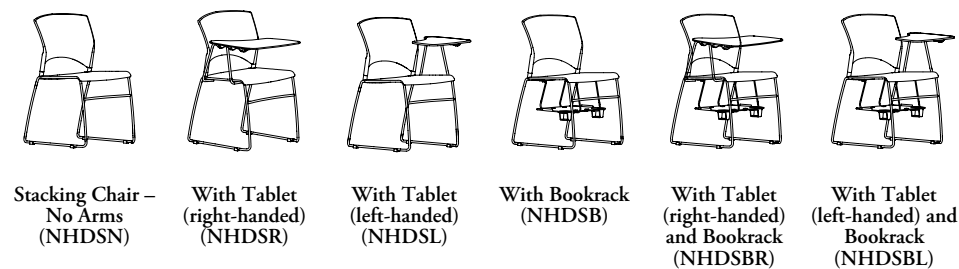

stacking chairs

volume overview

Volume is a high-density stacking chair ideal for small and large spaces including cafeterias, auditoriums, training rooms, classrooms and conference rooms.

Volume – Stacking Chair (NHDS)

statement of line

* Ganging Device, Upholstered Seat and Dolly also available

volume dimensions & material requirements

features

- Designed and tested for users up to 300 lbs

weight

Chair	15 lbs
-------	--------

Other Dimensions

- Dolly Dimensions – 40" d x 25" w x 35" h
- Dolly Dimensions with 35 stacked plastic chairs or 25 stacked upholstered chairs – 76" h x 25" w x 42" d
- Tablet Dimensions – 17-1/2" d x 16 -3/4" w
- Bookrack Dimensions – 12" w x 14" l

NOTES

When Tablet Arm is specified, chair is no longer stackable.

When Bookrack is specified, chair is no longer stackable.

Tablet surface is finished in Ebony and frame is finished in Chrome.

Bookrack is finished in Chrome frame with Ebony plastic shelf details.