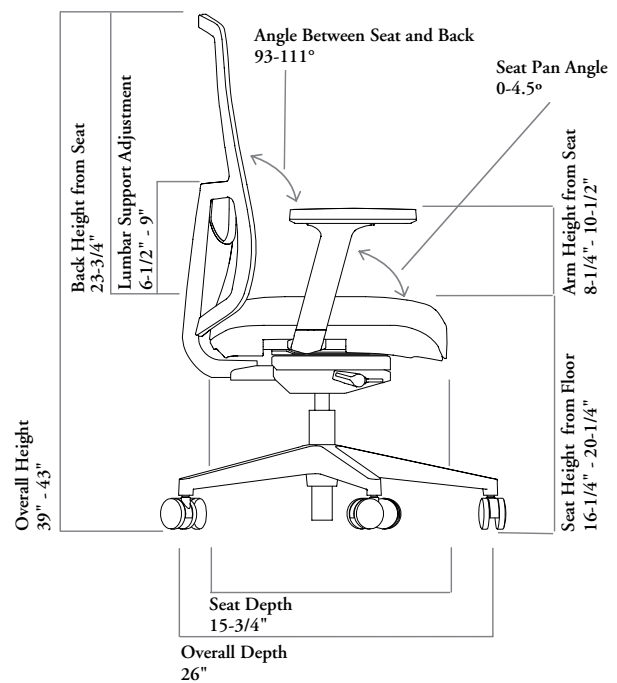

visio chair dimensions & material requirements

features

- Designed and tested for users up to 275 lbs
- Meets ANSI/BIFMA requirement

weight

Visio Chair, Mesh Back	31 lbs

COM/COL material requirement

The pattern, repeat and directionality of fabric may increase the amount of yardage required.

Leather quantities should always be rounded up to the next hide size, as yields vary from 60-80% and are affected by the quality, size and shape of the hide, and by the location and quantity of blemishes.

SINGLE UPHOLSTERED

	COM [yards]	COL [sq. ft]
Visio Chair, Mesh Back	1	6.00