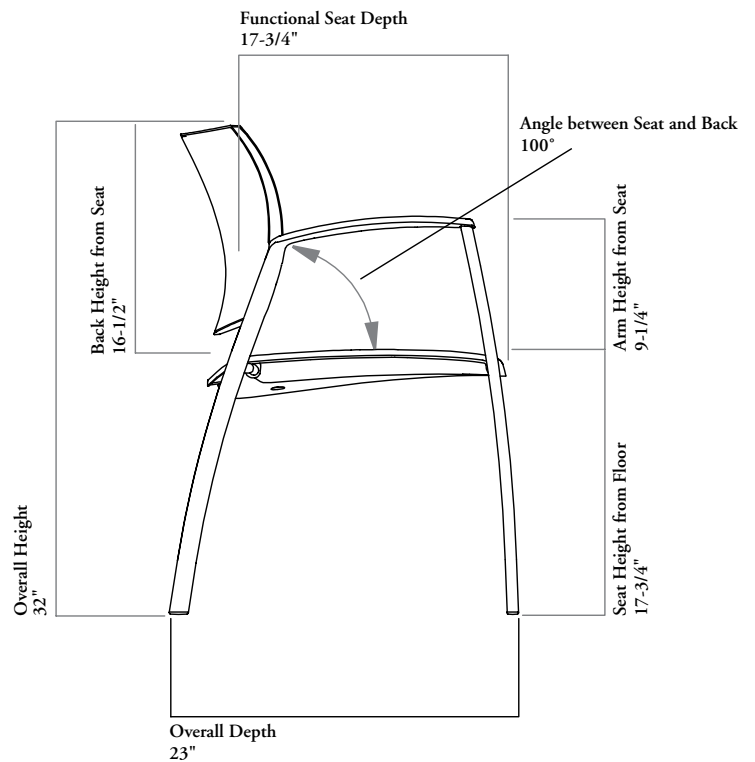

multi-use chairs

sitara overview

Sitara features a polite and timeless design with outstanding comfort.

Sitara – Guest Chair (NSIG)

statement of line

Sitara – Guest Chair
(NSIG)

sitara dimensions & material requirements

features

- Designed and tested for users up to 300 lbs

weight

Multi-use Chair	22 lbs
-----------------	--------

COM/COL material requirement

The pattern, repeat and directionality of fabric may increase the amount of yardage required.

Leather quantities should always be rounded up to the next hide size, as yields vary from 60-80% and are affected by the quality, size and shape of the hide, and by the location and quantity of blemishes.

Single Upholstered: The same fabric is applied to the seat and inside back.

Dual Upholstered: Two different fabrics are applied to the chair, one fabric to the seat and the other fabric to the inside back. First fabric listed will apply to the back and is the grade of fabric used to price the chair. A dual upholstery upcharge applies.