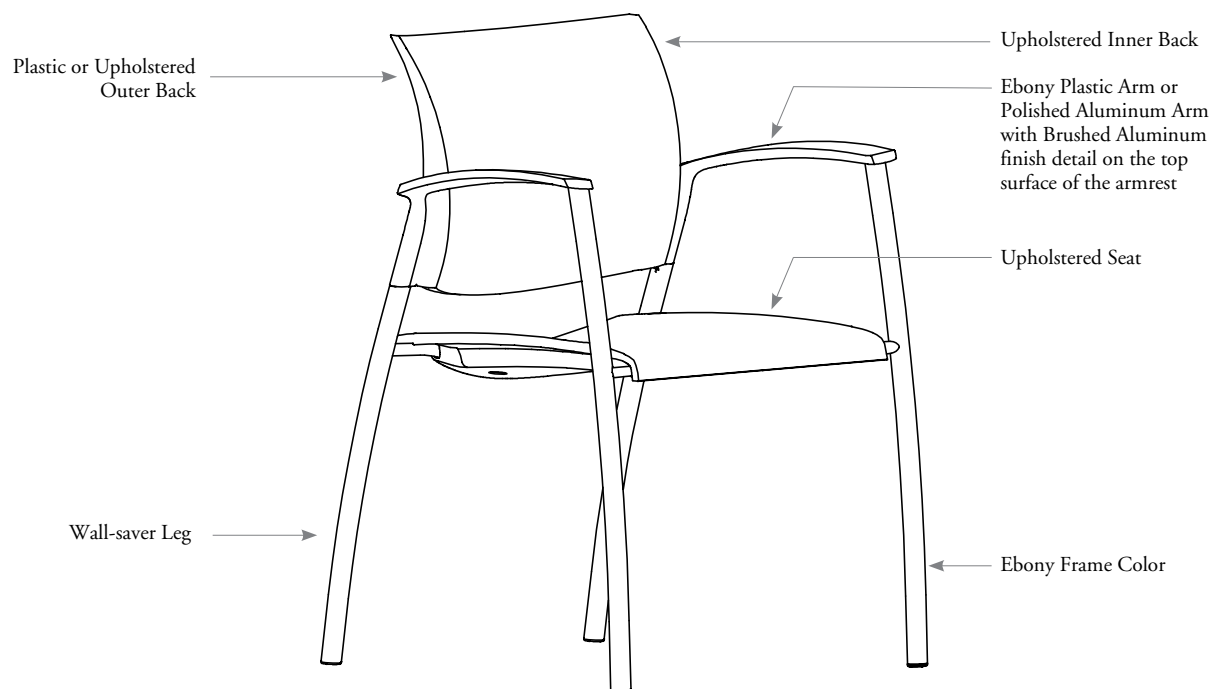

multi-use chairs

sitara overview

Sitara features a polite and timeless design with outstanding comfort.

Sitara – Guest Chair (NSIG)

statement of line

Sitara – Guest Chair
(NSIG)

sitara dimensions & material requirements

features

- Designed and tested for users up to 300 lbs

weight

Multi-use Chair	22 lbs
-----------------	--------

COM/COL material requirement

The pattern, repeat and directionality of fabric may increase the amount of yardage required.

NOTES

Exposed Plastic Back: The outer back is exposed plastic. The inner back is upholstered.

Stitched Back and Seat: Both the inner and outer back is upholstered with enhanced stitching. Seat pad is enhanced.

Single Upholstered: The same fabric is applied to the seat and inside back.

Dual Upholstered: Two different fabrics are applied to the chair, one fabric to the seat and the other fabric to the inside back. First fabric listed will apply to the back and is the grade of fabric used to price the chair. A dual upholstery upcharge applies.