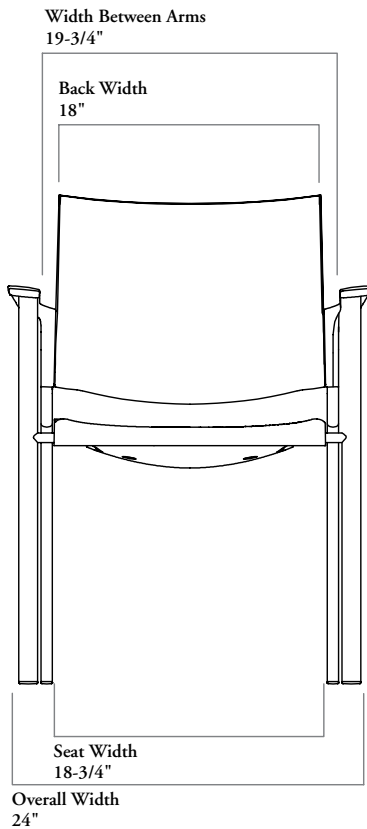

features

- Designed and tested for users up to 300 lbs

weight

Multi-use Chair	22 lbs
-----------------	--------

COM/COL material requirement

The pattern, repeat and directionality of fabric may increase the amount of yardage required.

Leather quantities should always be rounded up to the next hide size, as yields vary from 60-80% and are affected by the quality, size and shape of the hide, and by the location and quantity of blemishes.