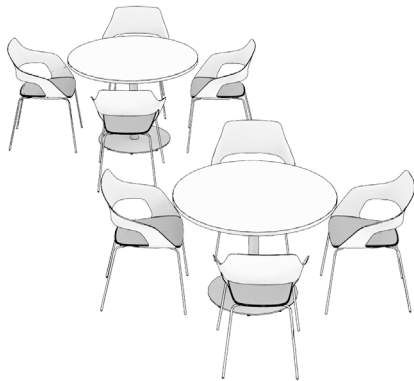

multi-use chairs

occo chair overview

The Occo Chair is a contemporary, comfortable and light spirited multi-purpose chair.

It allows a whole host of design options for furnishing cafés and bistros, seminar and multipurpose spaces and meeting areas and conference rooms.

UPHOLSTERED

	COM [yards]	COL [sq. ft]
Chair, 5-Star Base	0.35	5

multi-use chairs

planning with occo chair

The Occo chair can be used in a variety of application throughout a workspace.

multipurpose

The Occo Chair is available for short-term use in a multipurpose room such as a cafeteria, bistro or casual meeting area.

meeting and conference rooms

The Occo chair with casters is suitable for short-term use in meeting rooms.

enclaves

The Occo chair works well in enclaves and touchdown workstations where the end user needs a space to get some quick work completed.