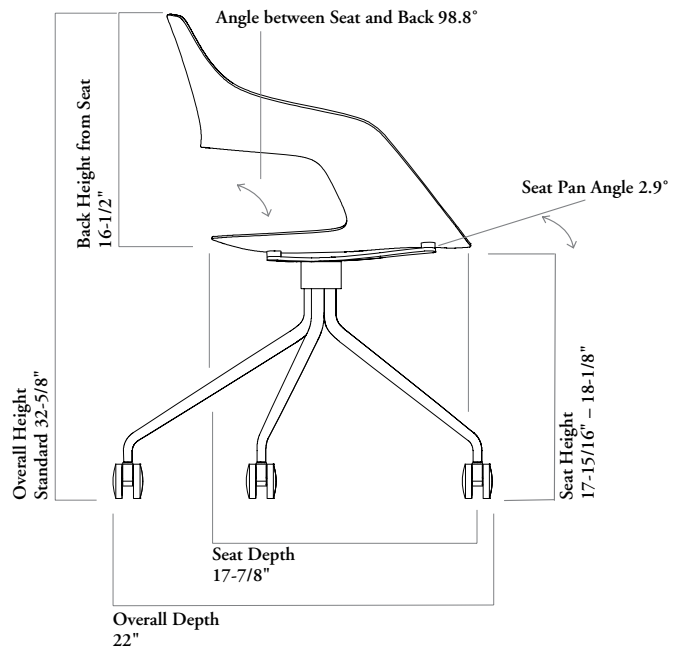

UPHOLSTERED

	COM [yards]	COL [sq. ft]
Chair, 4-Legs	0.35	5

occo chair dimensions & material requirements (continued)

features

- Designed and tested for users up to 300 lbs
- Meets ANSI/BIFMA Requirements
- Equipped with hard casters intended for use on carpet
- Soft casters are available for hard surfaces
- Swivel-tilt mechanism

weight

Occo Chair - 5-Star Base	25 lbs
--------------------------	--------

Occo Chair - 5-Star Base

COM/COL material requirement

The pattern, repeat and directionality of fabric may increase the amount of yardage required.