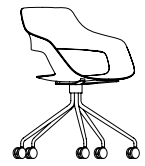

With Upholstery

PRODUCT OPTIONS

Seat Upholstery	Upholstery Finish	Chair Finish	Casters
N No	Fabric	8B Ebony	Casters, Hard
Y Yes	Leather	8D Atrium White 7R Latte Coordinate 7T Grey	A Casters, Soft

SAMPLE ORDER CODE

NWOW Y	E532	8B	B

DESCRIPTION

PRICE

No Seat Upholstery, with Hard Casters

1083

No Seat Upholstery, with Soft Casters

1113

With Seat Upholstery

Grade 1	COM/ Grade 2	COL/ Grade 3	Grade 4	Grade 5	Grade 6	Grade 7	Grade 8	Grade 9	Grade 10
1282	1306	1327	1351	1374	1394	1418	1442	1466	1486

With Seat Upholstery

Leather LA	Leather LB	Leather LC	Leather LD
1486	1510	1534	1534

If Soft Casters (A) are specified add 29