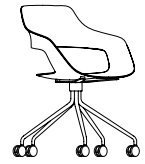

With Upholstery

PRODUCT OPTIONS

Seat Upholstery	Upholstery Finish	Chair Finish	Casters
N No	Fabric	8B Ebony	Casters, Hard
Y Yes	Leather	8D Atrium White 7R Latte Coordinate 7T Grey	B Casters, Soft

SAMPLE ORDER CODE

NWOW Y	E532	8B	B

DESCRIPTION

PRICE

No Seat Upholstery, with Hard Casters

786

No Seat Upholstery, with Soft Casters

809

With Seat Upholstery

Grade 1	COM/ Grade 2	COL/ Grade 3	Grade 4	Grade 5	Grade 6	Grade 7	Grade 8	Grade 9	Grade 10
931	947	963	980	996	1013	1029	1045	1062	1079

With Seat Upholstery

Leather LA	Leather LB	Leather LC	Leather LD
1079	1095	1111	1111

If Soft Casters (B) are specified add 24