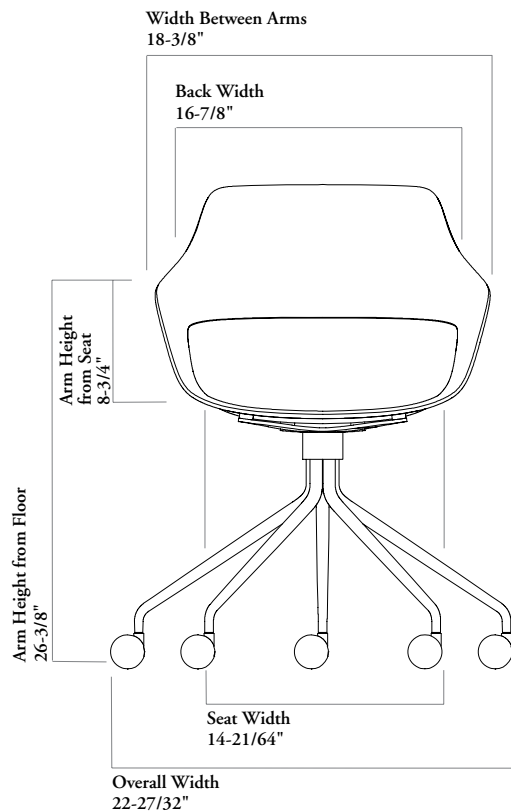

Occo Chair - 4-Legs

COM/COL material requirement

The pattern, repeat and directionality of fabric may increase the amount of yardage required.

Leather quantities should always be rounded up to the next hide size, as yields vary from 60-80% and are affected by the quality, size and shape of the hide, and by the location and quantity of blemishes.

UPHOLSTERED

	COM [yards]	COL [sq. ft]
Chair, 4-Legs	0.35	5

occo chair dimensions & material requirements (continued)

features

- Designed and tested for users up to 300 lbs
- Meets ANSI/BIFMA Requirements
- Equipped with hard casters intended for use on carpet
- Soft casters are available for hard surfaces
- Swivel-tilt mechanism

weight

Occo Chair - 5-Star Base	25 lbs
--------------------------	--------

Occo Chair - 5-Star Base

COM/COL material requirement

The pattern, repeat and directionality of fabric may increase the amount of yardage required.