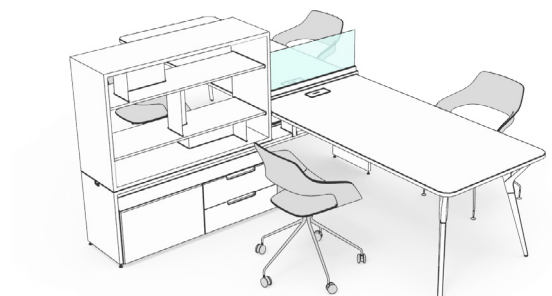

open environment

The Occo chair is suitable for short term use in an open environment where the end user requires a non-dedicated space to work. The Occo chair with and without casters complement each other.