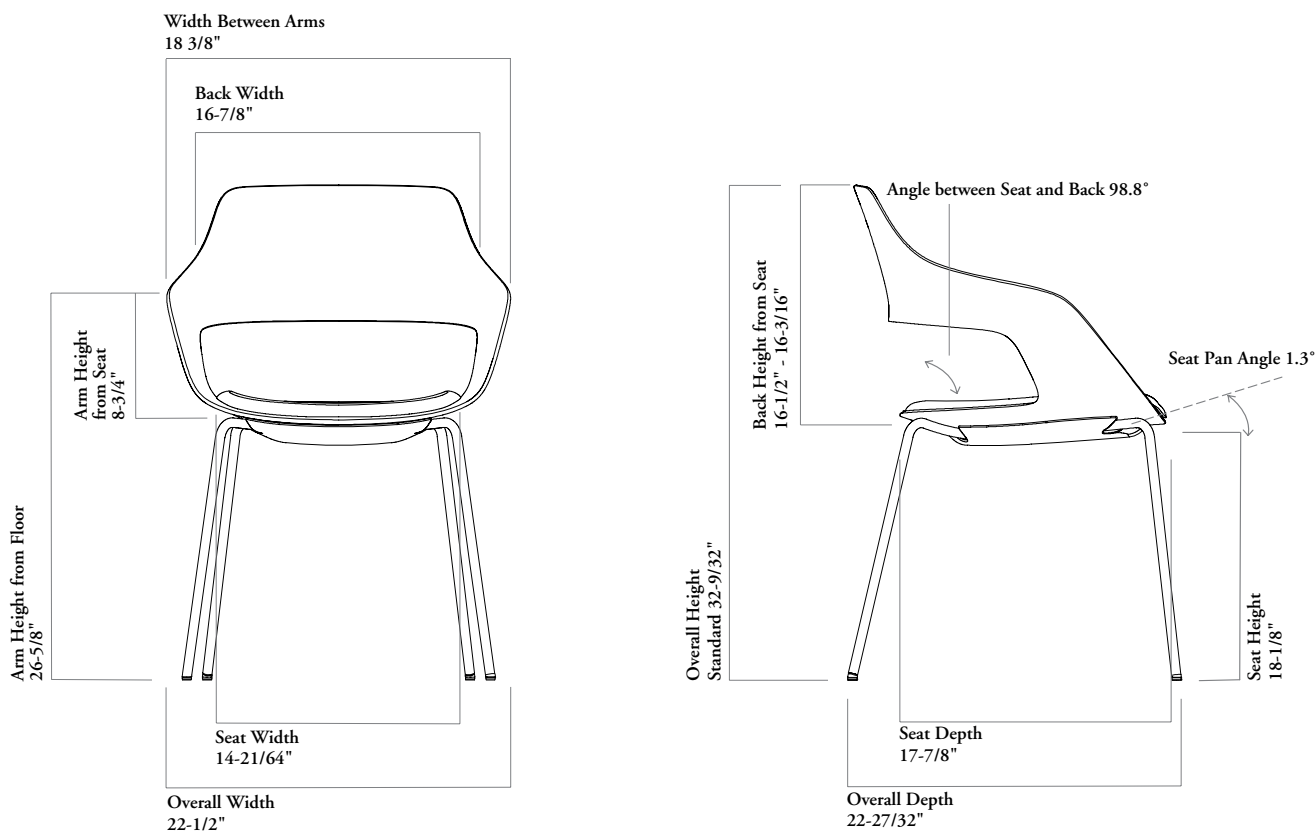

Occo Chair,
5-Star Base
(NWOW)

multi-use chairs

occo chair dimensions & material requirements

features

- Designed and tested for users up to 300 lbs
- Meets ANSI/BIFMA Requirements

weight

Occo Chair - 4-Legs	13 lbs
---------------------	--------

Occo Chair - 4-Legs

COM/COL material requirement

The pattern, repeat and directionality of fabric may increase the amount of yardage required.

Leather quantities should always be rounded up to the next hide size, as yields vary from 60-80% and are affected by the quality, size and shape of the hide, and by the location and quantity of blemishes.