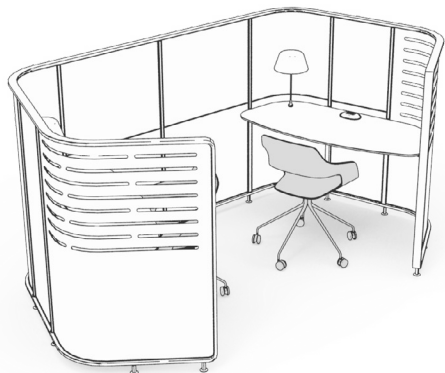

UPHOLSTERED

	COM [yards]	COL [sq. ft]
Chair, 5-Star Base	0.35	5

multi-use chairs

planning with occo chair

The Occo chair can be used in a variety of application throughout a workspace.

multipurpose

The Occo Chair is available for short-term use in a multipurpose room such as a cafeteria, bistro or casual meeting area.

meeting and conference rooms

The Occo chair with casters is suitable for short-term use in meeting rooms.

enclaves

The Occo chair works well in enclaves and touchdown workstations where the end user needs a space to get some quick work completed.