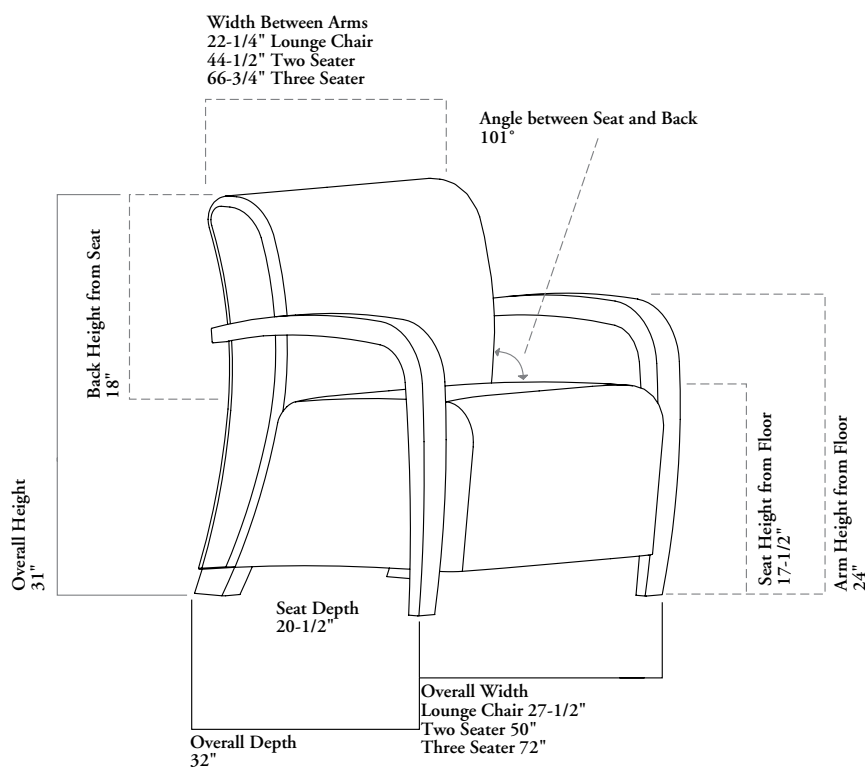

ferrarra dimensions & material requirements

statement of line

Ferrarra is a family of plush, fully-upholstered lounge furniture with dramatic, sweeping wooden arms and feet.

Lounge Chair
(LFER1)

Lounge 2-Seater Sofa
(LFER2)

Lounge 3-Seater Sofa
(LFER3)

features

- Designed and tested for users up to 250 lbs

weight

Lounge Chair	32 lbs
Two Seater Sofa	58 lbs
Three Seater Sofa	84 lbs

COM/COL material requirement

The pattern, repeat and directionality of fabric may increase the amount of yardage required.

Leather quantities should always be rounded up to the next hide size, as yields vary from 60-80% and are affected by the quality, size and shape of the hide, and by the location and quantity of blemishes.

SIZE

PRICE

	Grade 1	COM/ Grade 2	COL/ Grade 3	Grade 4	Grade 5	Grade 6	Grade 7	Grade 8	Grade 9	Grade 10
Chair	2176	2295	2408	2529	2645	2762	2876	2996	3113	3518
Two Seater Sofa	3337	3570	3804	4038	4273	4505	4739	4971	5206	6019
Three Seater Sofa	4498	4849	5199	5550	5897	6250	6601	6951	7300	8518
	Leather LA	Leather LB	Leather LC	Leather LD						
Chair	3518	3774	4459	4687						
Two Seater Sofa	6019	6515	7868	8321						
Three Seater Sofa	8518	9274	11309	11990						