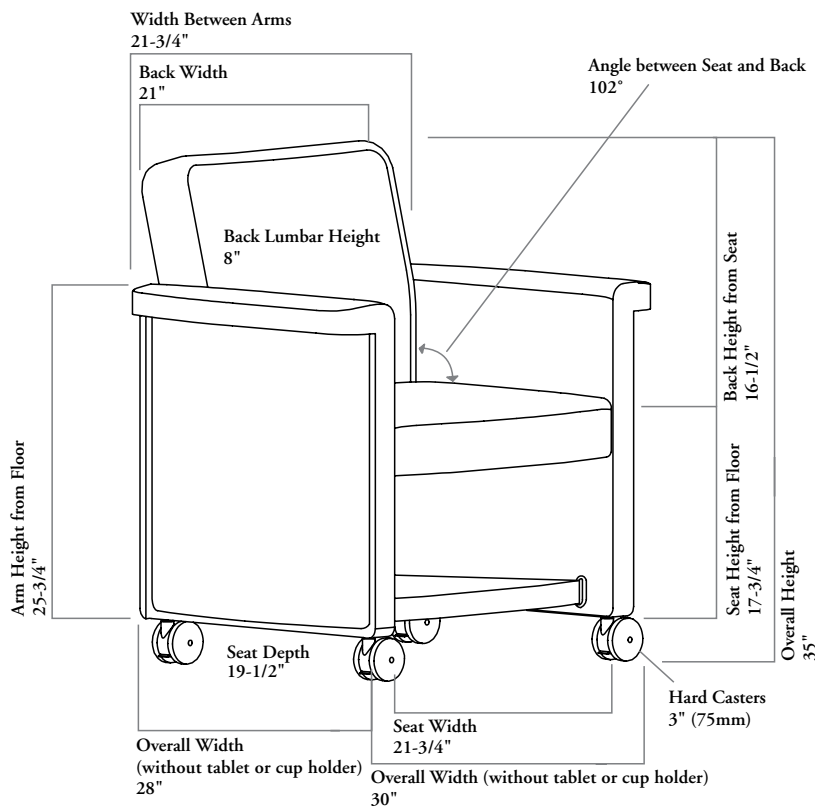

belize overview

Belize is a mobile collaborative, friendly and casual chair that provides storage and comfort. The Sicla Chair, 4-Leg features a classic base that is versatile for various room environments.

Belize – Lounge (NBEC)

statement of line

No Accessories
(NBEC)

With Cup Holder
(NBECR)

With Tablet
(NBECR)

With Tablet and Cup Holder
(NBECRR)

belize dimensions & material requirements

features

- Designed and tested for users up to 300 lbs

weight

Soft Seating	65 lbs
--------------	--------

side panel options

Upholstered

Foundation Laminate

Other Dimensions

- Round Cup Holder:
 - Inside Diameter - 4"
 - Outside Diameter - 4-1/2"
- Rectangular Tablet:
 - Width - 19-3/16"
 - Depth - 11"

	COM [yards]	COL [sq. ft]
Chair excluding Side Panel	3.5	54
Side Panels only	0.75	14

N B E C

Belize – Lounge

NOTES

A tablet and cup holder cannot be specified for the same side of the chair.

The handle, cup holder and tablet arm frame are finished in Polished Aluminum. The surface of the cup holder is finished with a Black, non-slip surface.