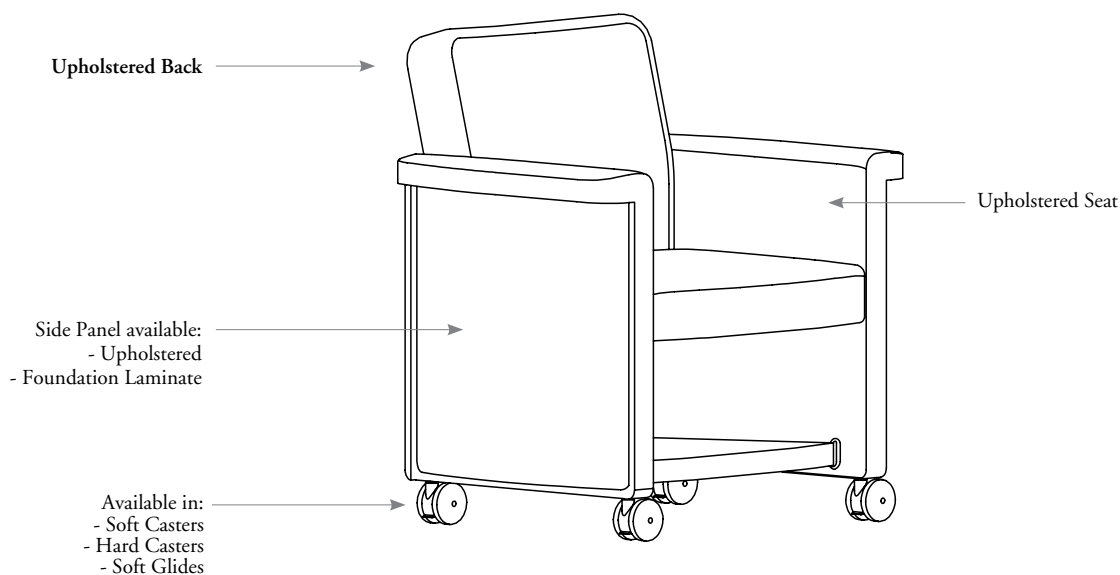

belize overview

Belize is a mobile collaborative, friendly and casual chair that provides storage and comfort. The Sicla Chair, 4-Leg features a classic base that is versatile for various room environments.

Belize Chairs are equipped with casters intended for use on carpeted surfaces. Use of these casters on hard surfaces could result in unexpected rolling and tipping.

Casters designed for use on hard surfaces are available. If in doubt, see your dealer for appropriate selection.

Belize – Lounge (NBEC)

statement of line

No Accessories
(NBEC)

With Cup Holder
(NBECR)

With Tablet
(NBECR)

With Tablet and Cup Holder
(NBECRR)

belize dimensions & material requirements

features

- Designed and tested for users up to 300 lbs

weight

Soft Seating	65 lbs
--------------	--------

side panel options

Upholstered

Foundation Laminate

Other Dimensions

- Round Cup Holder:
 - Inside Diameter - 4"
 - Outside Diameter - 4-1/2"
- Rectangular Tablet:
 - Width - 19-3/16"
 - Depth - 11"