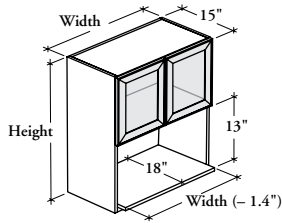

R H W M D G

Wall Cabinet with Microwave Section and Glass Doors

This cabinet offers space for storage as well as easy access for a microwave.

WHAT'S INCLUDED

1 case, 2 doors, mounting hardware and adjustable shelves as listed below:

	Heights	
	30"	36"
Adjustable Shelf	0	1

WHAT'S EXCLUDED

Wall Supports (RHAWS and RHABC).

NOTES

Wire cut-out must be drilled by the installer.

Internal width is determined by subtracting 1.4" from specified width.

PRODUCT OPTIONS

Depth	Width	Height	Case and Shelf Finish	Glass Finish	Frame Finish
15	24, 27, 30, 33, 36	30, 36	Source Laminate	CL Clear FT Frosted	Foundation Mica

SAMPLE ORDER CODE

RHWMDG 15	24	30	LE	CL	E
------------------	-----------	-----------	-----------	-----------	----------

DIMENSIONS INCHES / MM

D	W	H
15 / 381	24 / 610	30 / 762
15 / 381	24 / 610	36 / 914
15 / 381	27 / 686	30 / 762
15 / 381	27 / 686	36 / 914
15 / 381	30 / 762	30 / 762
15 / 381	30 / 762	36 / 914
15 / 381	33 / 838	30 / 762
15 / 381	33 / 838	36 / 914
15 / 381	36 / 914	30 / 762
15 / 381	36 / 914	36 / 914