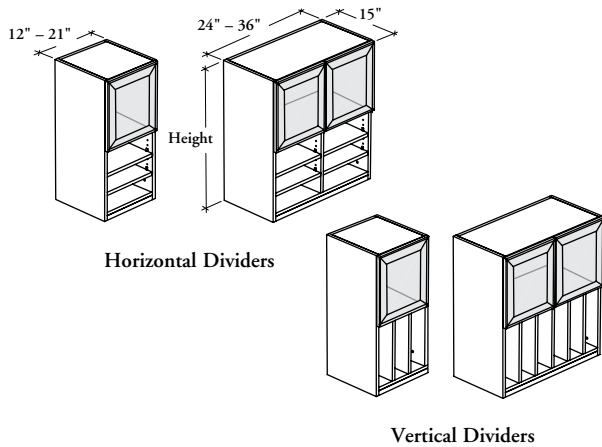

### Wall Cabinet with Pigeonhole Section and Glass Door(s)

This cabinet offers space for storage as well as easy access for mail or forms.

#### WHAT'S INCLUDED

1 case, door(s) (as specified), dividers (as specified), 1 adjustable shelf (36" high cabinet), mounting hardware and doors as listed below:

	Widths								
	12"	15"	18"	21"	24"	27"	30"	33"	36"
Door	1	1	1	1	2	2	2	2	2

#### DIMENSIONS INCHES / MM

D	W	H
15 / 381	12 / 305	30 / 762
15 / 381	12 / 305	36 / 914
15 / 381	15 / 381	30 / 762
15 / 381	15 / 381	36 / 914
15 / 381	18 / 457	30 / 762
15 / 381	18 / 457	36 / 914
15 / 381	21 / 533	30 / 762
15 / 381	21 / 533	36 / 914
15 / 381	24 / 610	30 / 762
15 / 381	24 / 610	36 / 914

#### DIMENSIONS INCHES / MM

D	W	H
15 / 381	27 / 686	30 / 762
15 / 381	27 / 686	36 / 914
15 / 381	30 / 762	30 / 762
15 / 381	30 / 762	36 / 914
15 / 381	33 / 838	30 / 762
15 / 381	33 / 838	36 / 914
15 / 381	36 / 914	30 / 762
15 / 381	36 / 914	36 / 914