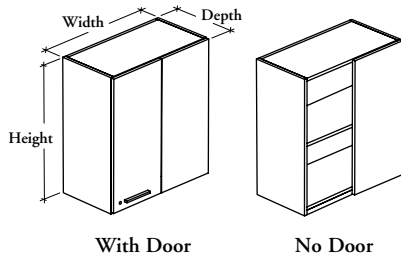

wall cabinets

R H W C

Corner Wall Cabinet

WHAT'S INCLUDED

1 case, 1 fixed panel, 1 door (if specified), pull (as specified), lock and keys (as specified), mounting hardware, and adjustable shelves as listed below:

Heights		
24"	30"	36"
Adjustable Shelf	1	1
		2

Adjustable Shelf

WHAT'S EXCLUDED

Wall Supports (RHAWs and RHABC).

NOTES

Door and Fixed Panel Edge Trim Finish does not apply to Flintwood door and fixed panel.

DIMENSIONS INCHES / MM

D	W	H
15 / 381	24 / 610	24 / 610
15 / 381	24 / 610	30 / 762
15 / 381	24 / 610	36 / 914
15 / 381	27 / 686	24 / 610
15 / 381	27 / 686	30 / 762
15 / 381	27 / 686	36 / 914
15 / 381	30 / 762	24 / 610
15 / 381	30 / 762	30 / 762
15 / 381	30 / 762	36 / 914
15 / 381	33 / 838	24 / 610
15 / 381	33 / 838	30 / 762
15 / 381	33 / 838	36 / 914
15 / 381	36 / 914	24 / 610
15 / 381	36 / 914	30 / 762
15 / 381	36 / 914	36 / 914