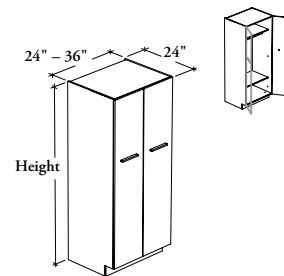

The Wardrobe Storage Cabinet is offered in a variety of heights to meet a variety of storage requirements.

**WHAT'S INCLUDED**

1 case, 2 doors, pulls (as specified), 1 coat rod, hardware, levelers and shelves as listed below:

	Heights		
	54"	72"	84"
Fixed Shelf	1	2	2

Fixed Shelf

**NOTES**

Door Edge Trim Finish does not apply to Flintwood doors.

Pull Finish does not apply to Stainless Pull (8).

**RHSWR**  
**Wardrobe Storage Cabinet**

**PRODUCT OPTIONS**

Depth	Width	Height	Door Finish	Door Edge Trim Finish	Case and Shelf Finish	Hinge Style	Pull Style	Pull Finish (If applicable)
24	24, 30, 36	54, 72, 84	Source Laminate Foundation Laminate Flintwood	Edge Trim Colors	Source Laminate	<b>S</b> Standard <b>F</b> Full Extension	<b>1</b> Standard Expansion <b>6</b> Arched <b>7</b> Elliptical <b>8</b> Stainless <b>9</b> Rectilinear	Foundation Accent Mica

**DIMENSIONS**  
**INCHES / MM**

D	W	H
24 / 610	24 / 610	54 / 1372
24 / 610	24 / 610	72 / 1829
24 / 610	24 / 610	84 / 2134
24 / 610	30 / 762	54 / 1372
24 / 610	30 / 762	72 / 1829
24 / 610	30 / 762	84 / 2134
24 / 610	36 / 914	54 / 1372
24 / 610	36 / 914	72 / 1829
24 / 610	36 / 914	84 / 2134