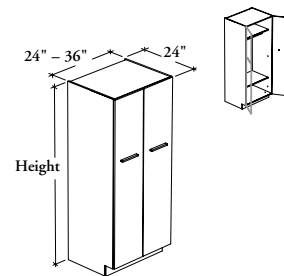

The Wardrobe Storage Cabinet is offered in a variety of heights to meet a variety of storage requirements.

WHAT'S INCLUDED

1 case, 2 doors, pulls (as specified), 1 coat rod, hardware, levelers and shelves as listed below:

	Heights		
	54"	72"	84"
Fixed Shelf	1	2	2

Fixed Shelf

NOTES

Door Edge Trim Finish does not apply to Flintwood doors.

Pull Finish does not apply to Stainless Pull (8).

R H S W R
Wardrobe Storage Cabinet

PRODUCT OPTIONS

Depth	Width	Height	Door Finish	Door Edge Trim Finish	Case and Shelf Finish	Hinge Style	Pull Style	Pull Finish (If applicable)
24	24, 30, 36	54, 72, 84	Source Laminate Foundation Laminate Flintwood	Edge Trim Colors	Source Laminate	S Standard F Full Extension	1 Standard Expansion 6 Arched 7 Elliptical 8 Stainless 9 Rectilinear	Foundation Accent Mica

SAMPLE ORDER CODE

RHSWR 24	30	84	XS	ST	XS	S	1	E
-----------------	-----------	-----------	-----------	-----------	-----------	----------	----------	----------

DIMENSIONS
INCHES / MM

D	W	H
24 / 610	24 / 610	54 / 1372
24 / 610	24 / 610	72 / 1829
24 / 610	24 / 610	84 / 2134
24 / 610	30 / 762	54 / 1372
24 / 610	30 / 762	72 / 1829
24 / 610	30 / 762	84 / 2134
24 / 610	36 / 914	54 / 1372
24 / 610	36 / 914	72 / 1829
24 / 610	36 / 914	84 / 2134