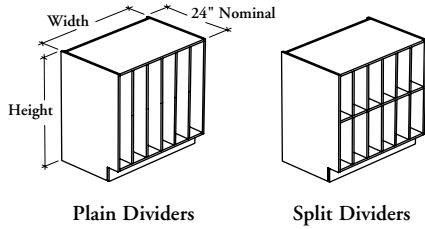

base cabinets

R H B P

Pigeonhole Base Cabinet

WHAT'S INCLUDED

1 case with fixed dividers (as specified), levelers, and hardware.

WHAT'S EXCLUDED

Countertop.

PRODUCT OPTIONS

Divider Style	Depth	Width	Height	Case Finish
P Plain (Full-Height) S Split (Half-Height)	24	12, 15, 18, 21, 24, 27, 30, 33, 36	33, 35	Source Laminate

SAMPLE ORDER CODE

RHBP S	24	36	35	XS
---------------	-----------	-----------	-----------	-----------

DIMENSIONS – INCHES FOR MM X BY 25.4

D	W	H
24	12	33 / 35
24	15	33 / 35
24	18	33 / 35
24	21	33 / 35
24	24	33 / 35
24	27	33 / 35
24	30	33 / 35
24	33	33 / 35
24	36	33 / 35

PRICING

PLAIN DIVIDERS (P)	SPLIT DIVIDERS (S)
937	977
1080	1132
1111	1172
1253	1334
1413	1488
1455	1528
1596	1699
1738	1846
1900	2002