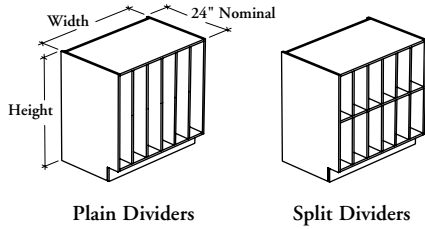

base cabinets

R H B P

Pigeonhole Base Cabinet

WHAT'S INCLUDED

1 case with fixed dividers (as specified), levelers, and hardware.

WHAT'S EXCLUDED

Countertop.

PRODUCT OPTIONS

Divider Style	Depth	Width	Height	Case Finish
P Plain (Full-Height) S Split (Half-Height)	24	12, 15, 18, 21, 24, 27, 30, 33, 36	33, 35	Source Laminate

SAMPLE ORDER CODE

RHBP S	24	36	35	XS
---------------	-----------	-----------	-----------	-----------

DIMENSIONS – INCHES FOR MM X BY 25.4

D	W	H
24	12	33 / 35
24	15	33 / 35
24	18	33 / 35
24	21	33 / 35
24	24	33 / 35
24	27	33 / 35
24	30	33 / 35
24	33	33 / 35
24	36	33 / 35

PRICING

PLAIN DIVIDERS (P)	SPLIT DIVIDERS (S)
808	842
931	976
958	1010
1080	1150
1218	1283
1254	1317
1376	1465
1498	1591
1638	1726