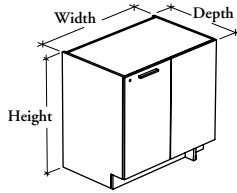

base cabinets

R H B C D

Corner Base Cabinet

WHAT'S INCLUDED

1 case, 1 door, 1 fixed panel, 1 adjustable shelf, pull (as specified), lock and keys (as specified), levelers, and hardware.

WHAT'S EXCLUDED

Countertop.

NOTES

Door and Fixed Panel Edge Trim Finish does not apply to Flintwood door and fixed panel.

Pull Finish does not apply to Stainless Pull (8).

24" or 29" deep Base Cabinets come with one 24" deep adjustable shelf only.

SAMPLE ORDER CODE

RHBCD 24	27	33	R	XS	ST	XS	1	E	R
--------------------	-----------	-----------	----------	-----------	-----------	-----------	----------	----------	----------

DIMENSIONS – INCHES FOR MM X BY 25.4